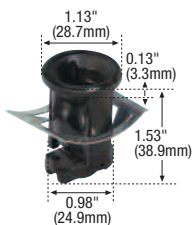

Sign and Scoreboard Lighting

Attachon Lampholders,
660W, 250V/AC
200W, 250V/AC
75W, 125V/AC
75W, 250V/AC

Medium Base Attachon

FEATURES

- Insulation displacement terminals for stranded wire.
- Lay in wire channels, 1/4 turn twist top speeds installation.
- One piece terminals and contacts, no rivets or eyelets to loosen due to heat.
- Sockets are molded of heat-resistant phenolic.
- #732 is weatherproof, suitable for outdoor use.
- Intermediate and candelabra bases offer snap-in or screw-in panel mounting options.
- Keyed spring washer prevents rotation of socket after installation.

731-2

Sign and Scoreboard Lampholders

Rating W V/AC	Product Type	Catalog No.			
660 250	Weatherproof Phenolic, Wire Range #14 to #12 AWG, Hook Mounting	☐ 732			
	Weatherproof Phenolic, Wire Range #14 to #12 AWG, No Hook Mounting	☐ 732-1			
	Weatherproof Phenolic, Wire Range #14 to #12 AWG, Snap-in Mounting	☐ 732-3			
	Phenolic, Wire Range #18 to #12 AWG, Snap-in Mounting	☐ 4734-2			
	Phenolic, Wire Range #14 to #12 AWG, Screws Mounting	☐ 734			

For panel cutout dimensional data, see section O-Technical Reference

Medium Base Attachon with Guard

Sign and Scoreboard Lampholder

Rating W V/AC	Product Type	Catalog No.		
200 250	Phenolic Socket (732), Yellow Guard, Wire Range #18 to #12 AWG, Hook Mounting	☐ 1466Y		

Intermediate Base Attachon

Sign and Scoreboard Lampholders

Rating W V/AC	Product Type	Catalog No.			
75 250	Phenolic, Wire Range #18 to #16 AWG, Hook Mounting	☐ 731			
	Phenolic, Wire Range #18 to #16 AWG, No Hook Mounting	☐ 731-1*			
	Phenolic, Wire Range #18 to #16 AWG, Spring Washer Mounting	☐ 731-2*			
	Phenolic, Wire Range #18 to #16 AWG, Snap-in Mounting	☐ 731-3			

For panel cutout dimensional data, see O-Technical Reference

* Not CSA certified

Candelabra Base Attachon

Sign and Scoreboard Lampholders