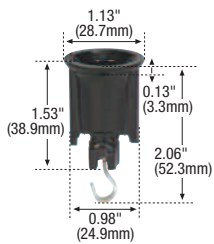

Sign and Scoreboard Lighting

Attachon Lampholders,
660W, 250V/AC
200W, 250V/AC
75W, 125V/AC
75W, 250V/AC

Medium Base Attachon

FEATURES

- Insulation displacement terminals for stranded wire.
- Lay in wire channels, 1/4 turn twist top speeds installation.
- One piece terminals and contacts, no rivets or eyelets to loosen due to heat.
- Sockets are molded of heat-resistant phenolic.
- #732 is weatherproof, suitable for outdoor use.
- Intermediate and candelabra bases offer snap-in or screw-in panel mounting options.
- Keyed spring washer prevents rotation of socket after installation.

731

Sign and Scoreboard Lampholders

Rating W V/AC	Product Type	Catalog No.			
660 250	Weatherproof Phenolic, Wire Range #14 to #12 AWG, Hook Mounting	☐ 732			
	Weatherproof Phenolic, Wire Range #14 to #12 AWG, No Hook Mounting	☐ 732-1			
	Weatherproof Phenolic, Wire Range #14 to #12 AWG, Snap-in Mounting	☐ 732-3			
	Phenolic, Wire Range #18 to #12 AWG, Snap-in Mounting	☐ 4734-2			
	Phenolic, Wire Range #14 to #12 AWG, Screws Mounting	☐ 734			

For panel cutout dimensional data, see section O-Technical Reference

Medium Base Attachon with Guard

Sign and Scoreboard Lampholder

Rating W V/AC	Product Type	Catalog No.		
200 250	Phenolic Socket (732), Yellow Guard, Wire Range #18 to #12 AWG, Hook Mounting	☐ 1466Y		

Intermediate Base Attachon

Sign and Scoreboard Lampholders

Rating W V/AC	Product Type	Catalog No.			
75 250	Phenolic, Wire Range #18 to #16 AWG, Hook Mounting	☐ 731			
	Phenolic, Wire Range #18 to #16 AWG, No Hook Mounting	☐ 731-1*			
	Phenolic, Wire Range #18 to #16 AWG, Spring Washer Mounting	☐ 731-2*			
	Phenolic, Wire Range #18 to #16 AWG, Snap-in Mounting	☐ 731-3			

For panel cutout dimensional data, see O-Technical Reference

* Not CSA certified

Candelabra Base Attachon

Sign and Scoreboard Lampholders