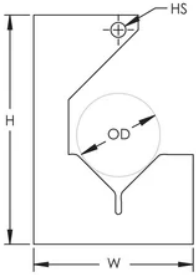

Material: Steel

Finish: Plain

Outer Diameter (OD): 1" Max

Hole Size (HS): 0.19"

Height (H): 2.88"

Width (W): 2"

DIAGRAMS

WARNING

Requires a self-tapping screw to install

PRODUCT ATTRIBUTES

Material: Steel

Finish: Plain

Outer Diameter (OD): 1" Max

Hole Size (HS): 0.19"

Height (H): 2.88"

Width (W): 2"