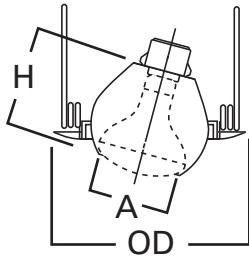

For use in Halo listed housings.

Select trims are classified for use in others housings. See www.eaton.com/lighting/legal.

E26 6" Trim Series

DESCRIPTION

Eyeball 30° tilt, self-flanged in the 6" trim family for use in recessed downlighting. Compatible for use in Halo and other housings.

Catalog #		Type
Project		
Comments		Date
Prepared by		

SPECIFICATION FEATURES

- 30° tilt, 360° rotation
- Torsion spring retention
- Wide choice of finishes for any decor
- Socket supporting eyeball
- 78PAT makes installation Air-Tite regardless of housing used