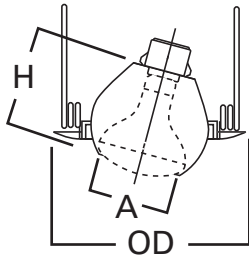

E26 6" Trim Series

DESCRIPTION

Eyeball 30° tilt, self-flanged in the 6" trim family for use in recessed downlighting. Compatible for use in Halo and other housings.

Catalog #		Type
Project		
Comments		Date
Prepared by		

SPECIFICATION FEATURES

- 30° tilt, 360° rotation
- Torsion spring retention
- Wide choice of finishes for any decor
- Socket supporting eyeball
- 78PAT makes installation Air-Tite regardless of housing used