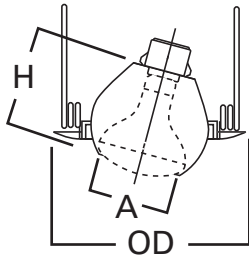

E26 6" Trim Series

DESCRIPTION

Eyeball 30° tilt, self-flanged in the 6" trim family for use in recessed downlighting. Compatible for use in Halo and other housings.

Catalog #		Type
Project		
Comments		Date
Prepared by		

SPECIFICATION FEATURES

- 30° tilt, 360° rotation
- Torsion spring retention
- Wide choice of finishes for any decor
- Socket supporting eyeball
- 78PAT makes installation Air-Tite regardless of housing used

Dimensions:

A: 4" [100mm]
 H: 4-1/8" [105mm]
 OD: 8" [203mm]

Housings		Max Lamp Compatibility
H7ICT	H7RICT	75W PAR30S, 75W PAR30L, 65W BR30, 75W R30
H7ICAT	H7RICAT	
E7ICAT	E7RICAT	75W PAR30S, 75W PAR30L, 65W BR30
H7UICAT		75W PAR30S, 75W PAR30L, 85W BR30, 100W R30
H7ICTNB	H7ICATNB	75W PAR30L, 65W BR30, 75W R30
E7ICATNB		75W PAR30S, 75W PAR30L, 65W BR30
H27ICAT	H27RICAT	75W PAR30L, 65W BR30, 75W R30
E27ICAT	E27RICAT	75W PAR30L, 65W BR30
H7T	H7RT	75W PAR30S, 75W PAR30L, 65W BR30, 75W R30
H7TCP		75W PAR30S, 75W R30, 65W BR30
E7TAT		75W PAR30S, 75W PAR30L, 65W BR30
E7RTAT		50W PAR30S, 75W PAR30L, 65W BR30
H7TNB		75W PAR30S, 75W PAR30L, 65W BR30, 75W R30
E7TATNB		75W PAR30S, 75W PAR30L, 65W BR30
H645IC		65W BR30, 75W R30, 75W PAR30L
H27T		75W PAR30S, 75W PAR30L, 65W BR30, 75W R30
H27RT		75W R30
E27TAT	E27RTAT	75W PAR30S, 75W PAR30L, 65W BR30

ORDERING INFORMATION

SAMPLE NUMBER: 78P

Trim	Finish
78P= 6" White Eyeball, White Trim	WH=White Trim
78PAT= 6" White Eyeball, White Trim	WH=White Trim
78SN= 6" Satin Nickel Eyeball, Satin Nickel Trim	SN=Satin Nickel
78TBZ= 6" Tuscan Bronze Eyeball, Tuscan Bronze Trim	TBZ=Tuscan Bronze