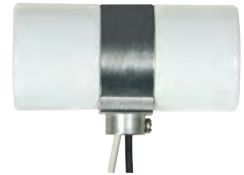

**80-1330**  
Glazed  
660W-250V

### Twin Porcelain Socket w/Flange Bushing Cap

Cat No.	Leads	Cap	Screw Shell	Master
80-1314	9" AWM B/W 150°	1/8 IPS	CSSNP	100/10

**80-1314**  
Glazed  
660W-250V

### Twin Porcelain Socket w/Top Bracket Pre-Wired

Cat No.	Leads	Cap	Screw Shell	Master
80-2492	9" AWM B/W 150°	1/8 IPS	CSSNP	100/10

**80-2492**  
Glazed  
660W-250V

### Twin 2 Circuit-3 Wire Porcelain Socket w/Single 1/8 IP Bushing

Cat No.	Leads	Cap	Screw Shell	Master
80-1081	24" AWM 150°	1/8 IPS	CSSNP	100/10

**80-1081**  
Glazed  
660W-250V