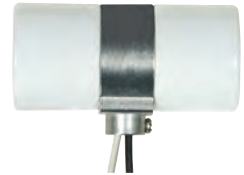

### Twin Porcelain Socket w/Flange Bushing Cap

Cat No.	Leads	Cap	Screw Shell	Master
80-1314	9" AWM B/W 150°	1/8 IPS	CSSNP	100/10

**80-1314**  
Glazed  
660W-250V

### Twin Porcelain Socket w/Top Bracket Pre-Wired

Cat No.	Leads	Cap	Screw Shell	Master
80-2492	9" AWM B/W 150°	1/8 IPS	CSSNP	100/10

**80-2492**  
Glazed  
660W-250V