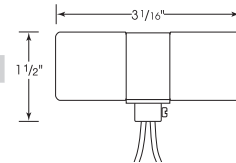

Twin Porcelain Socket w/Top Bracket Pre-Wired

Cat No.	Leads	Cap	Screw Shell	Master
80-2492	9" AWM B/W 150°	1/8 IPS	CSSNP	100/10

80-2492
Glazed
660W-250V