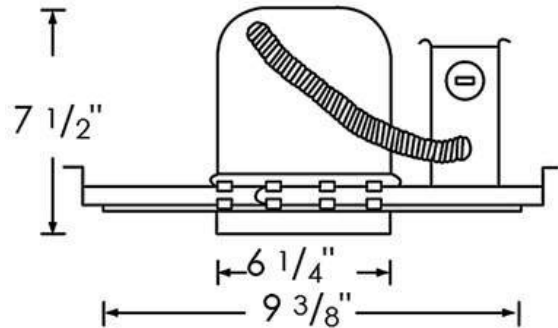

Additional Information

1. Socket is adjustable for proper positioning of different lamps types.
2. Adjusts to fit up to 1-1/4" ceiling thickness.
3. 7-1/2" height allows use in 2" x 8" joist construction.

RP

LIGHTING • FANS

| |
|--------------|
| Type: |
| Project: |
| Comments: |
| Prepared By: |

| | |
|---|--|
| Part # | 8102HAQ-K |
| Category #: | 8102 |
| Family: | Recessed |
| Product Category: | Recessed Down Light |
| Description: | 6" Airtight Incandescent Recessed Down Light w/ socket bracket |
| Design Features | |
| Connectors | 3 part quick connectors pre installed in all J Boxes |
| Construction | New construction |
| Thermal Protection | Protected against misuse of insulation and improper wiring |
| IC Rating | IC rated for direct contact with non cellulose type insulation |
| J Box | UL Listed for feed through wiring (4 in-4 out) and seven 1/2" knockouts |
| Bar hangers | Pre installed allowing for position at any point w/in a 24" joist span. Can be turned 90° on plaster frame, & to fit T-bar spine w/out additional clamps for use in drop ceilings. |
| Nails | Pre installed captive nails on bar hangers |
| Wattage | Up to 90W |
| Voltage | 120V-60Hz |
| Warranty | 1 year limited warranty |
| Lamp | A19, PAR30/38, BR30/38, LED retro |
| Listing | |
| ETL/UL | UL certified for damp location |
| Meets Washington's State energy code for restricted airflow | |