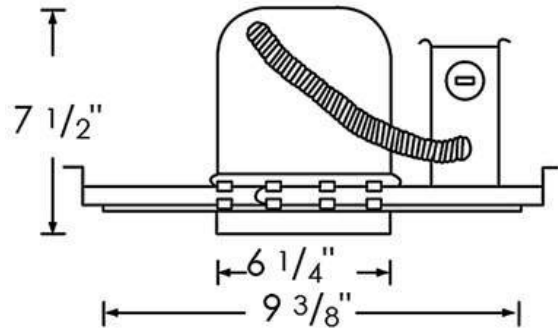

Additional Information

1. Socket is adjustable for proper positioning of different lamps types.
2. Adjusts to fit up to 1-1/4" ceiling thickness.
3. 7-1/2" height allows use in 2" x 8" joist construction.

RP

LIGHTING • FANS

Type:
Project:
Comments:
Prepared By:

Part #	8102HAQ-K
Category #:	8102
Family:	Recessed
Product Category:	Recessed Down Light
Description:	6" Airtight Incandescent Recessed Down Light w/ socket bracket
Design Features	
Connectors	3 part quick connectors pre installed in all J Boxes
Construction	New construction
Thermal Protection	Protected against misuse of insulation and improper wiring
IC Rating	IC rated for direct contact with non cellulose type insulation
J Box	UL Listed for feed through wiring (4 in-4 out) and seven 1/2" knockouts
Bar hangers	Pre installed allowing for position at any point w/in a 24" joist span. Can be turned 90° on plaster frame, & to fit T-bar spine w/out additional clamps for use in drop ceilings.
Nails	Pre installed captive nails on bar hangers
Wattage	Up to 90W
Voltage	120V-60Hz
Warranty	1 year limited warranty
Lamp	A19, PAR30/38, BR30/38, LED retro
Listing	
ETL/UL	UL certified for damp location
Meets Washington's State energy code for restricted airflow	