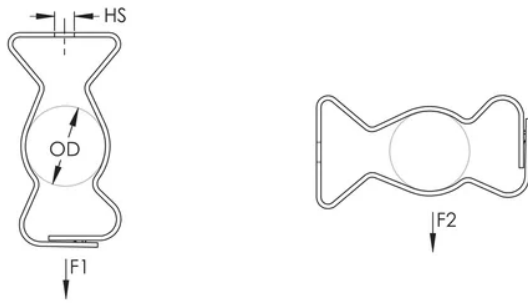

## SNAP CLOSE CONDUIT/PIPE CLAMP, SPRING STEEL, 1/2", 3/4" EMT, 1/2", 3/4" RIGID/PIPE, 9/32" HOLE, PLAIN

Low profile locking tabs and smooth gripping dimples remove the possibility of scrapes

812M and 16M feature double tabs to center conduit, increase range and holding power and prevent conduit from sliding

### PRODUCT ATTRIBUTES

Material: Spring Steel

Finish: nVent CADDY Armour

EMT Conduit Size: 1/2";3/4"

Rigid Conduit/Pipe Size: 1/2";3/4"

Outer Diameter (OD): 0.71 – 1.18"

Hole Size (HS): 9/32"

Hole Type: Plain

## DIAGRAMS