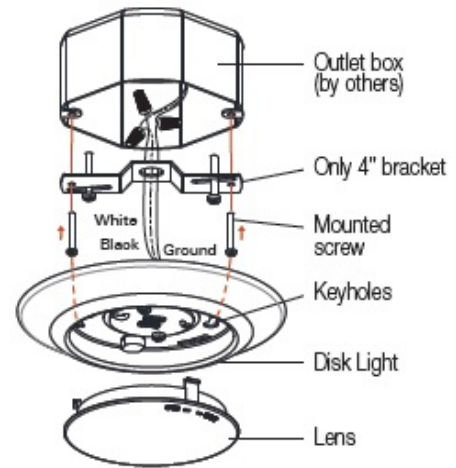

8556

120V or 277V

| | | |
|--------------|--|------|
| Catalog #: | | Type |
| Project: | | Date |
| Prepared by: | | |

6" LED Disc Light

Also available:

As a retrofit with torsion springs and an E26 base adapter

DESCRIPTION

The 8556 is a 6" LED Disc Light that makes upgrading to an energy efficient LED down light solution easier than ever. Flexible for use in both retrofit and new construction applications, and suitable for use in wet locations, this is a ideal choice for most any residential or light-commercial application.

Installation

- Mounting bracket fits most 3/O (3") or 4/O (4") j-box applications
- Dimensions: 7-3/8" Ø x 1-1/4" Height

Lens

- Frosted polycarbonate lens protects LEDs and provides a uniform distribution of light