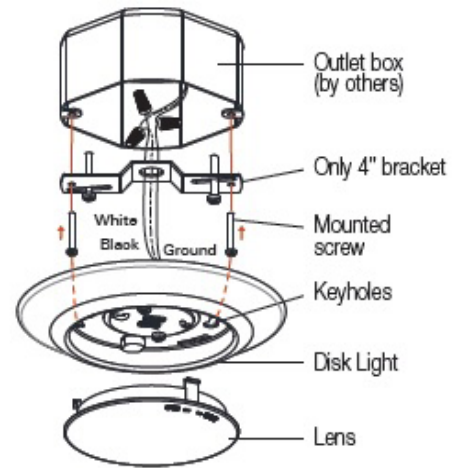

DESCRIPTION

The 8556 is a 6" LED Disc Light that makes upgrading to an energy efficient LED down light solution easier than ever. Flexible for use in both retrofit and new construction applications, and suitable for use in wet locations, this is a ideal choice for most any residential or light-commercial application.

DESIGN FEATURES

Construction

- Spun aluminum housing provides ample heatsinking
- Frosted polycarbonate lens

Electrical

- 120V or 277V
- Triac dimmable down to 10%
- Suitable for use in wet locations
- 50,000 hour projected life
- 8556-90: 90 CRI | 15W | 1000Lm
- 8556-80: 80 CRI | 15W | 850Lm
- Max fixture load is 30 fixtures per 600W dimmer
- Retrofit version includes torsion springs for mounting in most 5/6" housings and an E26 base adapter
- Available in 3000 or 4000K

Installation

- Mounting bracket fits most 3/O (3") or 4/O (4") j-box applications
- Dimensions: 7-3/8" Ø x 1-1/4" Height

Lens

- Frosted polycarbonate lens protects LEDs and provides a uniform distribution of light

Finish

- Available in Black, Brushed Nickel, or White

Certifications

- cCSAus
- Energy Star*
- NEC 410.16(C) Compliant*
- 5 year limited warranty