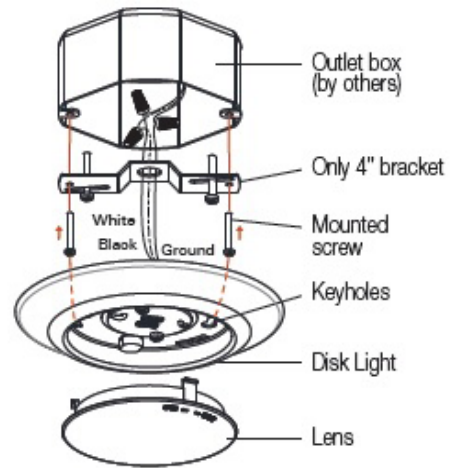

8556

120V or 277V

| | | |
|--------------|--|------|
| Catalog #: | | Type |
| Project: | | Date |
| Prepared by: | | |

6" LED Disc Light

Also available:
As a retrofit with torsion springs and an E26 base adapter

DESCRIPTION

The 8556 is a 6" LED Disc Light that makes upgrading to an energy efficient LED down light solution easier than ever. Flexible for use in both retrofit and new construction applications, and suitable for use in wet locations, this is a ideal choice for most any residential or light-commercial application.

Installation

- Mounting bracket fits most 3/O (3") or 4/O (4") j-box applications
- Dimensions: 7-3/8" Ø x 1-1/4" Height

Lens

- Frosted polycarbonate lens protects LEDs and provides a uniform distribution of light