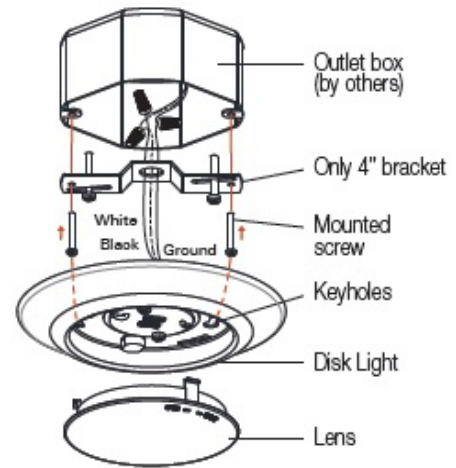

8556

120V or 277V

Catalog #:		Type
Project:		Date
Prepared by:		

6" LED Disc Light

Also available:

As a retrofit with torsion springs and an E26 base adapter

6" LED Disc Light

DESCRIPTION

The 8556 is a 6" LED Disc Light that makes upgrading to an energy efficient LED down light solution easier than ever. Flexible for use in both retrofit and new construction applications, and suitable for use in wet locations, this is a ideal choice for most any residential or light-commercial application.

Installation

- Mounting bracket fits most 3/O (3") or 4/O (4") j-box applications
- Dimensions: 7-3/8" Ø x 1-1/4" Height

Lens

- Frosted polycarbonate lens protects LEDs and provides a uniform distribution of light