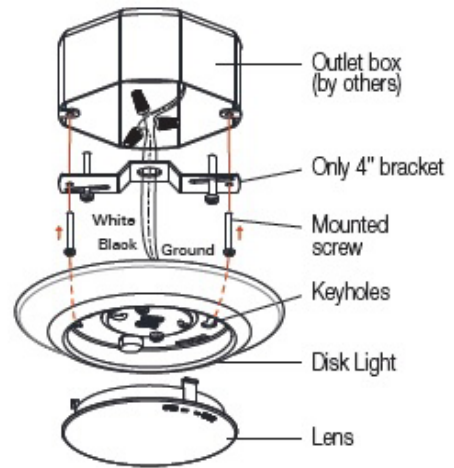

Installation

- Mounting bracket fits most 3/O (3") or 4/O (4") j-box applications
- Dimensions: 7-3/8" Ø x 1-1/4" Height

Lens

- Frosted polycarbonate lens protects LEDs and provides a uniform distribution of light

6" LED Disc Light

8556

120V or 277V

| | | |
|--------------|--|------|
| Catalog #: | | Type |
| Project: | | Date |
| Prepared by: | | |

6" LED Disc Light

Also available:
As a retrofit with torsion springs and an E26 base adapter

DESCRIPTION

The 8556 is a 6" LED Disc Light that makes upgrading to an energy efficient LED down light solution easier than ever. Flexible for use in both retrofit and new construction applications, and suitable for use in wet locations, this is a ideal choice for most any residential or light-commercial application.