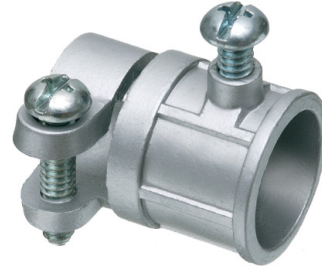

# Arlington

**Part : 862**

Description: Combination Coupling (EMT Set-Screw to Flex)

Listing: ULCSA

Country of Origin: USA

Weight: 0.122 lbs/each

Height: 1.975"

Width: 1.553"

Cable Range: 1.100 - 1.100

EMT Size: 3/4"

Flex Cable Size: 3/4"

Trade Size: 3/4"

**Packaging**

Unit: 25 pcs

Standard: 100 pcs

## **Part : 862**

Description: Combination Coupling (EMT Set-Screw to Flex)

Listing: ULCSA

Country of Origin: USA

Weight: 0.122 lbs/each

Height: 1.975"

Width: 1.553"

Cable Range: 1.100 - 1.100