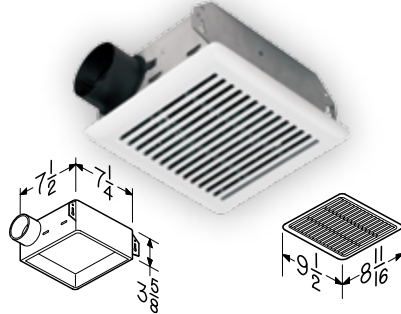

- Round design eliminates squaring with bathroom walls
- Fits 2" x 6" ceiling construction
- 8663RP features bright 100W incandescent lighting with 7W night light for security and safety (bulbs not included)
- 8664RP features bright 100W incandescent lighting (bulb not included)
- 24" adjustable hanger bars

Model	CFM	Sones	Lighting	Finish
668RP	70	4.0	100W	White
8663RP	100	3.5	100/7W	White
8664RP	100	3.5	100W	White

Models 769RL, 763RLN, and 769RFT

- White polymeric grille
- Fits in 2" x 6" ceiling construction
- 769RFT uses 13W fluorescent bulb (not included)
- All models available in Project Packs

Model 671R & 672R

Model 695 & 696N

- 50 to 110 CFM centrifugal blower wheel
- Double-strength steel mounting flanges with keyhole slots for fast installation
- Metal grille kits for 695 & 696N S97011308
- UL Listed for use over tub or shower when installed in a GFCI protected branch circuit
- *All models available in Project Packs

Available in single packs or project packs.

Model 8814R

- 80 to 110 CFM
- Centrifugal blower wheel and 4-pole motor deliver high exhaust capacity at low sound levels
- Mounting flanges with keyhole slots for fast installation
- White polymeric grille with torsion spring mounting