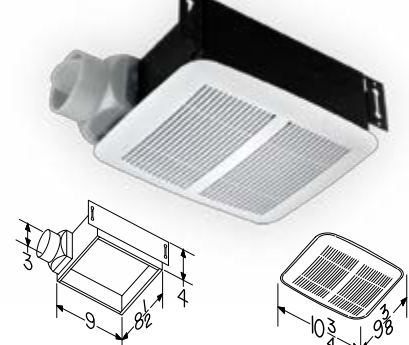

- Round design eliminates squaring with bathroom walls
- Fits 2" x 6" ceiling construction
- 8663RP features bright 100W incandescent lighting with 7W night light for security and safety (bulbs not included)
- 8664RP features bright 100W incandescent lighting (bulb not included)
- 24" adjustable hanger bars

Model 671R & 672R

Model 695 & 696N

- 50 to 110 CFM centrifugal blower wheel
- Double-strength steel mounting flanges with keyhole slots for fast installation
- Metal grille kits for 695 & 696N S97011308
- UL Listed for use over tub or shower when installed in a GFCI protected branch circuit
- *All models available in Project Packs

Available in single packs or project packs.

Model 8814R

- 80 to 110 CFM
- Centrifugal blower wheel and 4-pole motor deliver high exhaust capacity at low sound levels
- Mounting flanges with keyhole slots for fast installation
- White polymeric grille with torsion spring mounting

Model 8832WH

- White polymeric grille with torsion spring mounting
- Fits 2"x4" construction

Model 8832SA

- Silver anodized aluminum grille
- Fits 2"x4" construction

Model	CFM	Sones	Notes
8814R	110	4.0	
8832WH	80	2.5	Not UL tub & shower
8832SA	80	2.5	Not UL tub & shower