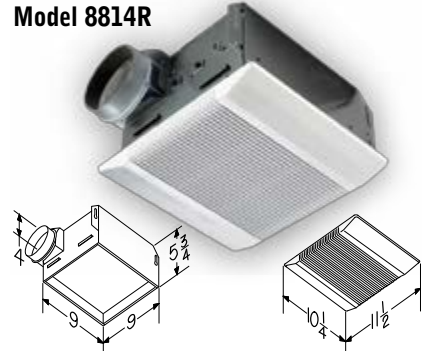

- Round design eliminates squaring with bathroom walls
- Fits 2" x 6" ceiling construction
- 8663RP features bright 100W incandescent lighting with 7W night light for security and safety (bulbs not included)
- 8664RP features bright 100W incandescent lighting (bulb not included)
- 24" adjustable hanger bars

Model	CFM	Sones	Lighting	Finish
668RP	70	4.0	100W	White
8663RP	100	3.5	100/7W	White
8664RP	100	3.5	100W	White

Models 769RL, 763RLN, and 769RFT

- White polymeric grille
- Fits in 2" x 6" ceiling construction
- 769RFT uses 13W fluorescent bulb (not included)
- All models available in Project Packs

Model 671R & 672R

Model 695 & 696N

- 50 to 110 CFM centrifugal blower wheel
- Double-strength steel mounting flanges with keyhole slots for fast installation
- Metal grille kits for 695 & 696N S97011308
- UL Listed for use over tub or shower when installed in a GFCI protected branch circuit
- *All models available in Project Packs

Available in single packs or project packs.

Model 8814R

- 80 to 110 CFM
- Centrifugal blower wheel and 4-pole motor deliver high exhaust capacity at low sound levels
- Mounting flanges with keyhole slots for fast installation
- White polymeric grille with torsion spring mounting