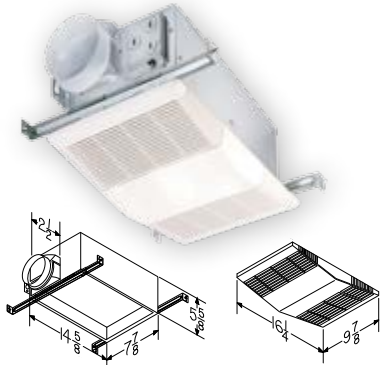

Model 668RP

- White polymeric grille
- Rectangular fan light
- Fits in 2" x 6" ceiling construction
- 24" adjustable hanger bars
- Mounting brackets that adjust for ceiling thickness up to 3/4"

Models 8663RP & 8664RP

- Round design eliminates squaring with bathroom walls
- Fits 2" x 6" ceiling construction
- 8663RP features bright 100W incandescent lighting with 7W night light for security and safety (bulbs not included)
- 8664RP features bright 100W incandescent lighting (bulb not included)
- 24" adjustable hanger bars

Model	CFM	Sones	Lighting	Finish
668RP	70	4.0	100W	White
8663RP	100	3.5	100/7W	White
8664RP	100	3.5	100W	White

Models 769RL, 763RLN, and 769RFT

- White polymeric grille
- Fits in 2" x 6" ceiling construction
- 769RFT uses 13W fluorescent bulb (not included)
- All models available in Project Packs

Available in single packs or project packs.

Model 8814R

- 80 to 110 CFM
- Centrifugal blower wheel and 4-pole motor deliver high exhaust capacity at low sound levels
- Mounting flanges with keyhole slots for fast installation
- White polymeric grille with torsion spring mounting