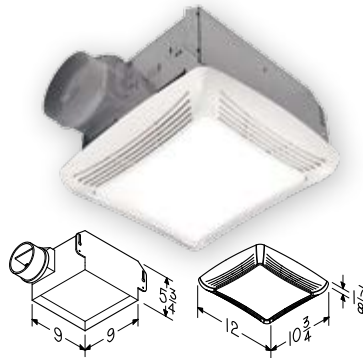

Model 668RP

- White polymeric grille
- Rectangular fan light
- Fits in 2" x 6" ceiling construction
- 24" adjustable hanger bars
- Mounting brackets that adjust for ceiling thickness up to 3/4"

Models 8663RP & 8664RP

- Round design eliminates squaring with bathroom walls
- Fits 2" x 6" ceiling construction
- 8663RP features bright 100W incandescent lighting with 7W night light for security and safety (bulbs not included)
- 8664RP features bright 100W incandescent lighting (bulb not included)
- 24" adjustable hanger bars

Model	CFM	Sones	Lighting	Finish
668RP	70	4.0	100W	White
8663RP	100	3.5	100/7W	White
8664RP	100	3.5	100W	White

Models 769RL, 763RLN, and 769RFT

- White polymeric grille
- Fits in 2" x 6" ceiling construction
- 769RFT uses 13W fluorescent bulb (not included)
- All models available in Project Packs