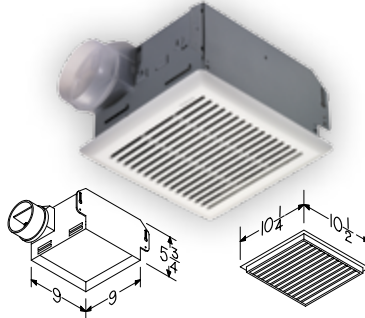

Model 671R & 672R