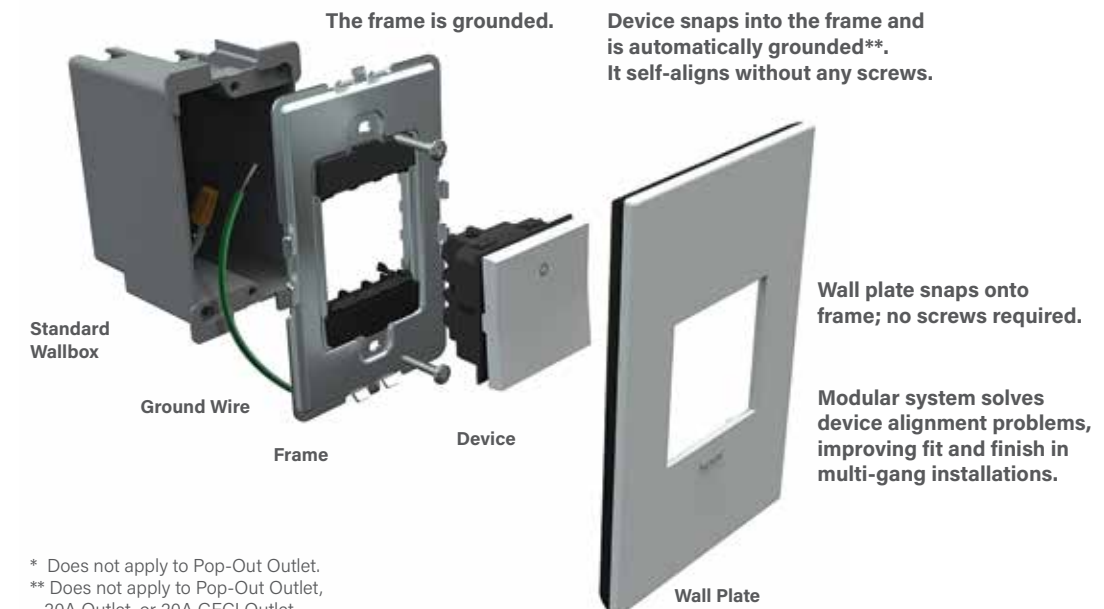

The adorne Modular System

Complete versatility and unmatched flexibility

adorne fits in all existing NEMA-approved wallboxes.*