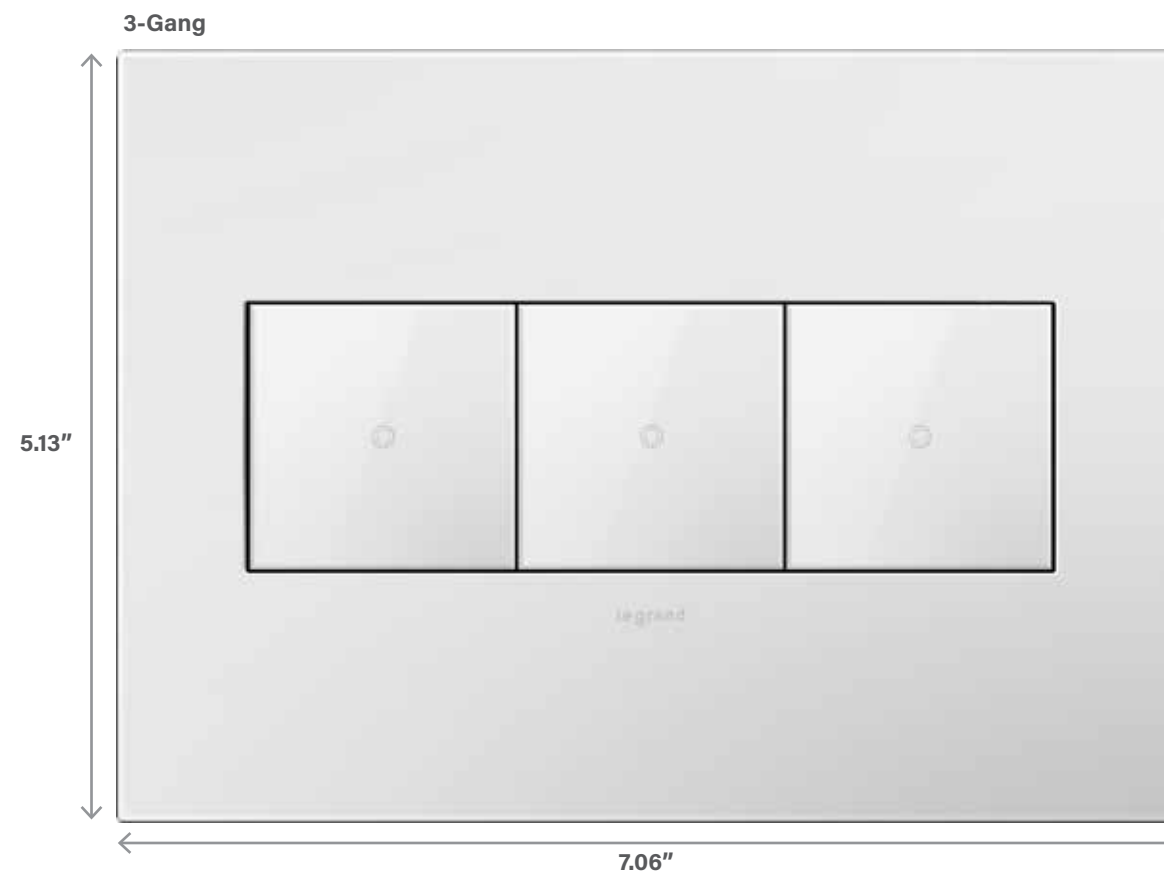

## The adorne Modular System

Complete versatility and unmatched flexibility

adorne fits in all existing NEMA-approved wallboxes.\*

Devices simply snap into the frame from the front. During installation, screw the frame to the box, then pull the wires through the frame and wire the device. Then, simply snap the device into the frame.