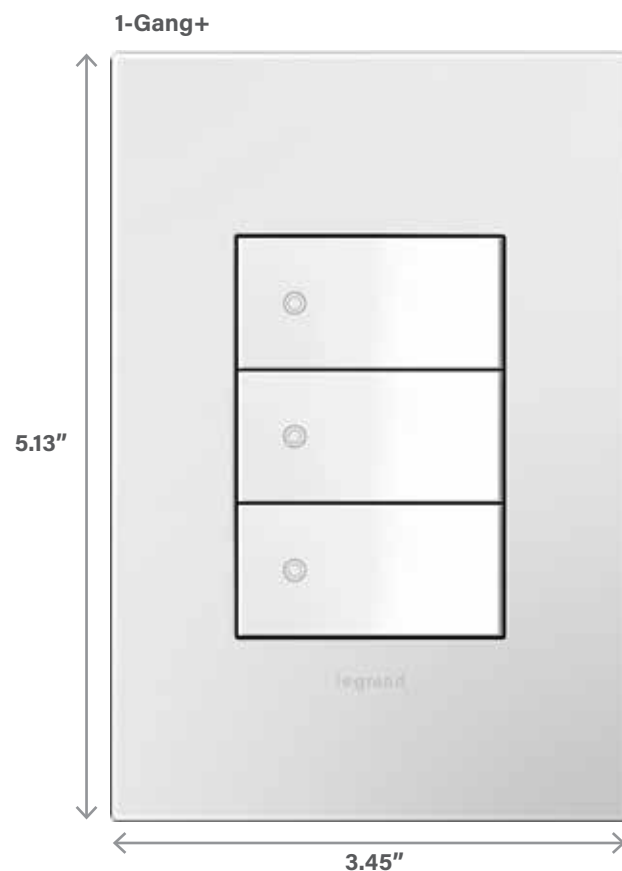

## The adorne Modular System

Complete versatility and unmatched flexibility

adorne fits in all existing NEMA-approved wallboxes.\*

Devices simply snap into the frame from the front. During installation, screw the frame to the box, then pull the wires through the frame and wire the device. Then, simply snap the device into the frame.