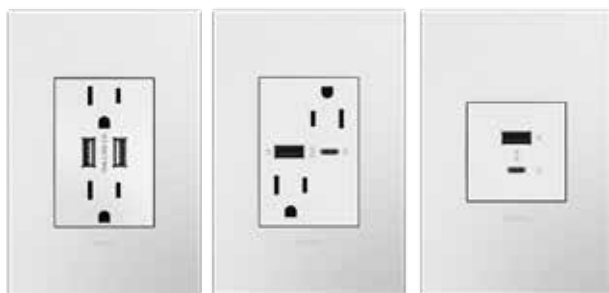

USB Charging Solutions

DUAL USB OUTLET, PLUS-SIZE | ARTRUSB153W4
Charge two devices simultaneously, without sacrificing a plug or needing a bulky adapter.

TAMPER-RESISTANT ULTRA-FAST USB TYPE-A/C OUTLET, PLUS-SIZE | ARTRUSB156ACW4
Charge your phone or tablets faster with an industry-leading 6 amps of power, without sacrificing a plug or needing a bulky adapter.

ULTRA-FAST USB TYPE-A/C OUTLET MODULE | ARUSB2AC6W4
Get faster USB charging with this module featuring both USB Type-A and Type-C ports.