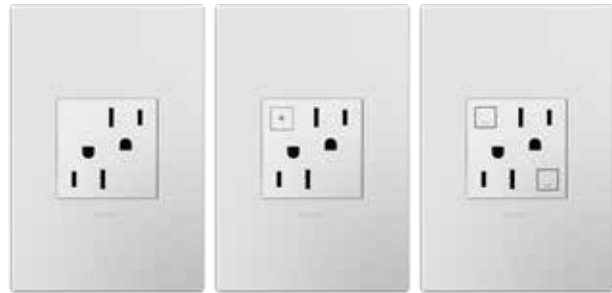

Outlets & Night Lights

TAMPER-RESISTANT OUTLET | ARTR152W4
Upgrade from a standard outlet with discreet tamper-resistance.

ENERGY-SAVING ON/OFF OUTLET | ARPS152W4
Add style, while reducing energy waste. Outlet can be shut off when not in use to avoid pulling power in standby mode.

TAMPER-RESISTANT SELF-TEST GFCI OUTLET | AGFTR2152W4
Get superior safety and superior style. Protects against electrical shock caused by ground-faults.