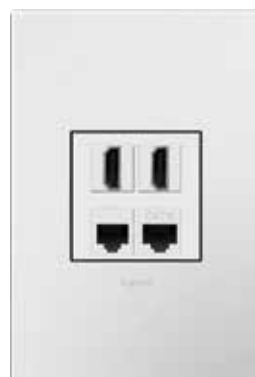

Blank Module

NAME	PART NUMBER	DESCRIPTION	COLOR/FINISH
Half-Size Blank	AABK1W4 AABK1M4 AABK1G4	Use this blank insert to give your project a complete, finished look. Pair it with other half-size devices, like the Night Light, Paddle Switch or USB, in a 1-gang wall plate.	White Magnesium Graphite

Keystone Frames

For a consistent look throughout the project, select an adorne keystone frame to enable audio, video and data connectivity in an adorne wall plate. Simply pair a 1-port, 2-port or 4-port frame with any keystone inserts shown on the next page and then mount in an adorne wall plate for a complete installation.

NAME	PART NUMBER	COLOR/FINISH
1-Port Frame	AC1PFW1 AC1PFM1 AC1PFG1	White Magnesium Graphite
2-Port Frame	AC2PFW1 AC2PFM1 AC2PFG1	White Magnesium Graphite
4-Port Frame	AC4PFW1 AC4PFM1	White Magnesium
In-Wall Cable Access Port	ACBRSTPW1 ACBRSTPM1	White Magnesium

1-Port Frame