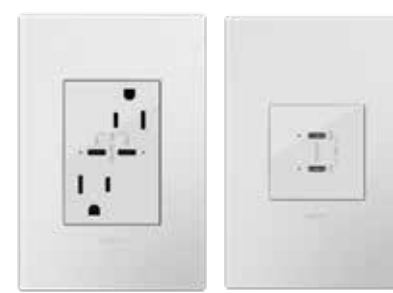

TAMPER-RESISTANT ULTRA-FAST PLUS POWER DELIVERY USB TYPE-C/C OUTLET, PLUS-SIZE | ARTRUSB15PD30W4
Maximize charging (up to 2x faster) with ultra-fast speed and advanced Power Delivery.

ULTRA-FAST PLUS POWER DELIVERY USB TYPE-C/C OUTLET MODULE | ARUSB30PDW4
Get future-proof charging that is up to 2X as fast, with this Power Delivery-enabled module featuring two USB Type-C ports.