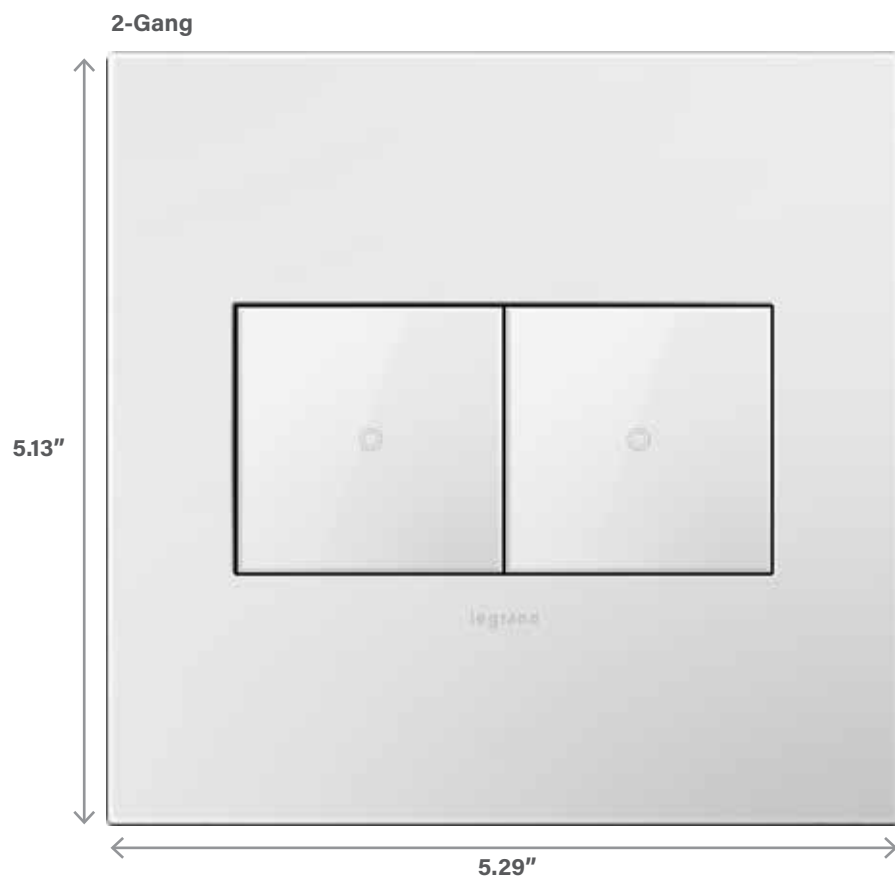

Wall Plates

Available in six gang sizes, adorne wall plates provide the perfect complement to adorne switches, dimmers, outlets and accessories. The collection includes a variety of finishes, from cast metals like Satin Nickel and Oil-Rubbed Bronze to real materials such as linen and wood. In addition, the collection includes a full offering of plastic plates in contemporary and classic colors, as well as three innovative Soft Touch finishes. Each wall plate is packaged with a mounting frame to enable easy installation when paired with a device. All plates are screwless and simply snap onto the included metal frame. See page 40 for more information on the adorne frame system.

All adorne wall plates are UL and ETL-approved. 5- and 6-Gang wall plates are not available in all colors.