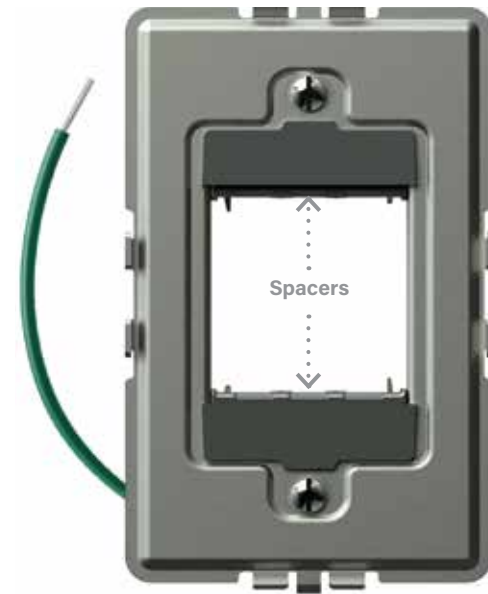

The adorne Frame System

The frame is the foundation upon which the adorne modular system is built. It is manufactured with high-strength galvanized metal and includes a ground wire.

Frames include plastic spacers. The spacers remain in place for devices with full size back bodies. They must be removed for devices with plus size back bodies, such as dimmers and GFCI outlets.

The frame completes the enclosure, providing a safe installation during the construction phase and allowing the wall plate to be installed at the end of the project.

Each frame includes a leaded ground that supports the full adorne system. Most switches, outlets and wall plates (including cast metals) are automatically grounded to the frame, saving time and ensuring a safe and reliable ground path.

1-Gang, Full Size with Spacers

1-Gang, Plus Size without Spacers

2-Gang with Spacers

3-Gang with Spacers