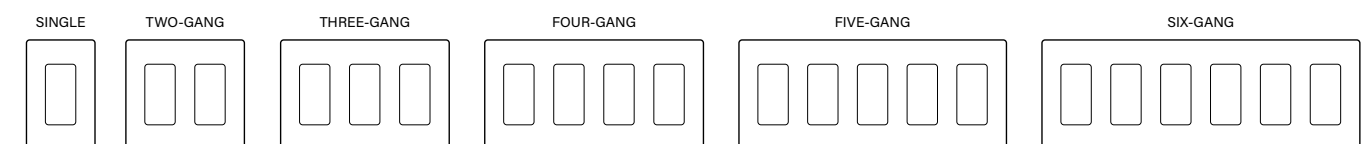

Screwless Wall Plates

How to build a better wall plate? Try clean lines and a satin finish, all without a screw in sight.

NAME	GANGS	PART NUMBER	NAME	GANGS	PART NUMBER
Black 	1-Gang	RWP26BK	Ivory 	1-Gang	RWP26I
	2-Gang	RWP262BK		2-Gang	RWP262I
	3-Gang	RWP263BK		3-Gang	RWP263I
	4-Gang	RWP264BK		4-Gang	RWP264I
	5-Gang	RWP265BK		5-Gang	RWP265I
	6-Gang	RWP266BK		6-Gang	RWP266I
Brown 	1-Gang	RWP26B	Light Almond 	1-Gang	RWP26LA
	2-Gang	RWP262		2-Gang	RWP262LA
	3-Gang	RWP263		3-Gang	RWP263LA
	4-Gang	RWP264		4-Gang	RWP264LA
	5-Gang	RWP265		5-Gang	RWP265LA
	6-Gang	RWP266		6-Gang	RWP266LA
Gray 	1-Gang	RWP26GRY	White 	1-Gang	RWP26W
	2-Gang	RWP262GRY		2-Gang	RWP262W
	3-Gang	RWP263GRY		3-Gang	RWP263W
	4-Gang	RWP264GRY		4-Gang	RWP264W
	5-Gang	RWP265GRY		5-Gang	RWP265W
	6-Gang	RWP266GRY		6-Gang	RWP266W

Metallic Screwless Wall Plates

NAME	GANGS	PART NUMBER	NAME	GANGS	PART NUMBER
Dark Bronze 	1-Gang	RWP26DBCC6	Nickel 	1-Gang	RWP26NICC6
	2-Gang	RWP262DBCC6		2-Gang	RWP262NICC6
	3-Gang	RWP263DBCC6		3-Gang	RWP263NICC6
	4-Gang	RWP264DB		4-Gang	RWP264NI
	5-Gang	RWP265DB		5-Gang	RWP265NI
	6-Gang	RWP266DB		6-Gang	RWP266NI
Graphite 	1-Gang	RWP26GCC6			
	2-Gang	RWP262GCC6			
	3-Gang	RWP263GCC6			
	4-Gang	RWP264CC6			
	5-Gang	RWP265G			
	6-Gang	RWP266G