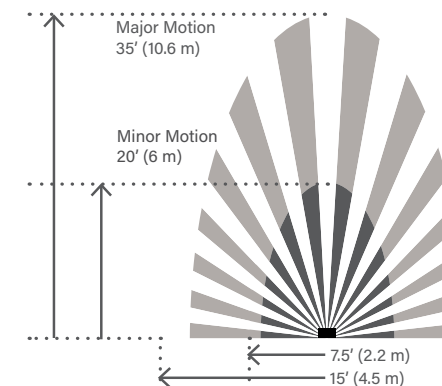

Note: Due to manufacturer variations and modifications, we are unable to ensure indefinite dimming compatibility with any bulb or fixture.
*No antimicrobial efficacy claims are being made or are valid with respect to products sold in Canada.

SensaSwitch® + SensaDimmer

SensaSwitches include passive infrared (PIR) sensor technology, automatically turning lights on or off when you enter or leave a room. The design features an innovative micro-movement sensor that allows you to also manually turn on lights with a soft touch of the finger. SensaSwitches are available in three models:

- Auto-ON/Auto-OFF: Automatically turns lights on when you enter a room and off when you leave. (Occupancy Sensor)
- Manual-ON/Auto-OFF: Allows you to turn lights on when you enter a room and automatically turns them off when you leave. (Vacancy Sensor)
- Manual-ON/Timed-OFF: Allows you to turn lights on when you enter a room and select a time for lights to turn off (options include 10, 20, 30, and 60 minutes). (Timer)

The SensaDimmer turns lights on when you enter a room and off when you leave, but can be adjusted to become Manual-ON/Auto-OFF if desired.

Now with lasting Microban® antimicrobial* protection for cleaner, more durable devices.

Coverage Area

The Occupancy Sensor, Vacancy Sensor, and SensaDimmer each have a maximum coverage range of 180 degrees and a coverage area of 600 sq. ft. The sensor must have a clear and unobstructed view of the coverage area. Objects blocking the sensor's lens may prevent detection thereby causing the light to turn off even though someone is in the area. Windows, glass doors, and other transparent barriers will obstruct the sensor's view and prevent detection.

NAME	PART NUMBER	DESCRIPTION	COLOR/FINISH	RATING	COMPATIBLE LOADS	COMPLIANCE
SensaSwitch, Auto-ON/Auto-OFF	ASOS32W4 ASOS32M4 ASOS32G4	Single-pole/3-way. Time delay of 5-30 min. Occupancy Sensor (Must be paired with another SensaSwitch or SensaDimmer in 3-way applications)	White Magnesium Graphite	120V, 600W, 60 Hz, 1/6 Hp	All Loads	UL LISTED, RoHS
SensaSwitch, Manual-ON/Auto-OFF	ASVS12W4 ASVS12M4 ASVS12G4	Single-pole/3-way. Time delay of 5-30 min. Vacancy Sensor (Must be paired with another SensaSwitch or SensaDimmer in 3-way applications)	White Magnesium Graphite	120V, 600W, 60 Hz, 1/6 Hp	All Loads	UL LISTED, RoHS CA Title 24
SensaSwitch, Manual-ON/Timed-OFF	ASTM2W2 ASTM2M2 ASTM2G2	Single-pole/3-way. Time delay options include 10, 20, 30 or 60 min. (Must be paired with another SensaSwitch or SensaDimmer in 3-way applications)	White Magnesium Graphite	120V, 600W, 60 Hz, 1/6 Hp	All Loads	UL LISTED, RoHS
SensaDimmer, Auto-ON/Auto-OFF	ADSM703HW2 ADSM703HM2 ADSM703HG2	Single-pole/3-way. Time delay of 5-30 min. Dimming Occupancy Sensor (Must be paired with another SensaSwitch or SensaDimmer in 3-way applications)	White Magnesium Graphite	120V 700W	Incandescent, Halogen	UL LISTED, RoHS

*No antimicrobial efficacy claims are being made or are valid with respect to products sold in Canada.