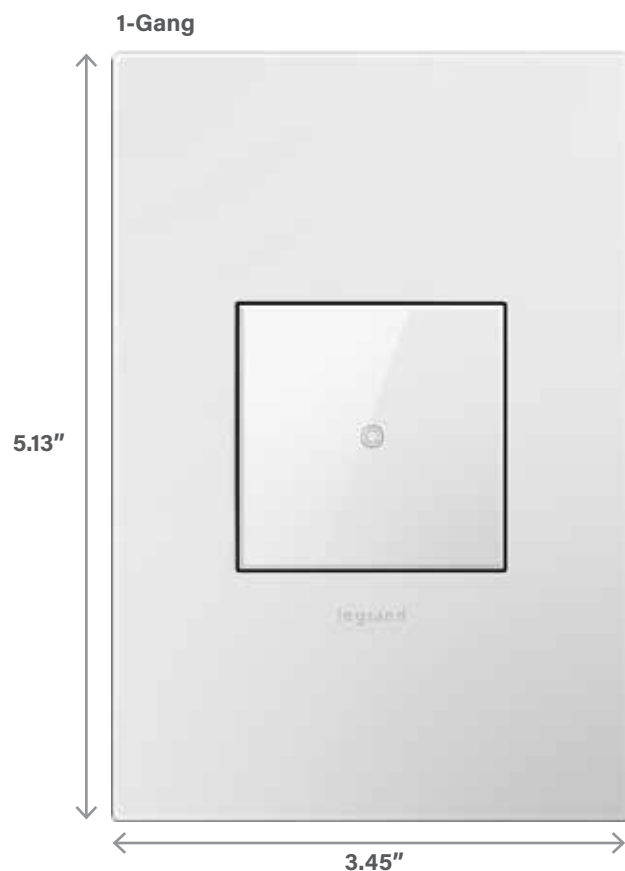

## The adorne Modular System

Complete versatility and unmatched flexibility

adorne fits in all existing NEMA-approved wallboxes.\*

Devices simply snap into the frame from the front. During installation, screw the frame to the box, then pull the wires through the frame and wire the device. Then, simply snap the device into the frame.