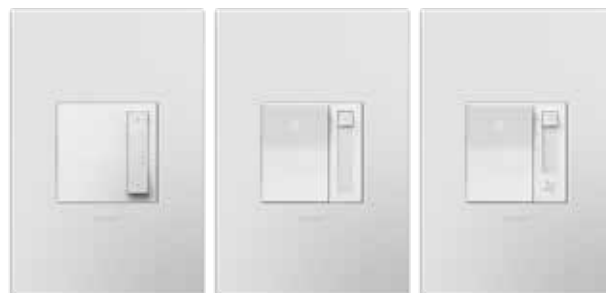

Dimmers & Switches

TURN ON PEACE OF MIND.

Designer dimmers and switches from the adorne® Collection now feature Microban® antimicrobial* protection, helping to guard against odor, stains and deterioration for **99.9% cleaner** and more durable devices.

- Helps prevent the growth of microorganisms and damaging bacteria at the cellular level
- Offers continuous protection for the entire lifetime of the product
- Preserves the elevated style of adorne® devices with invisible protection that's smooth to the touch

LEARN MORE AT LEGRAND.US/MICROBAN

*No antimicrobial efficacy claims are being made or are valid with respect to products sold in Canada.

SOFTAP® TRU-UNIVERSAL DIMMER | ADTP703TUW4
This dimmer self-calibrates to work with virtually any 120V dimmable bulb or fixture (excludes 0-10V). Turn lights on/off with a light push action.

PADDLE LED/CFL DIMMER | ADPD453LW2
Upgrade from a standard switch or dimmer to turn lights on/off with an easy up-or-down action, or use the slider to adjust light level.

PADDLE FAN SPEED CONTROL | AAFN4S16AW4
Adjust fan speed with modern style.