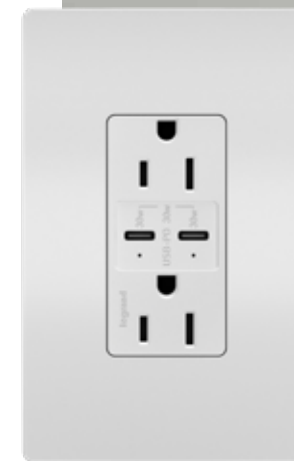

The radiant Collection. Clean lines and classic colors, for a sophisticated touch. Give your space a “little something extra” with this elegant upgrade to a standard rectangular device. Switches, dimmers, outlets and wall plates available in nine finishes to easily coordinate with popular paint and hardware trends.