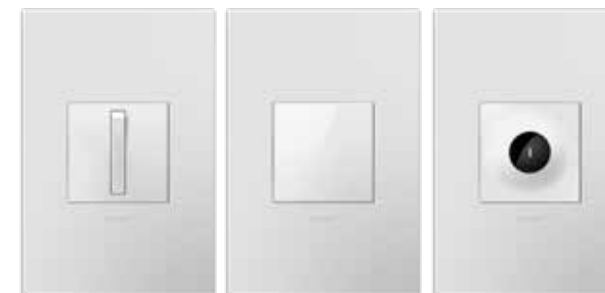

**PADDLE LED/CFL DIMMER | ADPD453LW2**  
Upgrade from a standard switch or dimmer to turn lights on/off with an easy up-or-down action, or use the slider to adjust light level.

**PADDLE FAN SPEED CONTROL | AAFN4S16AW4**  
Adjust fan speed with modern style.