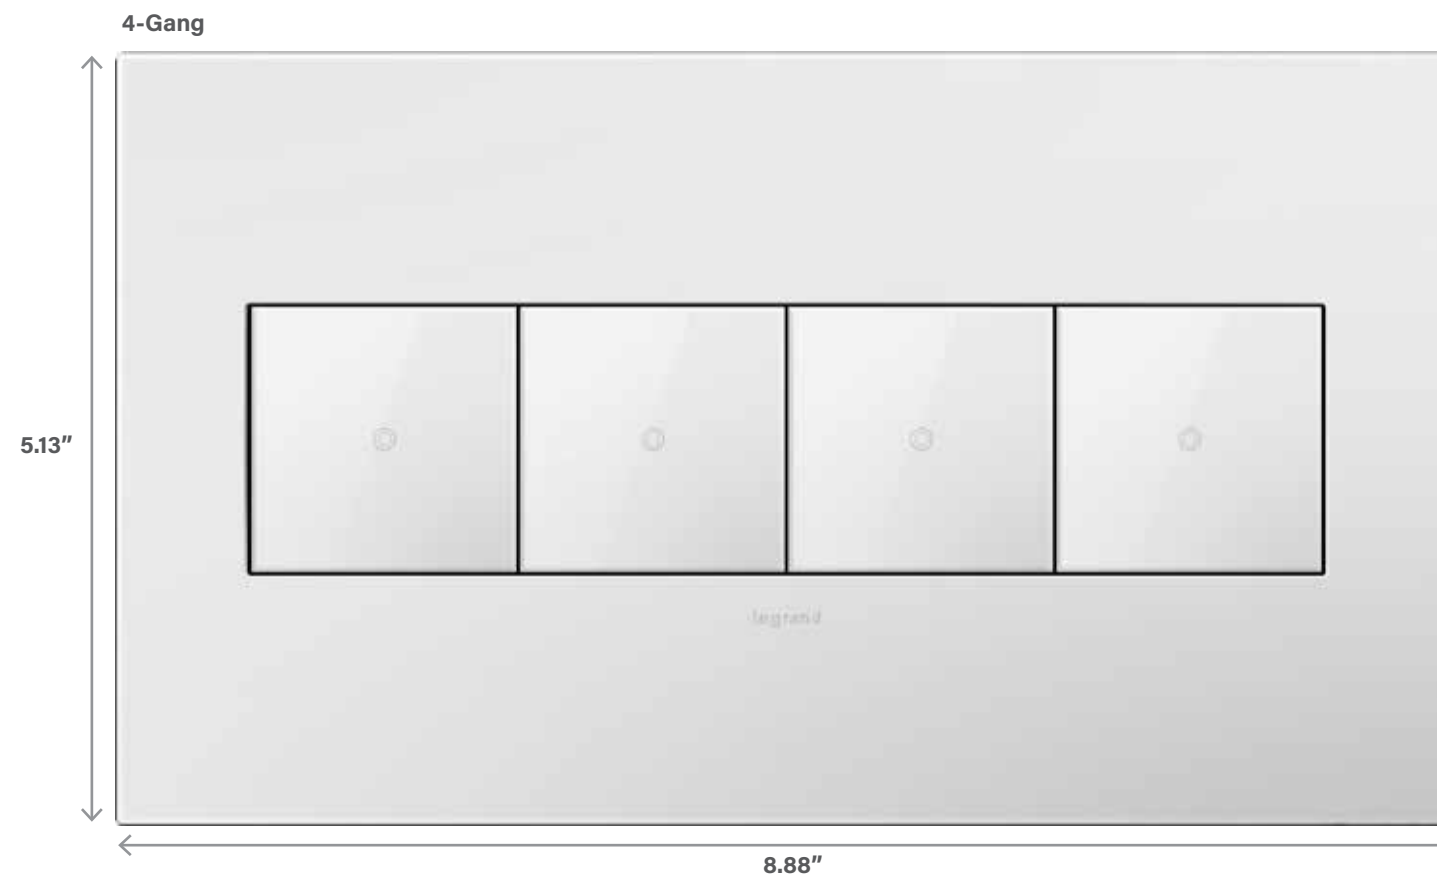

Wall Plates

Available in six gang sizes, adorne wall plates provide the perfect complement to adorne switches, dimmers, outlets and accessories. The collection includes a variety of finishes, from cast metals like Satin Nickel and Oil-Rubbed Bronze to real materials such as linen and wood. In addition, the collection includes a full offering of plastic plates in contemporary and classic colors, as well as three innovative Soft Touch finishes. Each wall plate is packaged with a mounting frame to enable easy installation when paired with a device. All plates are screwless and simply snap onto the included metal frame. See page 40 for more information on the adorne frame system.

All adorne wall plates are UL and ETL-approved. 5- and 6-Gang wall plates are not available in all colors.