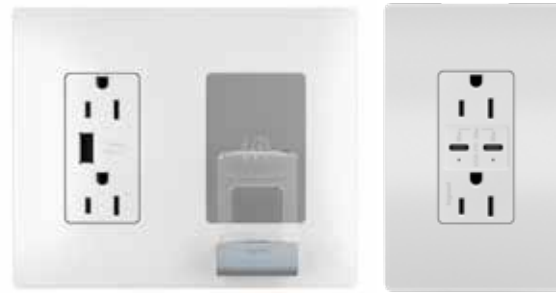

WIRELESS CHARGER | RWC826USBWCCV2
Instantly provides a revolutionary new way to charge your phone using Qi charging technology and cuts the cord for your devices — finally, they are truly wireless.

TAMPER-RESISTANT ULTRA-FAST PLUS POWER DELIVERY USB TYPE-C/C OUTLET | R26USBPDW
Combines our industry-leading 6 amps of power with advanced Power Delivery for a charge that is up to 2x faster.