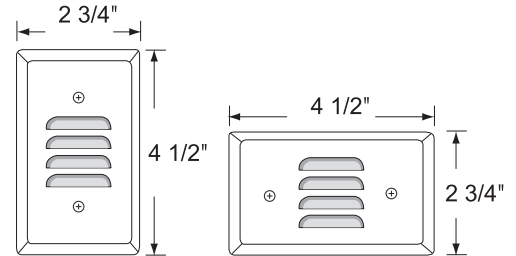

Dimensions

- Height 4.5" x Width 2.75"

Finish

- Available in White, brushed aluminum, and light almond

Certifications

- UL listed for damp location
- 5 year limited warranty

ORDERING		Example: 8908WW		
Model #	Finish			
8908				
8908	BA	:	Brushed Aluminum	
	LAL			Light Almond
	WW			White

8908 Series

120V-60Hz

Catalog #:		Type
Project:		Date
Prepared by:		

LED Mini Step Light

LED Mini Step Light

DESCRIPTION

The 8908 Series Mini LED Step Light is a easy-to-install low profile fixture that produces an attractive glow. Ideal for lighting low light areas such as corridors or pathways, and can be mounted vertically or horizontally.