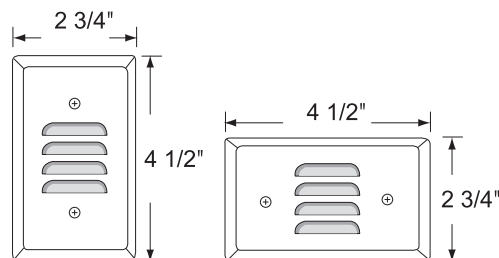

8908 Series

120V-60Hz

Catalog #:		Type
Project:		Date
Prepared by:		

LED Mini Step Light

LED Mini Step Light

DESCRIPTION

The 8908 Series Mini LED Step Light is a easy-to-install low profile fixture that produces an attractive glow. Ideal for lighting low light areas such as corridors or pathways, and can be mounted vertically or horizontally.

DESIGN FEATURES

Construction

- IC rated for direct contact w/ insulation
- Horizontal and vertical louvered front cover included

Electrical

- 120V-60Hz
- 50,000 hour projected life
- LED
- 1Watt
- Available in 3500K
- CRI 80

Dimensions

- Height 4.5" x Width 2.75"

Finish

- Available in White, brushed aluminum, and light almond

Certifications

- UL listed for damp location
- 5 year limited warranty

ORDERING		Example: 8908WW		
Model #	Finish			
8908				
8908	BA	:	Brushed Aluminum	
	LAL			Light Almond
	WW			White