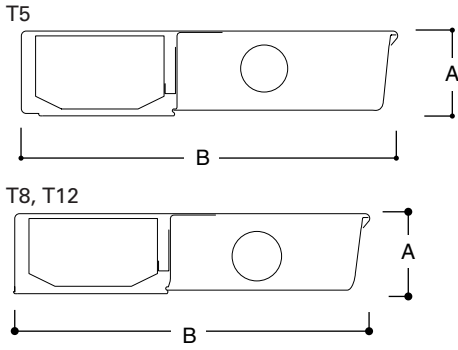

DIMENSIONS⁽¹⁾

NOMINAL LENGTH	A	B
T5	1 1/16" (27mm)	5" (127mm)
T8	1 1/4" (32mm)	4 1/2" (114mm)
T12	1 3/4" (32mm)	5 1/8" (131mm)

DESCRIPTION

The Metalux Residential Thin Profile Undercabinet fixture provides effective task and enhancement lighting solutions for any decor. The series incorporates the latest Energy Efficient Technology, T5 fluorescent lamps and a ribbed acrylic diffuser to efficiently improve the appearance and productivity of the illuminated environment. Fixture lighting can be directed from under cabinets, shelves or overhead areas. The unique low profile design of the undercabinet fixture conforms to various applications such as kitchens, offices, study areas, displays, computer work centers and practically any undercounter installation where an inconspicuous light source is required.

ORDERING INFORMATION⁽²⁾

Catalog Number	Description	Shipping Wt.
18" UNDERCABINETS		
8600PC	18" length, 1 lamp, T8, 15 Watt w/pull chain	4 lbs. (1.8kg)

NOTE: ⁽¹⁾ Specifications & dimensions subject to change without notice. ⁽²⁾ Consult your Cooper Lighting Representative for availability and ordering information.