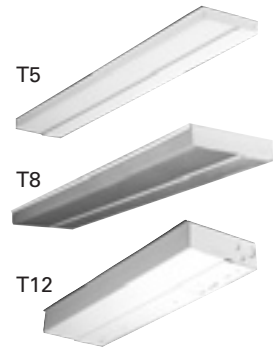

DIMENSIONS⁽¹⁾

NOMINAL LENGTH	A	B
T5	1 1/16" (27mm)	5" (127mm)
T8	1 1/4" (32mm)	4 1/2" (114mm)
T12	1 3/4" (32mm)	5 1/8" (131mm)

DESCRIPTION

The Metalux Residential Thin Profile Undercabinet fixture provides effective task and enhancement lighting solutions for any decor. The series incorporates the latest Energy Efficient Technology, T5 fluorescent lamps and a ribbed acrylic diffuser to efficiently improve the appearance and productivity of the illuminated environment. Fixture lighting can be directed from under cabinets, shelves or overhead areas. The unique low profile design of the undercabinet fixture conforms to various applications such as kitchens, offices, study areas, displays, computer work centers and practically any undercounter installation where an inconspicuous light source is required.

MAGNETIC UNDERCABINET SERIES

12", 21", 24", 33" or 42" Undercabinet

RESIDENTIAL MAGNETIC UNDERCABINET SERIES

- Uses one T5, T8 OR T12 fluorescent lamp (included)
- Low profile
- 100% acrylic Tab-Loc Lens
- Pull chain (some models)
- Photocontrol LED Night Light (some models)
- Baked white enamel finish
- Suitable for damp locations
- UL/CUL Listed

CLOSET LIGHT

1 Lamp 18" Fluorescent
RESIDENTIAL
LOW PROFILE

- Uses one T8 fluorescent lamp (not included)
- Low profile
- White ribbed acrylic diffuser/easily removed
- Pull chain
- Baked white enamel finish
- Suitable for damp locations
- UL/CUL Listed