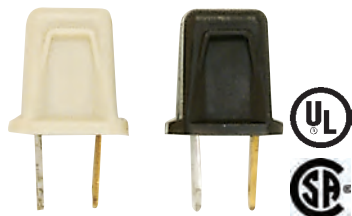

SWITCHES & ACCESSORIES

Attachment Plugs

SPT-1, SPT-2

SPT-1

90-393 Ivory
90-394 Brown
Attachment Plug
Polarized 18/2 SPT-1
10A-125V

SPT-1

90-631 White
90-632 Brown
Quick Connect Plug
Non Polarized 18/2 SPT-1
6A-125V

SPT-1

90-1520 White 80-2228 Ivory
90-1521 Brown 80-2229 Silver
90-1522 Black 80-2230 Gold
Quick Connect Plug
Polarized 18/2 SPT-1
6A-125V

SPT-1

90-715 Brown

90-716 Ivory

90-719 Black

90-2041 Gold

90-2245 Silver

90-2605 White

Slide Plug
Polarized 18/2 SPT-1
8A-125V

SPT-2

90-695 Brown

90-696 Ivory

90-697 Black

Slide Plug
Polarized 18/2 SPT-2
8A-125V

90-2040 Gold
90-2244 Silver
90-2606 White

SPT-2

90-2607 White
90-2608 Brown
90-2609 Black

90-2617 Gold
90-2618 Silver

Quick Connect Plug
Polarized 18/2 SPT-2
6A-125V

SWITCHES & ACCESSORIES

Attachment Plugs

SPT-1, SPT-2

SPT-1