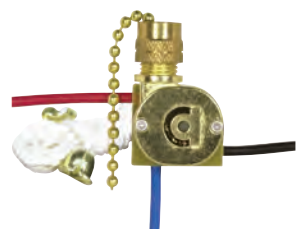

## Pull Chain Canopy & Ceiling Fan

90-704 Brass Finish

**On-Off Canopy Switch, Single Circuit w/Metal Chain,  
White Cord & Bell, Rated: 6A-125V, 3A-250V**

Cat No.	Finish	Function	Bushing	Leads	Strip	Packed
90-704	Brass	On-Off	3/8"	6"	3/4"	500
90-505	Nickel	On-Off	3/8"	6"	3/4"	500

90-2260 Brass Finish

**3-Way Canopy Switch, 2 Circuit, 4 Position w/Metal Chain,  
White Cord & Bell, Rated: 6A-125V, 3A-250V**

Cat No.	Finish	Function	Bushing	Leads	Strip	Packed
90-2260	Brass	4 Position	3/8"	6"	3/4"	500
90-2261	Nickel	4 Position	3/8"	6"	3/4"	500

90-689 Nickel Finish

**3-Way Ceiling Fan Switch, 2 Circuit w/Metal Chain,  
White Cord & Bell, Rated: 6A-125V, 3A-250V**

Cat No.	Finish	Function	Bushing	Leads	Strip	Packed
90-689	Nickel	3-Way	3/8"	6"	3/4"	100

80-1983 Nickel Finish

**3 Speed Ceiling Fan Switch, 4 Wire Quick Connect, 2 Circuit  
w/Metal Chain, White Cord & Bell, No Leads,  
Rated: 6A-125V, 3A-250V**

Cat No.	Finish	Function	Bushing	Leads	Strip	Packed
80-1983	Nickel	3 Speed	3/8"	None	N/A	250
80-1994	Brass	3 Speed	3/8"	None	N/A	250