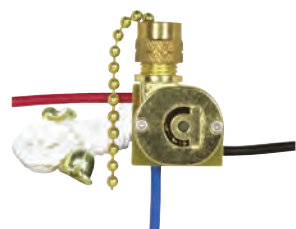

Pull Chain Canopy & Ceiling Fan

90-704 Brass Finish

On-Off Canopy Switch, Single Circuit w/Metal Chain, White Cord & Bell, Rated: 6A-125V, 3A-250V

Cat No.	Finish	Function	Bushing	Leads	Strip	Packed
90-704	Brass	On-Off	3/8"	6"	3/4"	500
90-505	Nickel	On-Off	3/8"	6"	3/4"	500

90-2260 Brass Finish

3-Way Canopy Switch, 2 Circuit, 4 Position w/Metal Chain, White Cord & Bell, Rated: 6A-125V, 3A-250V

Cat No.	Finish	Function	Bushing	Leads	Strip	Packed
90-2260	Brass	4 Position	3/8"	6"	3/4"	500
90-2261	Nickel	4 Position	3/8"	6"	3/4"	500

90-689 Nickel Finish

3-Way Ceiling Fan Switch, 2 Circuit w/Metal Chain, White Cord & Bell, Rated: 6A-125V, 3A-250V

Cat No.	Finish	Function	Bushing	Leads	Strip	Packed
90-689	Nickel	3-Way	3/8"	6"	3/4"	100

80-1983 Nickel Finish

3 Speed Ceiling Fan Switch, 4 Wire Quick Connect, 2 Circuit w/Metal Chain, White Cord & Bell, No Leads, Rated: 6A-125V, 3A-250V

Cat No.	Finish	Function	Bushing	Leads	Strip	Packed
80-1983	Nickel	3 Speed	3/8"	None	N/A	250
80-1994	Brass	3 Speed	3/8"	None	N/A	250