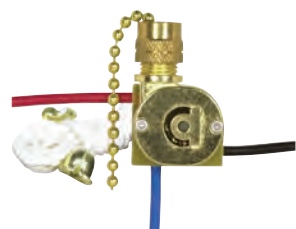

90-689 Nickel Finish

3-Way Ceiling Fan Switch, 2 Circuit w/Metal Chain, White Cord & Bell, Rated: 6A-125V, 3A-250V

Cat No.	Finish	Function	Bushing	Leads	Strip	Packed
90-689	Nickel	3-Way	3/8"	6"	3/4"	100

80-1983 Nickel Finish

3 Speed Ceiling Fan Switch, 4 Wire Quick Connect, 2 Circuit w/Metal Chain, White Cord & Bell, No Leads, Rated: 6A-125V, 3A-250V

Cat No.	Finish	Function	Bushing	Leads	Strip	Packed
80-1983	Nickel	3 Speed	3/8"	None	N/A	250
80-1994	Brass	3 Speed	3/8"	None	N/A	250

**No. 6
Chain**

Pull Chain Canopy & Ceiling Fan

90-704 Brass Finish

**On-Off Canopy Switch, Single Circuit w/Metal Chain,
White Cord & Bell, Rated: 6A-125V, 3A-250V**

Cat No.	Finish	Function	Bushing	Leads	Strip	Packed
90-704	Brass	On-Off	3/8"	6"	3/4"	500
90-505	Nickel	On-Off	3/8"	6"	3/4"	500

90-689 Nickel Finish

**3-Way Ceiling Fan Switch, 2 Circuit w/Metal Chain,
White Cord & Bell, Rated: 6A-125V, 3A-250V**

Cat No.	Finish	Function	Bushing	Leads	Strip	Packed
90-689	Nickel	3-Way	3/8"	6"	3/4"	100