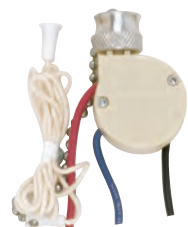

80-1983 Nickel Finish

3 Speed Ceiling Fan Switch, 4 Wire Quick Connect, 2 Circuit w/Metal Chain, White Cord & Bell, No Leads, Rated: 6A-125V, 3A-250V

Cat No.	Finish	Function	Bushing	Leads	Strip	Packed
80-1983	Nickel	3 Speed	3/8"	None	N/A	250
80-1994	Brass	3 Speed	3/8"	None	N/A	250

**No. 6
Chain**

Pull Chain Canopy & Ceiling Fan

90-704 Brass Finish

**On-Off Canopy Switch, Single Circuit w/Metal Chain,
White Cord & Bell, Rated: 6A-125V, 3A-250V**

Cat No.	Finish	Function	Bushing	Leads	Strip	Packed
90-704	Brass	On-Off	3/8"	6"	3/4"	500
90-505	Nickel	On-Off	3/8"	6"	3/4"	500

90-2260 Brass Finish

**3-Way Canopy Switch, 2 Circuit, 4 Position w/Metal Chain,
White Cord & Bell, Rated: 6A-125V, 3A-250V**

Cat No.	Finish	Function	Bushing	Leads	Strip	Packed
90-2260	Brass	4 Position	3/8"	6"	3/4"	500
90-2261	Nickel	4 Position	3/8"	6"	3/4"	500

90-689 Nickel Finish

**3-Way Ceiling Fan Switch, 2 Circuit w/Metal Chain,
White Cord & Bell, Rated: 6A-125V, 3A-250V**

Cat No.	Finish	Function	Bushing	Leads	Strip	Packed
90-689	Nickel	3-Way	3/8"	6"	3/4"	100