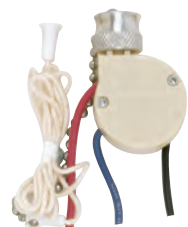

## Pull Chain Canopy & Ceiling Fan

90-704 Brass Finish

**On-Off Canopy Switch, Single Circuit w/Metal Chain,  
White Cord & Bell, Rated: 6A-125V, 3A-250V**

Cat No.	Finish	Function	Bushing	Leads	Strip	Packed
90-704	Brass	On-Off	3/8"	6"	3/4"	500
90-505	Nickel	On-Off	3/8"	6"	3/4"	500

90-2260 Brass Finish

**3-Way Canopy Switch, 2 Circuit, 4 Position w/Metal Chain,  
White Cord & Bell, Rated: 6A-125V, 3A-250V**

Cat No.	Finish	Function	Bushing	Leads	Strip	Packed
90-2260	Brass	4 Position	3/8"	6"	3/4"	500
90-2261	Nickel	4 Position	3/8"	6"	3/4"	500

90-689 Nickel Finish

**3-Way Ceiling Fan Switch, 2 Circuit w/Metal Chain,  
White Cord & Bell, Rated: 6A-125V, 3A-250V**

Cat No.	Finish	Function	Bushing	Leads	Strip	Packed
90-689	Nickel	3-Way	3/8"	6"	3/4"	100

80-1983 Nickel Finish

**3 Speed Ceiling Fan Switch, 4 Wire Quick Connect, 2 Circuit  
w/Metal Chain, White Cord & Bell, No Leads,  
Rated: 6A-125V, 3A-250V**

Cat No.	Finish	Function	Bushing	Leads	Strip	Packed
80-1983	Nickel	3 Speed	3/8"	None	N/A	250
80-1994	Brass	3 Speed	3/8"	None	N/A	250