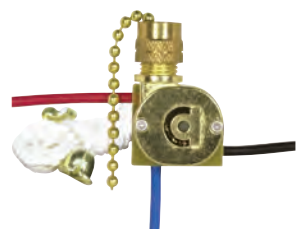

90-689 Nickel Finish

**3-Way Ceiling Fan Switch, 2 Circuit w/Metal Chain,  
White Cord & Bell, Rated: 6A-125V, 3A-250V**

Cat No.	Finish	Function	Bushing	Leads	Strip	Packed
90-689	Nickel	3-Way	3/8"	6"	3/4"	100

80-1983 Nickel Finish

**3 Speed Ceiling Fan Switch, 4 Wire Quick Connect, 2 Circuit  
w/Metal Chain, White Cord & Bell, No Leads,  
Rated: 6A-125V, 3A-250V**

Cat No.	Finish	Function	Bushing	Leads	Strip	Packed
80-1983	Nickel	3 Speed	3/8"	None	N/A	250
80-1994	Brass	3 Speed	3/8"	None	N/A	250

## Pull Chain Canopy & Ceiling Fan

90-704 Brass Finish

**On-Off Canopy Switch, Single Circuit w/Metal Chain, White Cord & Bell, Rated: 6A-125V, 3A-250V**

Cat No.	Finish	Function	Bushing	Leads	Strip	Packed
90-704	Brass	On-Off	3/8"	6"	3/4"	500
90-505	Nickel	On-Off	3/8"	6"	3/4"	500