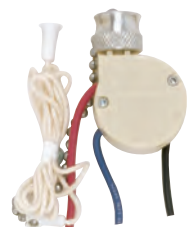

## Pull Chain Canopy & Ceiling Fan

90-704 Brass Finish

**On-Off Canopy Switch, Single Circuit w/Metal Chain, White Cord & Bell, Rated: 6A-125V, 3A-250V**

Cat No.	Finish	Function	Bushing	Leads	Strip	Packed
90-704	Brass	On-Off	3/8"	6"	3/4"	500
90-505	Nickel	On-Off	3/8"	6"	3/4"	500

90-2260 Brass Finish

**3-Way Canopy Switch, 2 Circuit, 4 Position w/Metal Chain, White Cord & Bell, Rated: 6A-125V, 3A-250V**

Cat No.	Finish	Function	Bushing	Leads	Strip	Packed
90-2260	Brass	4 Position	3/8"	6"	3/4"	500
90-2261	Nickel	4 Position	3/8"	6"	3/4"	500

90-689 Nickel Finish

**3-Way Ceiling Fan Switch, 2 Circuit w/Metal Chain, White Cord & Bell, Rated: 6A-125V, 3A-250V**

Cat No.	Finish	Function	Bushing	Leads	Strip	Packed
90-689	Nickel	3-Way	3/8"	6"	3/4"	100

80-1983 Nickel Finish

**3 Speed Ceiling Fan Switch, 4 Wire Quick Connect, 2 Circuit w/Metal Chain, White Cord & Bell, No Leads, Rated: 6A-125V, 3A-250V**

Cat No.	Finish	Function	Bushing	Leads	Strip	Packed
80-1983	Nickel	3 Speed	3/8"	None	N/A	250
80-1994	Brass	3 Speed	3/8"	None	N/A	250