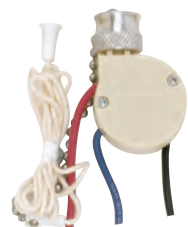

Pull Chain Canopy & Ceiling Fan

90-704 Brass Finish

On-Off Canopy Switch, Single Circuit w/Metal Chain, White Cord & Bell, Rated: 6A-125V, 3A-250V

Cat No.	Finish	Function	Bushing	Leads	Strip	Packed
90-704	Brass	On-Off	3/8"	6"	3/4"	500
90-505	Nickel	On-Off	3/8"	6"	3/4"	500

90-2260 Brass Finish

3-Way Canopy Switch, 2 Circuit, 4 Position w/Metal Chain, White Cord & Bell, Rated: 6A-125V, 3A-250V

Cat No.	Finish	Function	Bushing	Leads	Strip	Packed
90-2260	Brass	4 Position	3/8"	6"	3/4"	500
90-2261	Nickel	4 Position	3/8"	6"	3/4"	500

90-689 Nickel Finish

3-Way Ceiling Fan Switch, 2 Circuit w/Metal Chain, White Cord & Bell, Rated: 6A-125V, 3A-250V

Cat No.	Finish	Function	Bushing	Leads	Strip	Packed
90-689	Nickel	3-Way	3/8"	6"	3/4"	100

80-1983 Nickel Finish

3 Speed Ceiling Fan Switch, 4 Wire Quick Connect, 2 Circuit w/Metal Chain, White Cord & Bell, No Leads, Rated: 6A-125V, 3A-250V

Cat No.	Finish	Function	Bushing	Leads	Strip	Packed
80-1983	Nickel	3 Speed	3/8"	None	N/A	250
80-1994	Brass	3 Speed	3/8"	None	N/A	250