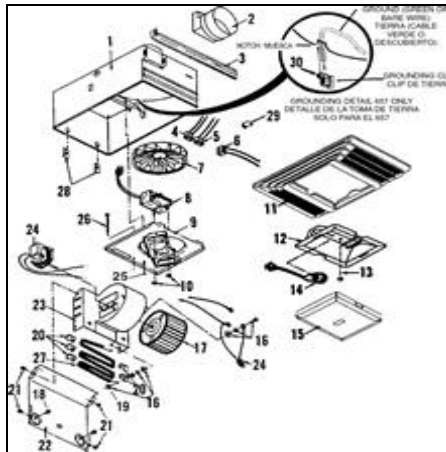

Close Window

Products Dealer Locator **Shop for Parts** Customer Service About Us

Parts Store ▼
Search Results

You searched for: 657 Fan/Light

Listed below are the parts available for this model.

Instructions: Use the parts explosion image to locate the associated part key number. Select the matching part key from the list below. Then add the desired item to your shopping cart by selecting "Add to Cart" or [Search Again](#) to locate parts for a different model.