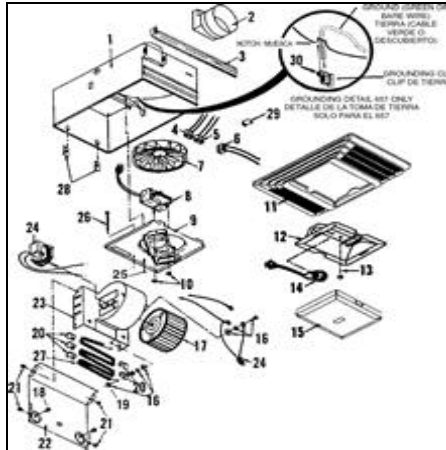

Close Window

Products Dealer Locator **Shop for Parts** Customer Service About Us

Parts Store ▼
Search Results

You searched for: 657 Fan/Light

Listed below are the parts available for this model.

Instructions: Use the parts explosion image to locate the associated part key number. Select the matching part key from the list below. Then add the desired item to your shopping cart by selecting "Add to Cart" or [Search Again](#) to locate parts for a different model.