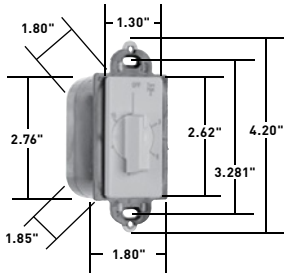

OCCUPANCY & VACANCY SENSORS & TIMERS

Wall Box Timers 125, 125-T, 250 & 277VAC, 60 Hz

97015I

Applications

- Lighting
- Exhaust fans
- Whirlpools and spas
- Saunas
- Heating and heat lamps
- Ventilating and air conditioning

Features

- Units with "Hold" feature may be turned counter-clockwise to hold the load on without timing function.
- Turning clockwise causes unit to time load off after desired time delay.
- Quiet operation.
- Time range from 5 minutes to 1 hour.
- Available with or without hold.
- Decorator styling.
- Easily installed.
- Large head screw terminals.
- Accurate to ± 5 percent.
- Motor rated.
- Energy saving.

Wall Box Timers 125, 125-T, 250 & 277VAC, 60 Hz

97015I

Applications

- Lighting
- Exhaust fans
- Whirlpools and spas
- Saunas
- Heating and heat lamps
- Ventilating and air conditioning

Features

- Units with "Hold" feature may be turned counter-clockwise to hold the load on without timing function.
- Turning clockwise causes unit to time load off after desired time delay.
- Quiet operation.
- Time range from 5 minutes to 1 hour.
- Available with or without hold.
- Decorator styling.
- Easily installed.
- Large head screw terminals.
- Accurate to ± 5 percent.
- Motor rated.
- Energy saving.