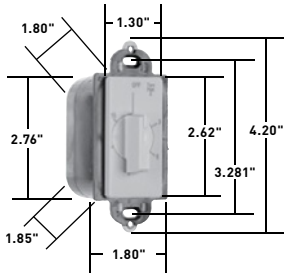

OCCUPANCY & VACANCY SENSORS & TIMERS

Wall Box Timers 125, 125-T, 250 & 277VAC, 60 Hz

97015I

Applications

- Lighting
- Exhaust fans
- Whirlpools and spas
- Saunas
- Heating and heat lamps
- Ventilating and air conditioning

Features

- Units with "Hold" feature may be turned counter-clockwise to hold the load on without timing function.
- Turning clockwise causes unit to time load off after desired time delay.
- Quiet operation.
- Time range from 5 minutes to 1 hour.
- Available with or without hold.
- Decorator styling.
- Easily installed.
- Large head screw terminals.
- Accurate to ± 5 percent.
- Motor rated.
- Energy saving.

CATALOG NUMBER	DESCRIPTION	TIME RANGE	COLOR		
DIGITAL TIMERS					
97015I	Timeout, No Hold	15 Minutes	Ivory		
97015W			White		
97015LA			Light Almond		
97030I	Timeout, No Hold	30 Minutes	Ivory		
97030W			White		
97030LA			Light Almond		
97060I	Timeout, No Hold	60 Minutes	Ivory		
97060W			White		
97115I			Timeout, With Hold	15 Minutes	Ivory
97115W	White				
97160I	Timeout, With Hold	60 Minutes			Ivory
97160W			White		

CATALOG NUMBER	COLOR
REPLACEMENT KNOBS (WITHOUT PLATE)	
PS55A1	White
PS55B1	Ivory
PS55G1	Light Almond

	VAC	HP
RATINGS		
20 Amp	125	1
10 Amp	250	1
10 Amp	277	
7 Amp	125 Tungsten