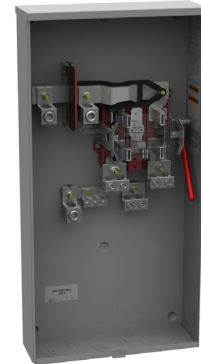

Meter Mounting Equipment

Texas Deregulated Utilities

TXU/Oncor Area

Description	Service Feed	Catalog Number
150-200 amp | 4 Terminal		
150A .....4T .....OH.....	OH.....	U7262-RL-TG
200A .....4T .....OH/UG.....	OH/UG.....	U7040-XL-TG
200A .....4T .....HD.....OH/UG.....	OH/UG.....	U9801-RXL
200 amp | 5 & 7 Terminal		
200A .....5T .....HD.....OH/UG.....	OH/UG.....	U9581-RL-QG
200A .....7T .....HD.....OH/UG.....	OH/UG.....	U9701-RXL
320 amp | 4 & 7 Terminal		
320A .....4T .....HD.....OH (w/o lugs).....	OH (w/o lugs).....	U4363-R
320A .....4T .....SWY .....UG (w/ lugs).....	UG (w/ lugs).....	U1797-O-K3L-K2L
320A .....7T .....SWY .....OH/UG (w/o lugs).....	OH/UG (w/o lugs).....	U4013-X
150 amp | 4 Terminal | Horizontal Gang		
150A .....3 Pos.....OH/UG.....	OH/UG.....	U9353-XL
150A .....4 Pos.....OH/UG.....	OH/UG.....	U9354-XL
200 amp | 4 Terminal | Horizontal Gang		
200A .....2 Pos.....OH/UG.....	OH/UG.....	U1252-X-K1
200A .....3 Pos.....OH/UG.....	OH/UG.....	U1253-X
200A .....4 Pos.....OH/UG.....	OH/UG.....	U1254-X
200A .....5 Pos.....OH/UG.....	OH/UG.....	U1255-X
200A .....6 Pos.....OH/UG.....	OH/UG.....	U1256-X
200 amp | 4 Terminal | Mobile Home Pedestal		
200A .....1 Pos.....UG Ped.....	UG Ped.....	U8567-O-200
200A .....2 Pos.....UG Ped (twin).....	UG Ped (twin).....	U8667-O-2/200

U1797-O-K3L-K2L