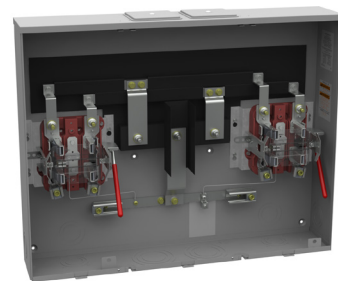

U2872-XT-5T9