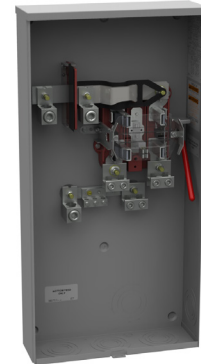

Meter Mounting Equipment

Texas Deregulated Utilities

TXU/Oncor Area

Description	Service Feed	Catalog Number
150-200 amp 4 Terminal		
150A4TOH.....		U7262-RL-TG
200A4TOH/UG.....		U7040-XL-TG
200A4THD.....OH/UG.....		U9801-RXL
200 amp 5 & 7 Terminal		
200A5THD.....OH/UG.....		U9581-RL-QG
200A7THD.....OH/UG.....		U9701-RXL
320 amp 4 & 7 Terminal		
320A4THD.....OH (w/o lugs).....		U4363-R
320A4TSWYUG (w/ lugs).....		U1797-O-K3L-K2L
320A7TSWYOH/UG (w/o lugs).....		U4013-X
150 amp 4 Terminal Horizontal Gang		
150A3 Pos.....OH/UG.....		U9353-XL
150A4 Pos.....OH/UG.....		U9354-XL
200 amp 4 Terminal Horizontal Gang		
200A2 Pos.....OH/UG.....		U1252-X-K1
200A3 Pos.....OH/UG.....		U1253-X
200A4 Pos.....OH/UG.....		U1254-X
200A5 Pos.....OH/UG.....		U1255-X
200A6 Pos.....OH/UG.....		U1256-X
200 amp 4 Terminal Mobile Home Pedestal		
200A1 Pos.....UG Ped.....		U8567-O-200
200A2 Pos.....UG Ped (twin).....		U8667-O-2/200

U1797-O-K3L-K2L

U9701-RXL

Accessories

Closing Plates	Suffix	Catalog #	Lug Kits	Suffix	Catalog #
Sml. Closing Plate	-XL*	A7551	350 Kcmil	1Ø	(3 per set)
Lg. Closing Plate	-X	A9064	Single Lug Kit	-K1	K1539
Adapter Plate	-RRL	S8324	Twin Lug Kit	-K2	K1350
Hubs for Standard "RL" Opening			Twin Lug Kit non-rotating		-K2L
1" Hub	-WL	A7514	K1350L		
1¼" Hub	-YL	A7515	600 Kcmil	1Ø	(3 per set)
1½" Hub	-ZL	A7516	Single Lug Kit	-K3	K1540
2" Hub	-DL	A7517	Single Lug Kit non-rotating		-K3L
2½" Hub	-EL	A7518	K1540L		
Hubs for Large "R" Opening			Twin Lug Kit	-K4	K1541
3" Hub	-F	A8110	350 Kcmil	3Ø	(4 per set)
3½" Hub	-G	A8111	Single Lug Kit	-K5	K3082
4" Hub	-H	A8112	Twin Lug Kit	-K6	K3442
Fifth Terminals			600 Kcmil	3Ø	(4 per set)
Fifth Terminal	Square Hole	K5T	Single Lug Kit	-K7	K3441
Fifth Terminal	Round Hole	5T8K2	Twin Lug Kit	-K8	K3083