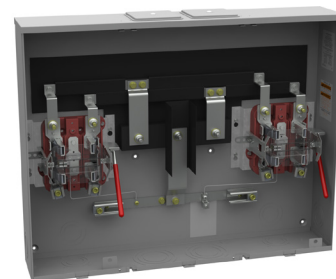

U2872-XT-5T9