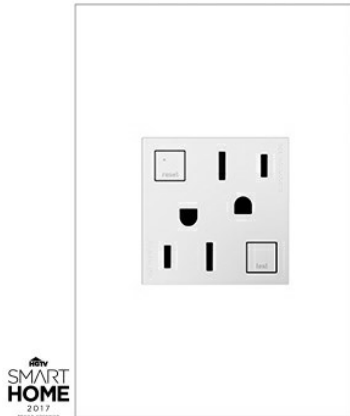

GFCI OUTLET, 15A, WHITE

AGFTR2152W4 | [adorne](#)

FEATURES & BENEFITS

USAGE

Perfect for upgrading the look of a standard GFCI outlet in your kitchen, bathroom, or outdoor space.

GFCIs protect you from serious injury due to electric shock. They are required by National Electrical Code in kitchens, bathrooms, and outdoor locations.

This item performs an automatic test every three seconds —preventing the unsafe condition of power without protection.

With SafeLock Protection, power to the outlet will be disconnected if components are damaged and protection is lost.

The stylish adorne Standard GFCI Outlet features two plugs and a classic look.

With adorne's patented shutter system, plugs are tamper-resistant to keep children protected.

This item is also available in a 20A option.

This item is also available in [magnesium](#).

*HGTV, HGTV Smart Home, HGTV Smart Home Giveaway and their associated logos are trademarks of Scripps Network, LLC. Used with permission, all rights reserved.

GETTING STARTED

- Time to install: 15 minutes or less.
- Fits existing electrical box and does not require new wires for typical installation.
- Innovative snap-in system ensures easy installation.
- This item requires an adorne Wall Plate. [Shop now](#) to choose from dozens of finishes including a variety of luxurious metals, or order in your own custom finish.

SPECIFICATIONS

GENERAL INFO

Color: White

LISTING AGENCIES/THIRD PARTY CERTIFICATIONS

UL Standard: Yes

DIMENSIONS

Depth (US): 1.82"