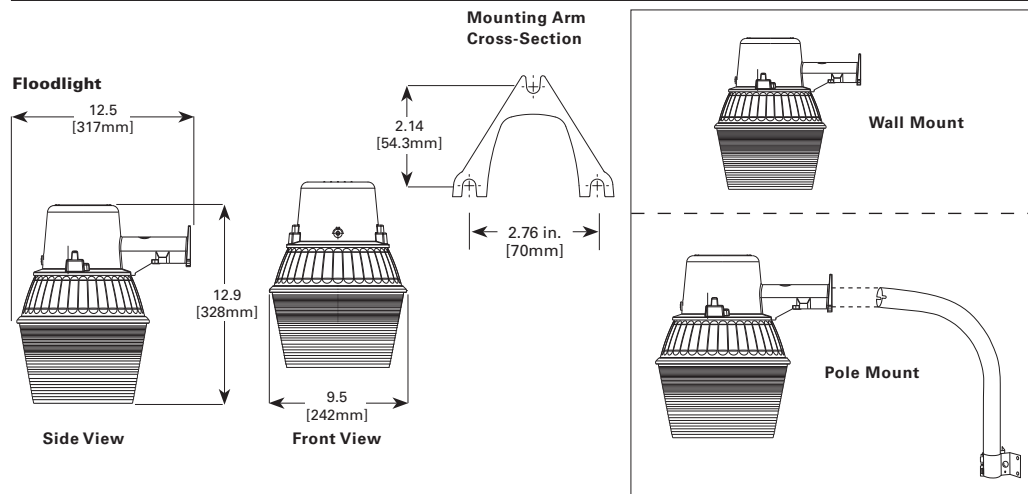

Optical

- 65W Fluorescent, mogul base bulb required
- Bulb rated lumens of 3600
- Available 6500K

Warranty

Two-year limited warranty.

FLUORESCENT SAFETY AND SECURITY LIGHT

Security Floodlight

DIMENSIONS

TECHNICAL INFORMATION