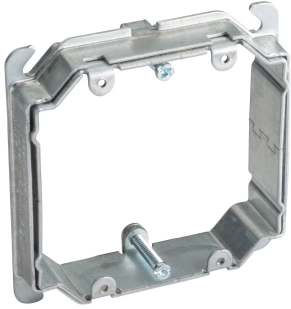

ADJUSTABLE MUD RING, 2 GANG, 5/8"–1 1/2" DRYWALL

CATALOG NUMBER

AMR1024DG

CERTIFICATIONS

FEATURES

Adjustable mud ring accommodates various thicknesses of drywall

Can be adjusted after the installation of drywall

PRODUCT ATTRIBUTES

Material: Steel

Finish: Pregalvanized

Gang: 2

Box Size: 4"

Drywall Thickness: 5/8" - 1 1/2"

WARNING

nVent products shall be installed and used only as indicated in nVent's product instruction sheets and training materials. Instruction sheets are available at www.nvent.com and from your nVent customer service representative. Improper installation, misuse, misapplication or other failure to completely follow nVent's instructions and warnings may cause product malfunction, property damage, serious bodily injury and death and/or void your warranty.

AMR1024DG

CERTIFICATIONS

FEATURES

Adjustable mud ring accommodates various thicknesses of drywall

Can be adjusted after the installation of drywall

PRODUCT ATTRIBUTES

Material: Steel

Finish: Pregalvanized