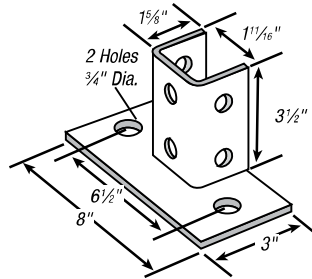

Standard Finish — GoldGalv®, unless otherwise stated.
Add EG suffix for SilverGalv® Finish

Fittings and Brackets

Post Bases

Metal Framing & Cable Tray — Superstrut® Metal Framing System

CAT. NO. AP-231

CAT. NO. AP-232

CAT. NO. AP-234

CAT. NO. AP-235

CAT. NO. AP-231FL

CAT. NO. AP-232FL

CAT. NO. AP-234FL

CAT. NO. AP-235FL

CAT. NO. AP-231SQ

CAT. NO. AP-234SQ