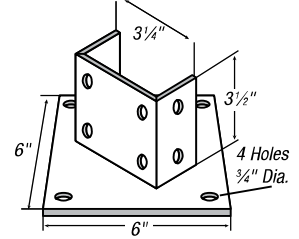

CAT. NO. AP-235