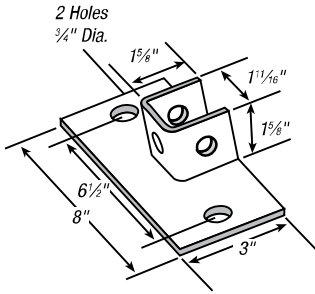

Standard Finish — GoldGalv®, unless otherwise stated.
Add EG suffix for SilverGalv® Finish

Fittings and Brackets

Post Bases

Metal Framing & Cable Tray — Superstrut® Metal Framing System

CAT. NO. AP-231

CAT. NO. AP-232

CAT. NO. AP-234

CAT. NO. AP-235

CAT. NO. AP-231FL

CAT. NO. AP-232FL

CAT. NO. AP-234FL

CAT. NO. AP-235FL

CAT. NO. AP-231SQ

CAT. NO. AP-234SQ