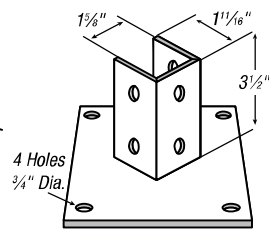

Standard Finish — GoldGalv®, unless otherwise stated.
Add EG suffix for SilverGalv® Finish

Fittings and Brackets

Post Bases

Metal Framing & Cable Tray — Superstrut® Metal Framing System

CAT. NO. AP-231

CAT. NO. AP-232