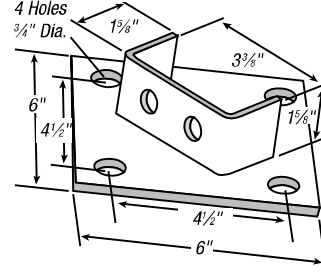

Standard Finish — GoldGalv®, unless otherwise stated.
Add EG suffix for SilverGalv® Finish

Fittings and Brackets

Post Bases

Metal Framing & Cable Tray — Superstrut® Metal Framing System

CAT. NO. AP-231

CAT. NO. AP-232