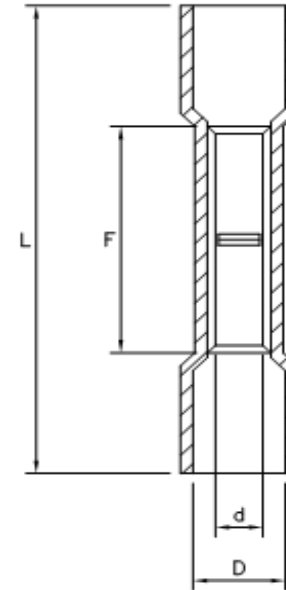

## Nylon Butt Connectors

Drawn - SD

Approved - KM

Material - Copper Tube / Nylon Insulation

Title - Nylon Butt Connectors

Part Number	Wire Range	Insulated Color	Electrical Rating Max	L	F	d	D
B22-N	22-18 AWG	Red	105C / 600V	0.787	0.472	0.039	0.091
B16-N	16-14 AWG	Blue	105C / 600V	1.024	0.591	0.063	0.161
B12-N	12-10 AWG	Yellow	105C / 600V	1.102	0.591	0.142	0.256