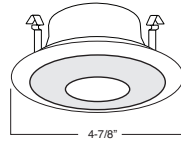

REFLECTOR:
CL, RG, W, MB,
CP, SN, BZ

TRIM:
WH, BK, SN, CP, CH,
PB, BZ

2 HOUSING COMPATIBILITY GUIDE: