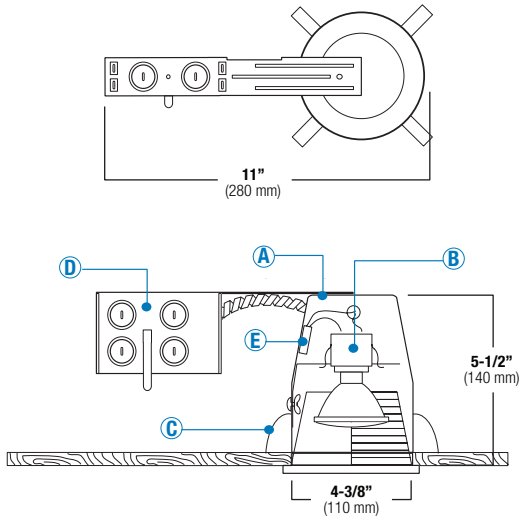

DESIGNED FOR 2" X 6" JOIST CONSTRUCTION

FEATURES

- Thermally Protected Non-IC remodel housing.
- Dependable, favorable design and effortless installation.
- Unit slips through 4-1/4" ceiling opening.
- Four preinstalled spring clips which secure the housing firmly into ceiling to accommodate different ceiling thicknesses from 1/2" to 1-3/8".
- Can be installed from below the ceiling.
- 5 1/2" height allows use in 2" x 6" joist construction.
- Preinstalled socket cap provides electrical contact protection against dust, paint and over spray.
- Adjustable socket bracket.

OPTIONS

AIR-SHUT

- Gasket to prevent air flow from heated or air conditioned spaces.
- Meets all national air flow requirements.

ITEM SELECTOR: (Please check the boxes below for the option desired)

TYPE	AIR-SHUT	OPTION	TRIM TYPE			BAFFLE	REFLECTOR	TRIM/RING	GLASS
B4R	☐ AT	☐ (W) With quick connects	☐ B401 ☐ B421 ☐ B402 ☐ B432 ☐ B420 ☐ B496 ☐ B497 ☐ B403 ☐ B461 ☐ B405 ☐ B422	☐ B406 ☐ B407 ☐ B462 ☐ B452 ☐ B455 ☐ B451 ☐ B454 ☐ B437 ☐ B438 ☐ B439 ☐ AF401	☐ AF402 ☐ B471 ☐ B472 ☐ B473 ☐ B474 ☐ B441 ☐ B443 ☐ B442 ☐ B444	☐ W ☐ P ☐ SN ☐ CP ☐ BZ	☐ CL ☐ RG ☐ W ☐ MB ☐ BZ ☐ CP ☐ SN ☐ SHZ	☐ WH ☐ BK ☐ SN ☐ CP ☐ CH ☐ PB ☐ BZ	☐ Green ☐ Yellow ☐ Pink ☐ Brown ☐ Navy Blue ☐ Orange ☐ Blue ☐ White ☐ Red

Specifications:

B4R

AIR-SHUT   OPTION   TRIM TYPE   BAFFLE   REFLECTOR   TRIM/RING   GLASS

BAFFLE	REFLECTOR	TRIM/RING
W White	CL Chrome	WH White
P Black	RG Gold	BK Black
SN Satin Nickel	W White	SN Satin Nickel
CP Copper	MB Black	CP Copper
BZ Bronze	BZ Bronze	CH Chrome
	CP Copper	PB Polish Brass
	SN Satin Nickel	BZ Bronze
	SHZ Satin Haze	

Sample of Catalog Number: B4R-AT-W-B401-W-WH

Submittal form is available @ www.iuseelite.com
Tel: 323-888-1973 • Fax: 323-888-1977

Specifications and Dimensions subject to change without notice.

REV: ELITE LIGHTING-SPEC-06-29-2011