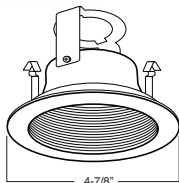

1 HOUSING COMPATIBILITY GUIDE: