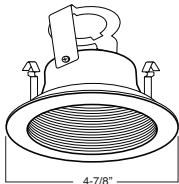

1 HOUSING COMPATIBILITY GUIDE: