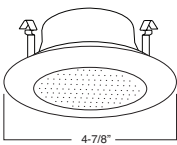

**B462CL-WH** Semi-Frosted Lens with Reflector

**REFLECTOR:**  
CL, RG, W, MB,  
CP, SN, BZ

**TRIM:**  
WH, BK, SN, CP, CH,  
PB, BZ

2 HOUSING COMPATIBILITY GUIDE:

**B452CP** Albalite Lens

**TRIM:**  
WH, BK, SN, CP, CH,  
PB, BZ