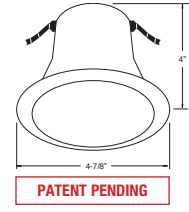

1. Designed to fit most 4" cans
2. Air-Shut baffle/reflector
3. No socket bracket necessary

GUIDE	HOUSING COMPATIBILITY	MAX. LAMP WATTAGE
1	B4IC-AT-W, B4-AT-W, B4R-AT-W	50W R/PAR20
2	B4IC-AT-W, B4-AT-W, B4R-AT-W	35W R/PAR20
3	EZ4IC, EZ4, EZ4R	50W R/PAR20