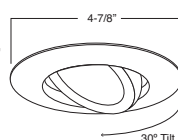

TRIM:
WH, BK, SN, CP, CH,
PB, BZ

1 HOUSING COMPATIBILITY GUIDE:

B403WH Eyeball (30° Tilt)

TRIM:
WH, BK, SN, CP, CH,
PB, BZ

1 HOUSING COMPATIBILITY GUIDE:

B461PB PAR20 Gimbal Trim (30° Tilt)

TRIM:
WH, BK, SN, CP, CH,
PB, BZ