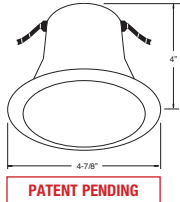

GUIDE	HOUSING COMPATIBILITY	MAX. LAMP WATTAGE
1	B4IC-AT-W, B4-AT-W, B4R-AT-W	50W R/PAR20
2	B4IC-AT-W, B4-AT-W, B4R-AT-W	35W R/PAR20
3	EZ4IC, EZ4, EZ4R	50W R/PAR20

4 INCH INCANDESCENT TRIMS

B471CP-WH
Square Phenolic/Metal Stepped Baffle

BAFFLE: W, P, SN, CP, BZ

TRIM: WH, BK, SN, CP, CH, PB, BZ

PATENT #: D510,151

1 HOUSING COMPATIBILITY GUIDE:

B472SN-WH
Square Baffle w/ Socket Bracket

BAFFLE: W, P, SN, CP, BZ

TRIM: WH, BK, SN, CP, CH, PB, BZ

PATENT #: D510,151

1 HOUSING COMPATIBILITY GUIDE:

B473CP-WH
Reflector

REFLECTOR: CL, RG, W, MB, CP, SN, BZ, SHZ

TRIM: WH, BK, SN, CP, CH, PB, BZ

PATENT #: D510,151

1 HOUSING COMPATIBILITY GUIDE:

B474CL-WH
Square Reflector w/ Socket Bracket

REFLECTOR: CL, RG, W, MB, CP, SN, BZ, SHZ

TRIM: WH, BK, SN, CP, CH, PB, BZ

PATENT #: D510,151

1 HOUSING COMPATIBILITY GUIDE:

B441WH
Square Eyeball (30° Tilt)

TRIM: WH, BK, SN, CP, CH, PB, BZ

PATENT #: D510,151

1 HOUSING COMPATIBILITY GUIDE:

B443WH
Square Slot Aperture

TRIM: WH, BK, SN, CP, CH, PB, BZ

PATENT #: D510,151

2 HOUSING COMPATIBILITY GUIDE:

B442WH
PAR20 Gimbal Trim (30° Tilt)

TRIM: WH, BK, SN, CP, CH, PB, BZ

PATENT #: D510,151

1 HOUSING COMPATIBILITY GUIDE:

B444CL-WH
Frosted Lens with Reflector

REFLECTOR: CL, RG, W, MB, CP, SN

TRIM: WH, BK, SN, CP, CH, PB, BZ

PATENT #: D510,151

2 HOUSING COMPATIBILITY GUIDE:

BAFFLE FINISH:
W White
P Black
SN Satin Nickel
CP Copper
BZ Bronze

REFLECTOR FINISH:
CL Chrome
RG Gold
W White
MB Black

BZ Bronze
CP Copper
SN Satin Nickel
SHZ Satin Haze

RING/TRIM FINISH:
WH White
BK Black
SN Satin Nickel
CP Copper

CH Chrome
PB Polish Brass
BZ Bronze

General Lighting
Wall Wash Lighting

Accent Lighting
Sloped Ceiling Lighting

Task Lighting