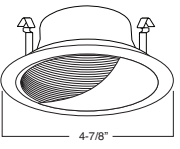

2 HOUSING COMPATIBILITY GUIDE: