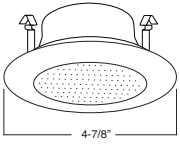

TRIM:
WH, BK, SN, CP, CH,
PB, BZ

2 HOUSING COMPATIBILITY GUIDE: