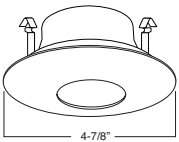

2 HOUSING COMPATIBILITY GUIDE: