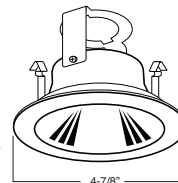

TRIM:
WH, BK, SN, CP, CH,
PB, BZ

1 HOUSING COMPATIBILITY GUIDE:

B432RG-WH Reflector with Socket Bracket

REFLECTOR:
CL, RG, W, MB,
CP, SN, BZ, SHZ

TRIM:
WH, BK, SN, CP, CH,
PB, BZ

1 HOUSING COMPATIBILITY GUIDE: