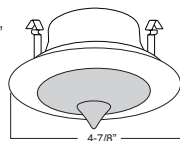

2 HOUSING COMPATIBILITY GUIDE: