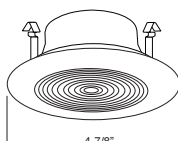

TRIM:
WH, BK, SN, CP, CH,
PB, BZ

2 HOUSING COMPATIBILITY GUIDE: