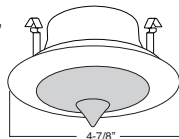

2 HOUSING COMPATIBILITY GUIDE: