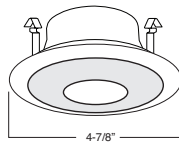

2 HOUSING COMPATIBILITY GUIDE: