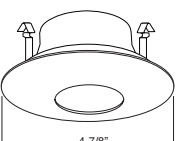

2 HOUSING COMPATIBILITY GUIDE: