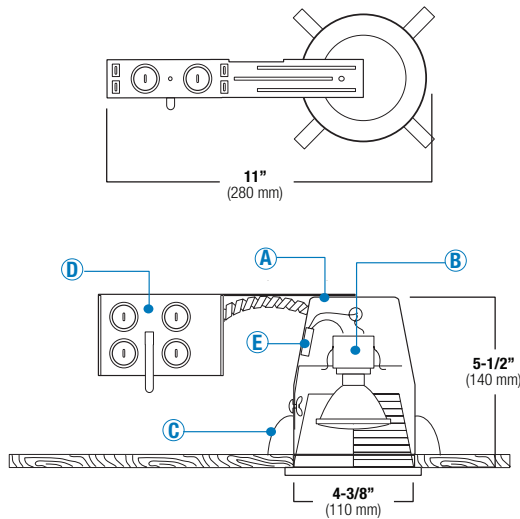

FEATURES

- Thermally Protected Non-IC remodel housing.
- Dependable, favorable design and effortless installation.
- Unit slips through 4-1/4" ceiling opening.
- Four preinstalled spring clips which secure the housing firmly into ceiling to accommodate different ceiling thicknesses from 1/2" to 1-3/8".
- Can be installed from below the ceiling.
- 5 1/2" height allows use in 2" x 6" joist construction.
- Preinstalled socket cap provides electrical contact protection against dust, paint and over spray.
- Adjustable socket bracket.

OPTIONS

AIR-SHUT

- Gasket to prevent air flow from heated or air conditioned spaces.
- Meets all national air flow requirements.

ITEM SELECTOR: (Please check the boxes below for the option desired)

TYPE	AIR-SHUT	OPTION	TRIM TYPE			BAFFLE	REFLECTOR	TRIM/RING	GLASS
B4R	☐ AT	☐ (W) With quick connects	☐ B401 ☐ B421 ☐ B402 ☐ B432 ☐ B420 ☐ B496 ☐ B497 ☐ B403 ☐ B461 ☐ B405 ☐ B422	☐ B406 ☐ B407 ☐ B462 ☐ B452 ☐ B455 ☐ B451 ☐ B454 ☐ B437 ☐ B438 ☐ B439 ☐ AF401	☐ AF402 ☐ B471 ☐ B472 ☐ B473 ☐ B474 ☐ B441 ☐ B443 ☐ B442 ☐ B444	☐ W ☐ P ☐ SN ☐ CP ☐ BZ	☐ CL ☐ RG ☐ W ☐ MB ☐ BZ ☐ CP ☐ SN ☐ SHZ	☐ WH ☐ BK ☐ SN ☐ CP ☐ CH ☐ PB ☐ BZ	☐ Green ☐ Yellow ☐ Pink ☐ Brown ☐ Navy Blue ☐ Orange ☐ Blue ☐ White ☐ Red

Specifications:

B4R

AIR-SHUT   OPTION   TRIM TYPE   BAFFLE   REFLECTOR   TRIM/RING   GLASS

BAFFLE	REFLECTOR	TRIM/RING
W White	CL Chrome	WH White
P Black	RG Gold	BK Black
SN Satin Nickel	W White	SN Satin Nickel
CP Copper	MB Black	CP Copper
BZ Bronze	BZ Bronze	CH Chrome
	CP Copper	PB Polish Brass
	SN Satin Nickel	BZ Bronze
	SHZ Satin Haze	

Sample of Catalog Number: B4R-AT-W-B401-W-WH

Submittal form is available @ www.iuseelite.com
Tel: 323-888-1973 • Fax: 323-888-1977

Specifications and Dimensions subject to change without notice.

REV: ELITE LIGHTING-SPEC-06-29-2011