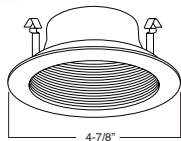

Specifications and Dimensions subject to change without notice.

REV: ELITE LIGHTING-SPEC-06-29-2011

4" INCANDESCENT TRIMS

B401CP-CP Phenolic/Metal Stepped Baffle

BAFFLE:
W, P, SN, CP, BZ

TRIM:
WH, BK, SN, CP, CH,
PB, BZ