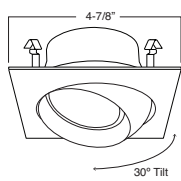

4" INCANDESCENT TRIMS

AIR SHUT

NEW CLIP DESIGN

AF401W-WH
Self Flange Baffle

AIR SHUT

NEW CLIP DESIGN

BAFFLE:
W, P, SN, CP, BZ

TRIM:
WH- WHITE SELF FLANGE

3 HOUSING COMPATIBILITY GUIDE:

AF402CP-WH
Self Flange Reflector

AIR SHUT

NEW CLIP DESIGN

REFLECTOR:
CL, RG, W, MB, CP

TRIM:
WH- WHITE SELF FLANGE

3 HOUSING COMPATIBILITY GUIDE:

1. Designed to fit most 4" cans
2. Air-Shut baffle/reflector
3. No socket bracket necessary

GUIDE	HOUSING COMPATIBILITY	MAX. LAMP WATTAGE
1	B4IC-AT-W, B4-AT-W, B4R-AT-W	50W R/PAR20
2	B4IC-AT-W, B4-AT-W, B4R-AT-W	35W R/PAR20
3	EZ4IC, EZ4, EZ4R	50W R/PAR20

4 INCH INCANDESCENT TRIMS

B471CP-WH
Square Phenolic/Metal Stepped Baffle

BAFFLE:
W, P, SN, CP, BZ

TRIM:
WH, BK, SN, CP, CH, PB, BZ

PATENT #: D510,151

1 HOUSING COMPATIBILITY GUIDE:

B472SN-WH
Square Baffle w/ Socket Bracket

BAFFLE:
W, P, SN, CP, BZ

TRIM:
WH, BK, SN, CP, CH, PB, BZ

PATENT #: D510,151

1 HOUSING COMPATIBILITY GUIDE:

B473CP-WH
Reflector

REFLECTOR:
CL, RG, W, MB, CP, SN, BZ, SHZ

TRIM:
WH, BK, SN, CP, CH, PB, BZ

PATENT #: D510,151

1 HOUSING COMPATIBILITY GUIDE:

B474CL-WH
Square Reflector w/ Socket Bracket

REFLECTOR:
CL, RG, W, MB, CP, SN, BZ, SHZ

TRIM:
WH, BK, SN, CP, CH, PB, BZ

PATENT #: D510,151

1 HOUSING COMPATIBILITY GUIDE:

B441WH
Square Eyeball (30° Tilt)

TRIM:
WH, BK, SN, CP, CH, PB, BZ

PATENT #: D510,151

1 HOUSING COMPATIBILITY GUIDE:

B443WH
Square Slot Aperture

TRIM:
WH, BK, SN, CP, CH, PB, BZ

PATENT #: D510,151

2 HOUSING COMPATIBILITY GUIDE:

B442WH
PAR20 Gimbal Trim (30° Tilt)

TRIM:
WH, BK, SN, CP, CH, PB, BZ

PATENT #: D510,151

1 HOUSING COMPATIBILITY GUIDE:

B444CL-WH
Frosted Lens with Reflector

REFLECTOR:
CL, RG, W, MB, CP, SN

TRIM:
WH, BK, SN, CP, CH, PB, BZ

PATENT #: D510,151

2 HOUSING COMPATIBILITY GUIDE:

BAFFLE FINISH:
W White
P Black
SN Satin Nickel
CP Copper
BZ Bronze