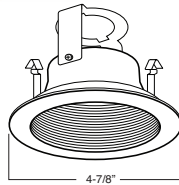

1 HOUSING COMPATIBILITY GUIDE: