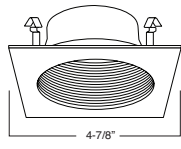

4" INCANDESCENT TRIMS

AIR SHUT

NEW CLIP DESIGN

AF401W-WH
Self Flange Baffle

AIR SHUT

NEW CLIP DESIGN

BAFFLE:
W, P, SN, CP, BZ

TRIM:
WH- WHITE SELF FLANGE

3 HOUSING COMPATIBILITY GUIDE:

AF402CP-WH
Self Flange Reflector

AIR SHUT

NEW CLIP DESIGN

REFLECTOR:
CL, RG, W, MB, CP

TRIM:
WH- WHITE SELF FLANGE

3 HOUSING COMPATIBILITY GUIDE:

1. Designed to fit most 4" cans
2. Air-Shut baffle/reflector
3. No socket bracket necessary

GUIDE	HOUSING COMPATIBILITY	MAX. LAMP WATTAGE
1	B4IC-AT-W, B4-AT-W, B4R-AT-W	50W R/PAR20
2	B4IC-AT-W, B4-AT-W, B4R-AT-W	35W R/PAR20
3	EZ4IC, EZ4, EZ4R	50W R/PAR20

4 INCH INCANDESCENT TRIMS

B471CP-WH
Square Phenolic/Metal Stepped Baffle

BAFFLE:
W, P, SN, CP, BZ

TRIM:
WH, BK, SN, CP, CH, PB, BZ

PATENT #: D510,151

1 HOUSING COMPATIBILITY GUIDE:

B472SN-WH
Square Baffle w/ Socket Bracket

BAFFLE:
W, P, SN, CP, BZ

TRIM:
WH, BK, SN, CP, CH, PB, BZ

PATENT #: D510,151

1 HOUSING COMPATIBILITY GUIDE:

B473CP-WH
Reflector

REFLECTOR:
CL, RG, W, MB, CP, SN, BZ, SHZ

TRIM:
WH, BK, SN, CP, CH, PB, BZ

PATENT #: D510,151

1 HOUSING COMPATIBILITY GUIDE:

B474CL-WH
Square Reflector w/ Socket Bracket

REFLECTOR:
CL, RG, W, MB, CP, SN, BZ, SHZ

TRIM:
WH, BK, SN, CP, CH, PB, BZ

PATENT #: D510,151

1 HOUSING COMPATIBILITY GUIDE:

B441WH
Square Eyeball (30° Tilt)

TRIM:
WH, BK, SN, CP, CH, PB, BZ

PATENT #: D510,151

1 HOUSING COMPATIBILITY GUIDE:

B443WH
Square Slot Aperture

TRIM:
WH, BK, SN, CP, CH, PB, BZ

PATENT #: D510,151

2 HOUSING COMPATIBILITY GUIDE:

B442WH
PAR20 Gimbal Trim (30° Tilt)

TRIM:
WH, BK, SN, CP, CH, PB, BZ

PATENT #: D510,151

1 HOUSING COMPATIBILITY GUIDE:

B444CL-WH
Frosted Lens with Reflector

REFLECTOR:
CL, RG, W, MB, CP, SN

TRIM:
WH, BK, SN, CP, CH, PB, BZ

PATENT #: D510,151

2 HOUSING COMPATIBILITY GUIDE:

BAFFLE FINISH:
W White
P Black
SN Satin Nickel
CP Copper
BZ Bronze