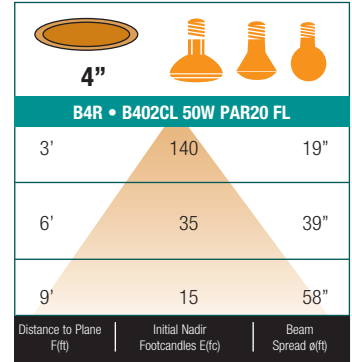

FEATURES

- Thermally Protected Non-IC remodel housing.
- Dependable, favorable design and effortless installation.
- Unit slips through 4-1/4" ceiling opening.
- Four preinstalled spring clips which secure the housing firmly into ceiling to accommodate different ceiling thicknesses from 1/2" to 1-3/8".
- Can be installed from below the ceiling.
- 5 1/2" height allows use in 2" x 6" joist construction.
- Preinstalled socket cap provides electrical contact protection against dust, paint and over spray.
- Adjustable socket bracket.

OPTIONS

AIR-SHUT

- Gasket to prevent air flow from heated or air conditioned spaces.
- Meets all national air flow requirements.

ITEM SELECTOR: (Please check the boxes below for the option desired)

TYPE	AIR-SHUT	OPTION	TRIM TYPE			BAFFLE	REFLECTOR	TRIM/RING	GLASS
B4R	☐ AT	☐ (W) With quick connects	☐ B401 ☐ B421 ☐ B402 ☐ B432 ☐ B420 ☐ B496 ☐ B497 ☐ B403 ☐ B461 ☐ B405 ☐ B422	☐ B406 ☐ B407 ☐ B462 ☐ B452 ☐ B455 ☐ B451 ☐ B454 ☐ B437 ☐ B438 ☐ B439 ☐ AF401	☐ AF402 ☐ B471 ☐ B472 ☐ B473 ☐ B474 ☐ B441 ☐ B443 ☐ B442 ☐ B444	☐ W ☐ P ☐ SN ☐ CP ☐ BZ	☐ CL ☐ RG ☐ W ☐ MB ☐ BZ ☐ CP ☐ SN ☐ SHZ	☐ WH ☐ BK ☐ SN ☐ CP ☐ CH ☐ PB ☐ BZ	☐ Green ☐ Yellow ☐ Pink ☐ Brown ☐ Navy Blue ☐ Orange ☐ Blue ☐ White ☐ Red

Specifications:

B4R

AIR-SHUT   OPTION   TRIM TYPE   BAFFLE   REFLECTOR   TRIM/RING   GLASS

BAFFLE	REFLECTOR	TRIM/RING
W White	CL Chrome	WH White
P Black	RG Gold	BK Black
SN Satin Nickel	W White	SN Satin Nickel
CP Copper	MB Black	CP Copper
BZ Bronze	BZ Bronze	CH Chrome
	CP Copper	PB Polish Brass
	SN Satin Nickel	BZ Bronze
	SHZ Satin Haze	

Sample of Catalog Number: B4R-AT-W-B401-W-WH

Submittal form is available @ www.iuseelite.com
Tel: 323-888-1973 • Fax: 323-888-1977

Specifications and Dimensions subject to change without notice.

REV: ELITE LIGHTING-SPEC-06-29-2011