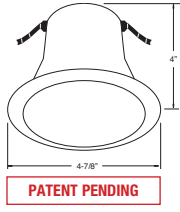

GUIDE	HOUSING COMPATIBILITY	MAX. LAMP WATTAGE
1	B4IC-AT-W, B4-AT-W, B4R-AT-W	50W R/PAR20
2	B4IC-AT-W, B4-AT-W, B4R-AT-W	35W R/PAR20
3	EZ4IC, EZ4, EZ4R	50W R/PAR20

4 INCH INCANDESCENT TRIMS

B471CP-WH Square Phenolic/Metal Stepped Baffle

BAFFLE: W, P, SN, CP, BZ

TRIM: WH, BK, SN, CP, CH, PB, BZ

PATENT #: D510,151

1 HOUSING COMPATIBILITY GUIDE:

B472SN-WH Square Baffle w/ Socket Bracket

BAFFLE: W, P, SN, CP, BZ

TRIM: WH, BK, SN, CP, CH, PB, BZ

PATENT #: D510,151

1 HOUSING COMPATIBILITY GUIDE:

B473CP-WH Reflector

REFLECTOR: CL, RG, W, MB, CP, SN, BZ, SHZ

TRIM: WH, BK, SN, CP, CH, PB, BZ

PATENT #: D510,151

1 HOUSING COMPATIBILITY GUIDE:

B474CL-WH Square Reflector w/ Socket Bracket

REFLECTOR: CL, RG, W, MB, CP, SN, BZ, SHZ

TRIM: WH, BK, SN, CP, CH, PB, BZ

PATENT #: D510,151

1 HOUSING COMPATIBILITY GUIDE:

B441WH Square Eyeball (30° Tilt)

TRIM: WH, BK, SN, CP, CH, PB, BZ

PATENT #: D510,151

1 HOUSING COMPATIBILITY GUIDE:

B443WH Square Slot Aperture

TRIM: WH, BK, SN, CP, CH, PB, BZ

PATENT #: D510,151

2 HOUSING COMPATIBILITY GUIDE:

B442WH PAR20 Gimbal Trim (30° Tilt)

TRIM: WH, BK, SN, CP, CH, PB, BZ

PATENT #: D510,151

1 HOUSING COMPATIBILITY GUIDE:

B444CL-WH Frosted Lens with Reflector

REFLECTOR: CL, RG, W, MB, CP, SN

TRIM: WH, BK, SN, CP, CH, PB, BZ

PATENT #: D510,151

2 HOUSING COMPATIBILITY GUIDE:

BAFFLE FINISH:
W White
P Black
SN Satin Nickel
CP Copper
BZ Bronze

REFLECTOR FINISH:
CL Chrome
RG Gold
W White
MB Black

BZ Bronze
CP Copper
SN Satin Nickel
SHZ Satin Haze

RING/TRIM FINISH:
WH White
BK Black
SN Satin Nickel
CP Copper

CH Chrome
PB Polish Brass
BZ Bronze

General Lighting
Wall Wash Lighting

Accent Lighting
Sloped Ceiling Lighting

Task Lighting