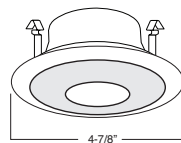

2 HOUSING COMPATIBILITY GUIDE: