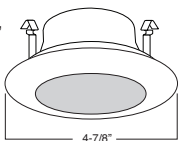

2 HOUSING COMPATIBILITY GUIDE: