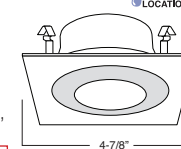

BAFFLE FINISH:
W White
P Black
SN Satin Nickel
CP Copper
BZ Bronze

REFLECTOR FINISH:
CL Chrome
RG Gold
W White
MB Black

BZ Bronze
CP Copper
SN Satin Nickel
SHZ Satin Haze

RING/TRIM FINISH:
WH White
BK Black
SN Satin Nickel
CP Copper

CH Chrome
PB Polish Brass
BZ Bronze

General Lighting
Wall Wash Lighting

Accent Lighting
Sloped Ceiling Lighting

Task Lighting