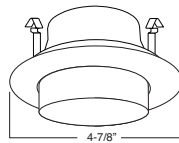

TRIM:
WH, BK, SN, CP, CH,
PB, BZ