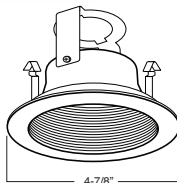

1 HOUSING COMPATIBILITY GUIDE: