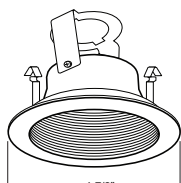

1 HOUSING COMPATIBILITY GUIDE: