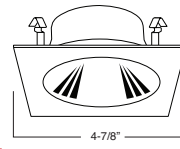

4" INCANDESCENT TRIMS

AIR SHUT

NEW CLIP DESIGN

AF401W-WH
Self Flange Baffle

AIR SHUT

NEW CLIP DESIGN

BAFFLE:
W, P, SN, CP, BZ

TRIM:
WH- WHITE SELF FLANGE

3 HOUSING COMPATIBILITY GUIDE:

AF402CP-WH
Self Flange Reflector

AIR SHUT

NEW CLIP DESIGN

REFLECTOR:
CL, RG, W, MB, CP

TRIM:
WH- WHITE SELF FLANGE

3 HOUSING COMPATIBILITY GUIDE:

1. Designed to fit most 4" cans
2. Air-Shut baffle/reflector
3. No socket bracket necessary

GUIDE	HOUSING COMPATIBILITY	MAX. LAMP WATTAGE
1	B4IC-AT-W, B4-AT-W, B4R-AT-W	50W R/PAR20
2	B4IC-AT-W, B4-AT-W, B4R-AT-W	35W R/PAR20
3	EZ4IC, EZ4, EZ4R	50W R/PAR20

4 INCH INCANDESCENT TRIMS

B471CP-WH
Square Phenolic/Metal Stepped Baffle

BAFFLE:
W, P, SN, CP, BZ

TRIM:
WH, BK, SN, CP, CH, PB, BZ

PATENT #: D510,151

1 HOUSING COMPATIBILITY GUIDE:

B472SN-WH
Square Baffle w/ Socket Bracket

BAFFLE:
W, P, SN, CP, BZ

TRIM:
WH, BK, SN, CP, CH, PB, BZ

PATENT #: D510,151

1 HOUSING COMPATIBILITY GUIDE:

B473CP-WH
Reflector

REFLECTOR:
CL, RG, W, MB, CP, SN, BZ, SHZ

TRIM:
WH, BK, SN, CP, CH, PB, BZ

PATENT #: D510,151

1 HOUSING COMPATIBILITY GUIDE:

B474CL-WH
Square Reflector w/ Socket Bracket

REFLECTOR:
CL, RG, W, MB, CP, SN, BZ, SHZ

TRIM:
WH, BK, SN, CP, CH, PB, BZ

PATENT #: D510,151

1 HOUSING COMPATIBILITY GUIDE:

B441WH
Square Eyeball (30° Tilt)

TRIM:
WH, BK, SN, CP, CH, PB, BZ

PATENT #: D510,151

1 HOUSING COMPATIBILITY GUIDE:

B443WH
Square Slot Aperture

TRIM:
WH, BK, SN, CP, CH, PB, BZ

PATENT #: D510,151

2 HOUSING COMPATIBILITY GUIDE:

B442WH
PAR20 Gimbal Trim (30° Tilt)

TRIM:
WH, BK, SN, CP, CH, PB, BZ

PATENT #: D510,151

1 HOUSING COMPATIBILITY GUIDE:

B444CL-WH
Frosted Lens with Reflector

REFLECTOR:
CL, RG, W, MB, CP, SN

TRIM:
WH, BK, SN, CP, CH, PB, BZ

PATENT #: D510,151

2 HOUSING COMPATIBILITY GUIDE:

BAFFLE FINISH:
W White
P Black
SN Satin Nickel
CP Copper
BZ Bronze