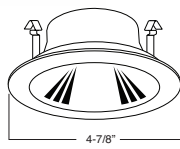

REFLECTOR:
CL, RG, W, MB,
CP, SN, BZ, SHZ

TRIM:
WH, BK, SN, CP, CH,
PB, BZ

1 HOUSING COMPATIBILITY GUIDE: