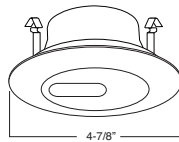

2 HOUSING COMPATIBILITY GUIDE: