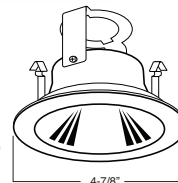

REFLECTOR:
CL, RG, W, MB,
CP, SN, BZ, SHZ

TRIM:
WH, BK, SN, CP, CH,
PB, BZ

1 HOUSING COMPATIBILITY GUIDE: