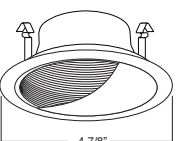

2 HOUSING COMPATIBILITY GUIDE: