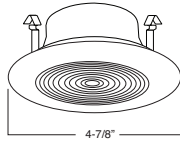

TRIM:
WH, BK, SN, CP, CH,
PB, BZ

2 HOUSING COMPATIBILITY GUIDE: