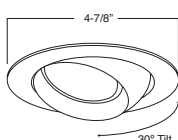

TRIM:
WH, BK, SN, CP, CH,
PB, BZ

1 HOUSING COMPATIBILITY GUIDE:

B403WH Eyeball (30° Tilt)

TRIM:
WH, BK, SN, CP, CH,
PB, BZ

1 HOUSING COMPATIBILITY GUIDE:

B461PB PAR20 Gimbal Trim (30° Tilt)

TRIM:
WH, BK, SN, CP, CH,
PB, BZ