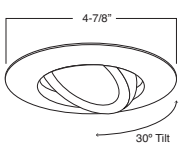

TRIM:
WH, BK, SN, CP, CH,
PB, BZ

1 HOUSING COMPATIBILITY GUIDE:

B403WH Eyeball (30° Tilt)

TRIM:
WH, BK, SN, CP, CH,
PB, BZ

1 HOUSING COMPATIBILITY GUIDE:

B461PB PAR20 Gimbal Trim (30° Tilt)

TRIM:
WH, BK, SN, CP, CH,
PB, BZ