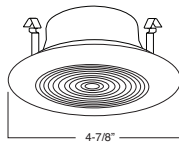

TRIM:
WH, BK, SN, CP, CH,
PB, BZ

2 HOUSING COMPATIBILITY GUIDE: