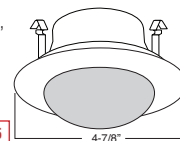

PATENT #: D509,615

2 HOUSING COMPATIBILITY GUIDE:

BAFFLE FINISH:
W White
P Black
SN Satin Nickel
CP Copper
BZ Bronze

REFLECTOR FINISH:
CL Chrome
RG Gold
W White
MB Black

BZ Bronze
CP Copper
SN Satin Nickel
SHZ Satin Haze

RING/TRIM FINISH:
WH White
BK Black
SN Satin Nickel
CP Copper

CH Chrome
PB Polish Brass
BZ Bronze

GUIDE	HOUSING COMPATIBILITY	MAX. LAMP WATTAGE
1	B4IC-AT-W, B4-AT-W, B4R-AT-W	50W R/PAR20
2	B4IC-AT-W, B4-AT-W, B4R-AT-W	35W R/PAR20