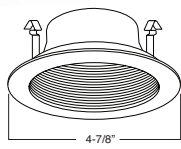

Specifications and Dimensions subject to change without notice.

REV: ELITE LIGHTING-SPEC-06-29-2011

4" INCANDESCENT TRIMS

B401CP-CP Phenolic/Metal Stepped Baffle

BAFFLE:
W, P, SN, CP, BZ

TRIM:
WH, BK, SN, CP, CH,
PB, BZ