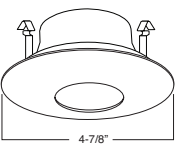

2 HOUSING COMPATIBILITY GUIDE: