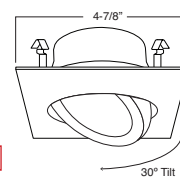

4" INCANDESCENT TRIMS

AIR SHUT

NEW CLIP DESIGN

AF401W-WH
Self Flange Baffle

AIR SHUT

NEW CLIP DESIGN

BAFFLE:
W, P, SN, CP, BZ

TRIM:
WH- WHITE SELF FLANGE

3 HOUSING COMPATIBILITY GUIDE:

AF402CP-WH
Self Flange Reflector

AIR SHUT

NEW CLIP DESIGN

REFLECTOR:
CL, RG, W, MB, CP

TRIM:
WH- WHITE SELF FLANGE

3 HOUSING COMPATIBILITY GUIDE:

1. Designed to fit most 4" cans
2. Air-Shut baffle/reflector
3. No socket bracket necessary

GUIDE	HOUSING COMPATIBILITY	MAX. LAMP WATTAGE
1	B4IC-AT-W, B4-AT-W, B4R-AT-W	50W R/PAR20
2	B4IC-AT-W, B4-AT-W, B4R-AT-W	35W R/PAR20
3	EZ4IC, EZ4, EZ4R	50W R/PAR20

4 INCH INCANDESCENT TRIMS

B471CP-WH
Square Phenolic/Metal Stepped Baffle

BAFFLE:
W, P, SN, CP, BZ

TRIM:
WH, BK, SN, CP, CH, PB, BZ

PATENT #: D510,151

1 HOUSING COMPATIBILITY GUIDE:

B472SN-WH
Square Baffle w/ Socket Bracket

BAFFLE:
W, P, SN, CP, BZ

TRIM:
WH, BK, SN, CP, CH, PB, BZ

PATENT #: D510,151

1 HOUSING COMPATIBILITY GUIDE:

B473CP-WH
Reflector

REFLECTOR:
CL, RG, W, MB, CP, SN, BZ, SHZ

TRIM:
WH, BK, SN, CP, CH, PB, BZ

PATENT #: D510,151

1 HOUSING COMPATIBILITY GUIDE:

B474CL-WH
Square Reflector w/ Socket Bracket

REFLECTOR:
CL, RG, W, MB, CP, SN, BZ, SHZ

TRIM:
WH, BK, SN, CP, CH, PB, BZ

PATENT #: D510,151

1 HOUSING COMPATIBILITY GUIDE:

B441WH
Square Eyeball (30° Tilt)

TRIM:
WH, BK, SN, CP, CH, PB, BZ

PATENT #: D510,151

1 HOUSING COMPATIBILITY GUIDE:

B443WH
Square Slot Aperture

TRIM:
WH, BK, SN, CP, CH, PB, BZ

PATENT #: D510,151

2 HOUSING COMPATIBILITY GUIDE:

B442WH
PAR20 Gimbal Trim (30° Tilt)

TRIM:
WH, BK, SN, CP, CH, PB, BZ

PATENT #: D510,151

1 HOUSING COMPATIBILITY GUIDE:

B444CL-WH
Frosted Lens with Reflector

REFLECTOR:
CL, RG, W, MB, CP, SN

TRIM:
WH, BK, SN, CP, CH, PB, BZ

PATENT #: D510,151

2 HOUSING COMPATIBILITY GUIDE:

BAFFLE FINISH:
W White
P Black
SN Satin Nickel
CP Copper
BZ Bronze