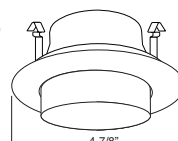

TRIM:
WH, BK, SN, CP, CH,
PB, BZ