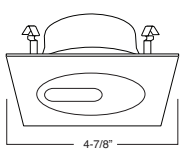

1 HOUSING COMPATIBILITY GUIDE:

B443WH
Square Slot Aperture

TRIM:
WH, BK, SN, CP, CH, PB, BZ

PATENT #: D510,151

2 HOUSING COMPATIBILITY GUIDE:

B442WH
PAR20 Gimbal Trim (30° Tilt)

TRIM:
WH, BK, SN, CP, CH, PB, BZ