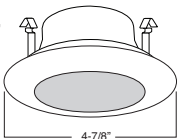

2 HOUSING COMPATIBILITY GUIDE: