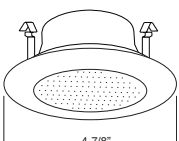

2 HOUSING COMPATIBILITY GUIDE: