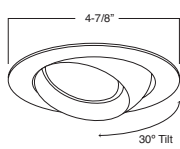

TRIM:
WH, BK, SN, CP, CH,
PB, BZ

1 HOUSING COMPATIBILITY GUIDE:

B403WH Eyeball (30° Tilt)

TRIM:
WH, BK, SN, CP, CH,
PB, BZ

1 HOUSING COMPATIBILITY GUIDE:

B461PB PAR20 Gimbal Trim (30° Tilt)

TRIM:
WH, BK, SN, CP, CH,
PB, BZ