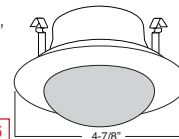

B438WH Designer Point Shower Lite

FOR WET LOCATION

TRIM:
WH, BK, SN, CP, CH, PB, BZ

2 HOUSING COMPATIBILITY GUIDE:

B439WH Smooth Frost Dome Shower Lite

FOR WET LOCATION

TRIM:
WH, BK, SN, CP, CH, PB, BZ

PATENT #: D509,615