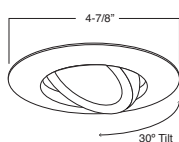

TRIM:
WH, BK, SN, CP, CH,
PB, BZ

1 HOUSING COMPATIBILITY GUIDE:

B403WH Eyeball (30° Tilt)

TRIM:
WH, BK, SN, CP, CH,
PB, BZ

1 HOUSING COMPATIBILITY GUIDE:

B461PB PAR20 Gimbal Trim (30° Tilt)

TRIM:
WH, BK, SN, CP, CH,
PB, BZ