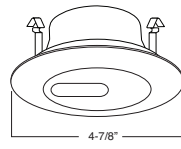

TRIM:
WH, BK, SN, CP, CH,
PB, BZ

2 HOUSING COMPATIBILITY GUIDE: