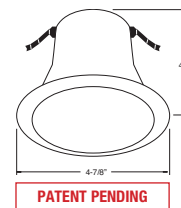

GUIDE	HOUSING COMPATIBILITY	MAX. LAMP WATTAGE
1	B4IC-AT-W, B4-AT-W, B4R-AT-W	50W R/PAR20
2	B4IC-AT-W, B4-AT-W, B4R-AT-W	35W R/PAR20
3	EZ4IC, EZ4, EZ4R	50W R/PAR20

4 INCH INCANDESCENT TRIMS

B471CP-WH
Square Phenolic/Metal Stepped Baffle