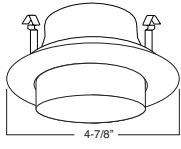

TRIM:
WH, BK, SN, CP, CH,
PB, BZ