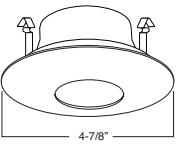

2 HOUSING COMPATIBILITY GUIDE: