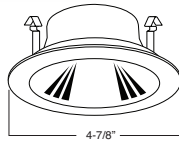

REFLECTOR:
CL, RG, W, MB,
CP, SN, BZ, SHZ

TRIM:
WH, BK, SN, CP, CH,
PB, BZ

1 HOUSING COMPATIBILITY GUIDE: