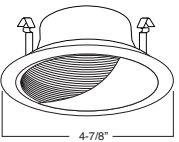

2 HOUSING COMPATIBILITY GUIDE: