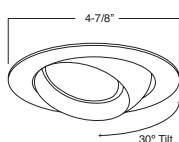

TRIM:
WH, BK, SN, CP, CH,
PB, BZ

1 HOUSING COMPATIBILITY GUIDE:

B403WH Eyeball (30° Tilt)

TRIM:
WH, BK, SN, CP, CH,
PB, BZ

1 HOUSING COMPATIBILITY GUIDE:

B461PB PAR20 Gimbal Trim (30° Tilt)

TRIM:
WH, BK, SN, CP, CH,
PB, BZ