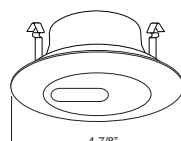

2 HOUSING COMPATIBILITY GUIDE: