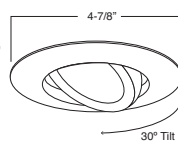

1 HOUSING COMPATIBILITY GUIDE:

**B403WH** Eyeball (30° Tilt)

**TRIM:**  
WH, BK, SN, CP, CH,  
PB, BZ

1 HOUSING COMPATIBILITY GUIDE:

**B461PB** PAR20 Gimbal Trim (30° Tilt)

**TRIM:**  
WH, BK, SN, CP, CH,  
PB, BZ