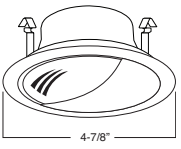

2 HOUSING COMPATIBILITY GUIDE: