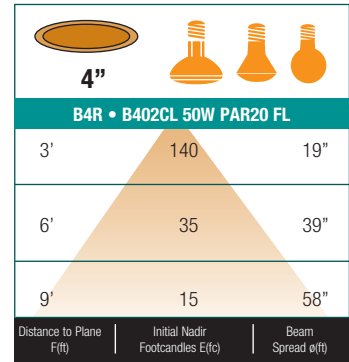

BEAM DIA. MEASURED AT 50% OF NADIR F.C.