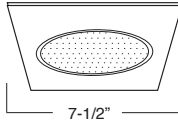

6" Incandescent Trims

(LAMP WATTAGE: (1) MAX. 75W R/PAR40/PAR38, 75W R/PAR30, 60W A19, 65W BR30)

Catalog Number:

Project Name:

Type:

Note:

BAFFLE FINISH:
W, P, SN, CP, BZ

TRIM/RING FINISH:
WH, BK, SN, CP

REFLECTOR FINISH:
CL, RG, W, MB,
SN, CP

TRIM/RING FINISH:
WH, BK, SN, CP

TRIM/RING FINISH:
WH

TRIM/RING FINISH:
WH

TRIM/RING FINISH:
WH

LENS:
WHITE

TRIM/RING FINISH:
WH

LENS:
CLEAR

TRIM/RING FINISH:
WH

LENS:
WHITE

TRIM/RING FINISH:
WH

LENS:
FROSTED

TRIM/RING FINISH:
WH

LENS:
FROSTED/CLEAR

TRIM/RING FINISH:
WH

BAFFLE	REFLECTOR	TRIM RING
W White	CL Chrome	WH White
P Black	RG Gold	BK Black
SN Satin Nickel	W White	SN Satin Nickel
CP Copper	MB Black	CP Copper
BZ Bronze	CP Copper	CH Chrome
	SN Satin Nickel	PB Polish Brass
		BZ Bronze

*For custom baffle, reflector, trim ring, glass color and lens options, please consult factory.