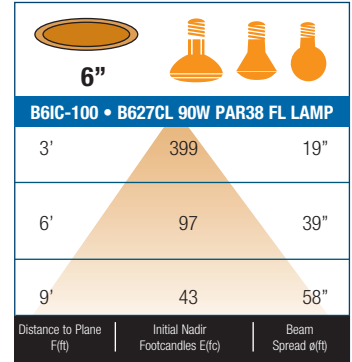

FEATURES

- Thermally Protected IC housing.
- Adjustable socket bracket.
- Wire through junction box.
- Preinstalled adjustable bar hanger.
- Dependable, favorable design and effortless installation.
- 7-1/2" height allows use in 2" x 8" joist construction.
- Special screw on the frame locks bar hangers in place which prevents the housing from any movement once installed.
- Preinstalled socket cap provides electrical contact protection against dust, paint and over spray.

OPTIONS

AIR-SHUT

- Gasket to prevent air flow from heated or air conditioned spaces.
- Meets all national air flow requirements.

ITEM SELECTOR: (Please check the boxes below for the option desired)

TYPE	AIR-SHUT	OPTION	TRIM TYPE	BAFFLE	REFLECTOR	TRIM/RING	GLASS	
B6IC-100	☐ AT	☐ (W) With quick connects	☐ B630	☐ W	☐ CL	☐ WH	☐ Green	
			☐ B640	☐ P	☐ RG	☐ BK	☐ Yellow	
			☐ B620	☐ SN	☐ W	☐ SN	☐ Pink	
			☐ B631	☐ CP	☐ MB	☐ CP	☐ Brown	
			☐ B632	☐ BZ	☐ BZ	☐ CH	☐ Navy Blue	
			☐ AF637		☐ CP	☐ PB	☐ Orange	
			☐ AF631		☐ SN	☐ BZ	☐ Blue	
			☐ AF639		☐ SHZ		☐ White	
			☐ AF640				☐ Red	
			☐ B610	☐ B630	☐ W	☐ CL	☐ WH	☐ Green
			☐ B607	☐ B640	☐ P	☐ RG	☐ BK	☐ Yellow
			☐ B627	☐ B620	☐ SN	☐ W	☐ SN	☐ Pink
				☐ B631	☐ CP	☐ MB	☐ CP	☐ Brown
				☐ B632	☐ BZ	☐ BZ	☐ CH	☐ Navy Blue
				☐ AF637		☐ CP	☐ PB	☐ Orange
				☐ AF631		☐ SN	☐ BZ	☐ Blue
				☐ AF639		☐ SHZ		☐ White
				☐ AF640				☐ Red

Specifications:

B6IC-100

AIR-SHUT   OPTION   TRIM TYPE   BAFFLE   REFLECTOR   TRIM/RING   GLASS

BAFFLE	REFLECTOR	TRIM/RING
W White	CL Chrome	WH White
P Black	RG Gold	BK Black
SN Satin Nickel	W White	SN Satin Nickel
CP Copper	MB Black	CP Copper
BZ Bronze	BZ Bronze	CH Chrome
	CP Copper	PB Polish Brass
	SN Satin Nickel	BZ Bronze
	SHZ Satin Haze	

Sample of Catalog Number: B6IC-100-AT-W-B630-W-WH

Submittal form is available @ www.iuseelite.com
Tel: 323-888-1973 • Fax: 323-888-1977

Specifications and Dimensions subject to change without notice.

REV: ELITE LIGHTING-SPEC-06-29-2011