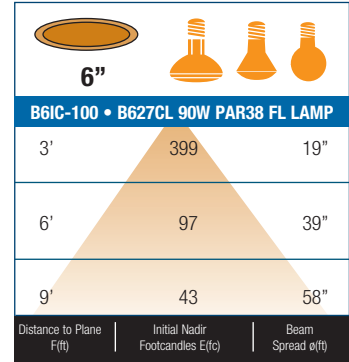

BEAM DIA. MEASURED AT 50% OF NADIR F.C.

FEATURES

- Thermally Protected IC housing.
- Adjustable socket bracket.
- Wire through junction box.
- Preinstalled adjustable bar hanger.
- Dependable, favorable design and effortless installation.
- 7-1/2" height allows use in 2" x 8" joist construction.
- Special screw on the frame locks bar hangers in place which prevents the housing from any movement once installed.
- Preinstalled socket cap provides electrical contact protection against dust, paint and over spray.

OPTIONS

AIR-SHUT

- Gasket to prevent air flow from heated or air conditioned spaces.
- Meets all national air flow requirements.

ITEM SELECTOR: (Please check the boxes below for the option desired)

TYPE	AIR-SHUT	OPTION	TRIM TYPE	BAFFLE	REFLECTOR	TRIM/RING	GLASS	
B6IC-100	☐ AT	☐ (W) With quick connects	☐ B630	☐ W	☐ CL	☐ WH	☐ Green	
			☐ B640	☐ P	☐ RG	☐ BK	☐ Yellow	
			☐ B620	☐ SN	☐ W	☐ SN	☐ Pink	
			☐ B631	☐ CP	☐ MB	☐ CP	☐ Brown	
			☐ B632	☐ BZ	☐ BZ	☐ CH	☐ Navy Blue	
			☐ AF637		☐ CP	☐ PB	☐ Orange	
			☐ AF631		☐ SN	☐ BZ	☐ Blue	
			☐ AF639		☐ SHZ		☐ White	
			☐ AF640				☐ Red	
			☐ B610	☐ B630	☐ W	☐ CL	☐ WH	☐ Green
			☐ B607	☐ B640	☐ P	☐ RG	☐ BK	☐ Yellow
			☐ B627	☐ B620	☐ SN	☐ W	☐ SN	☐ Pink
				☐ B631	☐ CP	☐ MB	☐ CP	☐ Brown
				☐ B632	☐ BZ	☐ BZ	☐ CH	☐ Navy Blue
				☐ AF637		☐ CP	☐ PB	☐ Orange
				☐ AF631		☐ SN	☐ BZ	☐ Blue
				☐ AF639		☐ SHZ		☐ White
				☐ AF640				☐ Red

Specifications:

B6IC-100

AIR-SHUT   OPTION   TRIM TYPE   BAFFLE   REFLECTOR   TRIM/RING   GLASS

BAFFLE	REFLECTOR	TRIM/RING
W White	CL Chrome	WH White
P Black	RG Gold	BK Black
SN Satin Nickel	W White	SN Satin Nickel
CP Copper	MB Black	CP Copper
BZ Bronze	BZ Bronze	CH Chrome
	CP Copper	PB Polish Brass
	SN Satin Nickel	BZ Bronze
	SHZ Satin Haze	

Sample of Catalog Number: B6IC-100-AT-W-B630-W-WH

Submittal form is available @ www.iuseelite.com
Tel: 323-888-1973 • Fax: 323-888-1977

Specifications and Dimensions subject to change without notice.

REV: ELITE LIGHTING-SPEC-06-29-2011