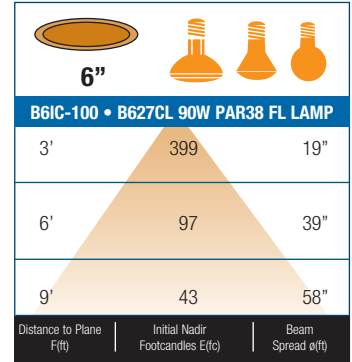

BEAM DIA. MEASURED AT 50% OF NADIR F.C.

FEATURES

- Thermally Protected IC housing.
- Adjustable socket bracket.
- Wire through junction box.
- Preinstalled adjustable bar hanger.
- Dependable, favorable design and effortless installation.
- 7-1/2" height allows use in 2" x 8" joist construction.
- Special screw on the frame locks bar hangers in place which prevents the housing from any movement once installed.
- Preinstalled socket cap provides electrical contact protection against dust, paint and over spray.

OPTIONS

AIR-SHUT

- Gasket to prevent air flow from heated or air conditioned spaces.
- Meets all national air flow requirements.

ITEM SELECTOR: (Please check the boxes below for the option desired)

TYPE	AIR-SHUT	OPTION	TRIM TYPE	BAFFLE	REFLECTOR	TRIM/RING	GLASS	
B6IC-100	☐ AT	☐ (W) With quick connects	☐ B630	☐ W	☐ CL	☐ WH	☐ Green	
			☐ B640	☐ P	☐ RG	☐ BK	☐ Yellow	
			☐ B620	☐ SN	☐ W	☐ SN	☐ Pink	
			☐ B631	☐ CP	☐ MB	☐ CP	☐ Brown	
			☐ B632	☐ BZ	☐ BZ	☐ CH	☐ Navy Blue	
			☐ AF637		☐ CP	☐ PB	☐ Orange	
			☐ AF631		☐ SN	☐ BZ	☐ Blue	
			☐ AF639		☐ SHZ		☐ White	
			☐ AF640				☐ Red	
			☐ B610	☐ B630	☐ W	☐ CL	☐ WH	☐ Green
			☐ B607	☐ B640	☐ P	☐ RG	☐ BK	☐ Yellow
			☐ B627	☐ B620	☐ SN	☐ W	☐ SN	☐ Pink
				☐ B631	☐ CP	☐ MB	☐ CP	☐ Brown
				☐ B632	☐ BZ	☐ BZ	☐ CH	☐ Navy Blue
				☐ AF637		☐ CP	☐ PB	☐ Orange
				☐ AF631		☐ SN	☐ BZ	☐ Blue
				☐ AF639		☐ SHZ		☐ White
				☐ AF640				☐ Red

Specifications:

B6IC-100

AIR-SHUT   OPTION   TRIM TYPE   BAFFLE   REFLECTOR   TRIM/RING   GLASS

BAFFLE	REFLECTOR	TRIM/RING
W White	CL Chrome	WH White
P Black	RG Gold	BK Black
SN Satin Nickel	W White	SN Satin Nickel
CP Copper	MB Black	CP Copper
BZ Bronze	BZ Bronze	CH Chrome
	CP Copper	PB Polish Brass
	SN Satin Nickel	BZ Bronze
	SHZ Satin Haze	

Sample of Catalog Number: B6IC-100-AT-W-B630-W-WH

Submittal form is available @ www.iuseelite.com
Tel: 323-888-1973 • Fax: 323-888-1977

Specifications and Dimensions subject to change without notice.

REV: ELITE LIGHTING-SPEC-06-29-2011