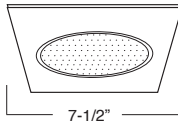

**B693WH**  
SQUARE PAR30 GIMBAL TRIM

**TRIM/RING FINISH:**  
WH

**B694WH**  
SQUARE PAR38 GIMBAL TRIM

**TRIM/RING FINISH:**  
WH

**B688WH**  
SQUARE ALBALITE SHOWER TRIM

**LENS:**  
WHITE

**TRIM/RING FINISH:**  
WH