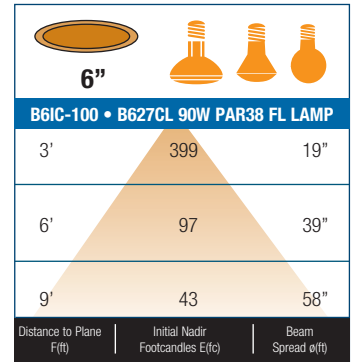

FEATURES

- Thermally Protected IC housing.
- Adjustable socket bracket.
- Wire through junction box.
- Preinstalled adjustable bar hanger.
- Dependable, favorable design and effortless installation.
- 7-1/2" height allows use in 2" x 8" joist construction.
- Special screw on the frame locks bar hangers in place which prevents the housing from any movement once installed.
- Preinstalled socket cap provides electrical contact protection against dust, paint and over spray.

OPTIONS

AIR-SHUT

- Gasket to prevent air flow from heated or air conditioned spaces.
- Meets all national air flow requirements.

ITEM SELECTOR: (Please check the boxes below for the option desired)

TYPE	AIR-SHUT	OPTION	TRIM TYPE	BAFFLE	REFLECTOR	TRIM/RING	GLASS
B6IC-100	☐ AT	☐ (W) With quick connects	☐ B630 ☐ B608 ☐ B601 ☐ B637 ☐ B615 ☐ B622 ☐ B689	☐ W ☐ CL	☐ WH	☐ Green	
			☐ B640 ☐ B602 ☐ B601L ☐ B643 ☐ B633 ☐ B623 ☐ B680	☐ P ☐ RG	☐ BK	☐ Yellow	
			☐ B620 ☐ B609 ☐ B605 ☐ B658 ☐ B634 ☐ B625	☐ SN ☐ W	☐ SN	☐ Pink	
			☐ B631 ☐ B619 ☐ B605L ☐ B659 ☐ B649 ☐ B624	☐ CP ☐ MB	☐ CP	☐ Brown	
			☐ B632 ☐ B646 ☐ B606 ☐ B675 ☐ AF633 ☐ B681	☐ BZ ☐ BZ	☐ CH	☐ Navy Blue	
			☐ AF637 ☐ B616 ☐ B606L ☐ B676 ☐ B225 ☐ B687	☐ CP ☐ CP	☐ PB	☐ Orange	
			☐ AF631 ☐ B663 ☐ B635 ☐ B612 ☐ B653 ☐ B682	☐ SN ☐ SN	☐ BZ	☐ Blue	
			☐ AF639 ☐ B664 ☐ B636 ☐ B645 ☐ B651 ☐ B693	☐ SHZ ☐ SHZ		☐ White	
			☐ AF640 ☐ B673 ☐ B641 ☐ B648 ☐ B611 ☐ B694			☐ Red	
			☐ B610 ☐ B674 ☐ B642 ☐ B652 ☐ B647 ☐ B688				
			☐ B607 ☐ B683 ☐ B656 ☐ B603 ☐ B644 ☐ B685				
			☐ B627 ☐ B684 ☐ B657 ☐ B604 ☐ B650 ☐ B696				

Specifications:

B6IC-100

AIR-SHUT   OPTION   TRIM TYPE   BAFFLE   REFLECTOR   TRIM/RING   GLASS

Sample of Catalog Number: B6IC-100-AT-W-B630-W-WH

BAFFLE	REFLECTOR	TRIM/RING
W White	CL Chrome	WH White
P Black	RG Gold	BK Black
SN Satin Nickel	W White	SN Satin Nickel
CP Copper	MB Black	CP Copper
BZ Bronze	BZ Bronze	CH Chrome
	CP Copper	PB Polish Brass
	SN Satin Nickel	BZ Bronze
	SHZ Satin Haze	

Submittal form is available @ www.iuseelite.com
Tel: 323-888-1973 • Fax: 323-888-1977

Specifications and Dimensions subject to change without notice.

REV: ELITE LIGHTING-SPEC-06-29-2011