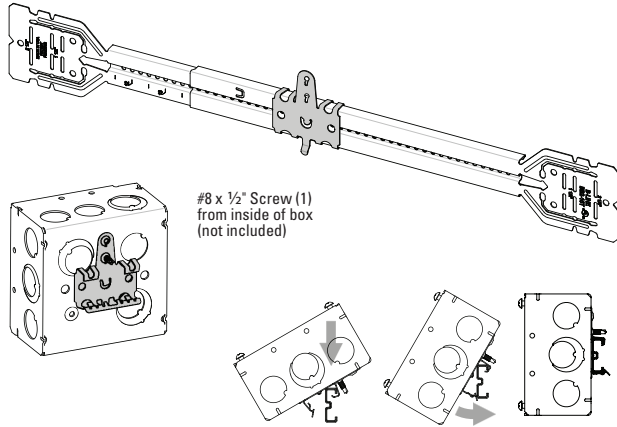

# Telescoping Bracket & Box Mounting Clip

UPC Part #	Catalog #	Description	W (in)	W (mm)	Box Qty.
79903863001	BB2-16T	Telescoping Bracket	11" - 18"	280 - 450	50
79903863002	BB2-24T	Telescoping Bracket	15 1/2" - 26"	390 - 660	50
79903863003	BB2TSC	Box Mounting Clip	--	--	100

**Bend flange as shown for 1 1/2" and 2 1/8" box depths:**

**Cut and bend flange as shown for 2 1/2" and 2 13/16" box depths:**

When BB2-16T or BB2-24T is used on metal studs in Canada, at least one (1) listed Box Stabilizer must be installed on the electrical box closest to the center of the bracket to maintain cUL listing.