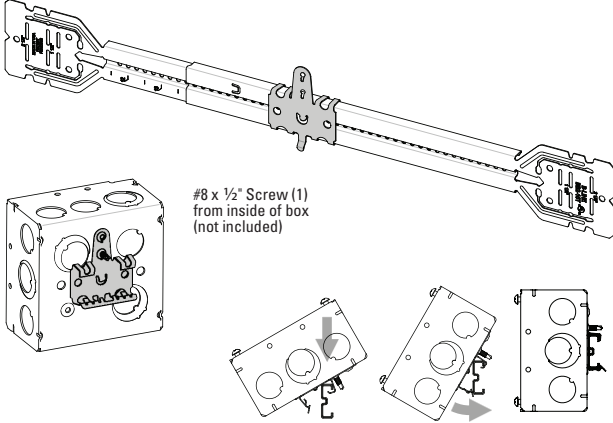

Telescoping Bracket & Box Mounting Clip

UPC Part #	Catalog #	Description	W (in)	W (mm)	Box Qty.
79903863001	BB2-16T	Telescoping Bracket	11" - 18"	280 - 450	50
79903863002	BB2-24T	Telescoping Bracket	15 1/2" - 26"	390 - 660	50
79903863003	BB2TSC	Box Mounting Clip	--	--	100

Bend flange as shown for 1 1/2" and 2 1/8" box depths:

Cut and bend flange as shown for 2 1/2" and 2 13/16" box depths:

When BB2-16T or BB2-24T is used on metal studs in Canada, at least one (1) listed Box Stabilizer must be installed on the electrical box closest to the center of the bracket to maintain cUL listing.

Recommended Box Stabilizers

Catalog #	Metal Stud Size
BB12	2 1/2" - 4"
BB12-6	6"
BF1-40	1 1/2"
BF1-56	3 1/2"
BF1-64	4"
BF1-96	6"

Eaton
1000 Eaton Boulevard
Cleveland, OH 44122
United States
Eaton.com

© 2015 Eaton
All Rights Reserved
Printed in USA
Publication No. FIS-174
July 2015