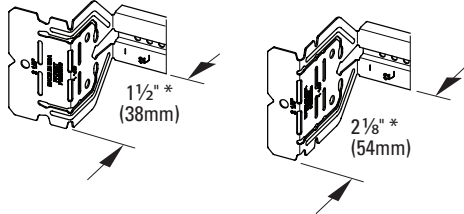

Telescoping Bracket & Box Mounting Clip

UPC Part #	Catalog #	Description	W (in)	W (mm)	Box Qty.
79903863001	BB2-16T	Telescoping Bracket	11" - 18"	280 - 450	50
79903863002	BB2-24T	Telescoping Bracket	15 1/2" - 26"	390 - 660	50
79903863003	BB2TSC	Box Mounting Clip	--	--	100

Bend flange as shown for 1 1/2" and 2 1/8" box depths:

Cut and bend flange as shown for 2 1/2" and 2 13/16" box depths:

When BB2-16T or BB2-24T is used on metal studs in Canada, at least one (1) listed Box Stabilizer must be installed on the electrical box closest to the center of the bracket to maintain cUL listing.

Recommended Box Stabilizers

Catalog #	Metal Stud Size
BB12	2 1/2" - 4"
BB12-6	6"
BF1-40	1 1/2"
BF1-56	3 1/2"
BF1-64	4"
BF1-96	6"

Eaton
1000 Eaton Boulevard
Cleveland, OH 44122
United States
Eaton.com

© 2015 Eaton
All Rights Reserved
Printed in USA
Publication No. FIS-174
July 2015