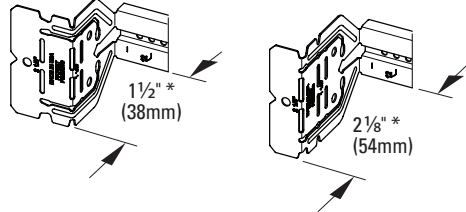

Telescoping Bracket & Box Mounting Clip

UPC Part #	Catalog #	Description	W (in)	W (mm)	Box Qty.
79903863001	BB2-16T	Telescoping Bracket	11" - 18"	280 - 450	50
79903863002	BB2-24T	Telescoping Bracket	15 1/2" - 26"	390 - 660	50
79903863003	BB2TSC	Box Mounting Clip	--	--	100

Bend flange as shown for 1 1/2" and 2 1/8" box depths:

Cut and bend flange as shown for 2 1/2" and 2 13/16" box depths:

When BB2-16T or BB2-24T is used on metal studs in Canada, at least one (1) listed Box Stabilizer must be installed on the electrical box closest to the center of the bracket to maintain cUL listing.

Recommended Box Stabilizers

Catalog #	Metal Stud Size
BB12	2 1/2" - 4"
BB12-6	6"
BF1-40	1 1/2"
BF1-56	3 1/2"
BF1-64	4"
BF1-96	6"

Eaton
1000 Eaton Boulevard
Cleveland, OH 44122
United States
Eaton.com

© 2015 Eaton
All Rights Reserved
Printed in USA
Publication No. FIS-174
July 2015