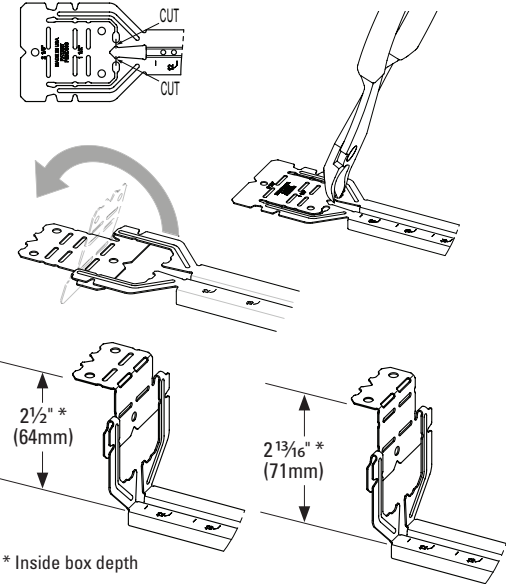

Telescoping Bracket & Box Mounting Clip

UPC Part #	Catalog #	Description	W (in)	W (mm)	Box Qty.
79903863001	BB2-16T	Telescoping Bracket	11" - 18"	280 - 450	50
79903863002	BB2-24T	Telescoping Bracket	15 1/2" - 26"	390 - 660	50
79903863003	BB2TSC	Box Mounting Clip	--	--	100

Bend flange as shown for 1 1/2" and 2 1/8" box depths:

Cut and bend flange as shown for 2 1/2" and 2 13/16" box depths:

When BB2-16T or BB2-24T is used on metal studs in Canada, at least one (1) listed Box Stabilizer must be installed on the electrical box closest to the center of the bracket to maintain cUL listing.

Recommended Box Stabilizers

Catalog #	Metal Stud Size
BB12	2 1/2" - 4"
BB12-6	6"
BF1-40	1 1/2"
BF1-56	3 1/2"
BF1-64	4"
BF1-96	6"

Eaton
1000 Eaton Boulevard
Cleveland, OH 44122
United States
Eaton.com

© 2015 Eaton
All Rights Reserved
Printed in USA
Publication No. FIS-174
July 2015