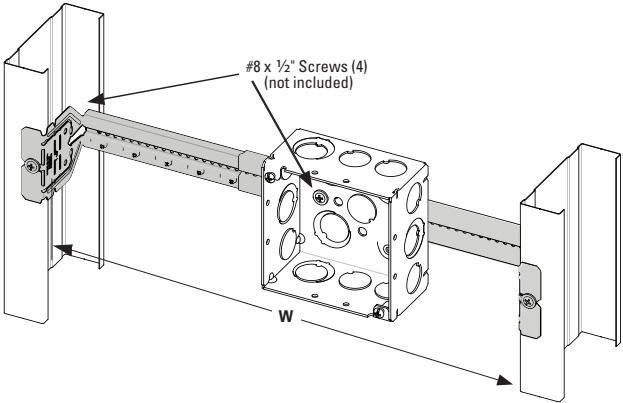

# Telescoping Bracket & Box Mounting Clip

UPC Part #	Catalog #	Description	W (in)	W (mm)	Box Qty.
79903863001	BB2-16T	Telescoping Bracket	11" - 18"	280 - 450	50
79903863002	BB2-24T	Telescoping Bracket	15 1/2" - 26"	390 - 660	50
79903863003	BB2TSC	Box Mounting Clip	--	--	100

**Bend flange as shown for 1 1/2" and 2 1/8" box depths:**

**Cut and bend flange as shown for 2 1/2" and 2 13/16" box depths:**

When BB2-16T or BB2-24T is used on metal studs in Canada, at least one (1) listed Box Stabilizer must be installed on the electrical box closest to the center of the bracket to maintain cUL listing.

**Recommended Box Stabilizers**

Catalog #	Metal Stud Size
BB12	2 1/2" - 4"
BB12-6	6"
BF1-40	1 1/2"
BF1-56	3 1/2"
BF1-64	4"
BF1-96	6"

**Eaton**  
1000 Eaton Boulevard  
Cleveland, OH 44122  
United States  
Eaton.com