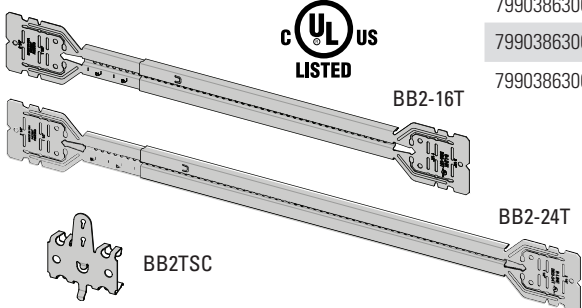

# Telescoping Bracket & Box Mounting Clip

UPC Part #	Catalog #	Description	W (in)	W (mm)	Box Qty.
79903863001	BB2-16T	Telescoping Bracket	11" - 18"	280 - 450	50
79903863002	BB2-24T	Telescoping Bracket	15 1/2" - 26"	390 - 660	50
79903863003	BB2TSC	Box Mounting Clip	--	--	100

**Bend flange as shown for 1 1/2" and 2 1/8" box depths:**

**Cut and bend flange as shown for 2 1/2" and 2 13/16" box depths:**

When BB2-16T or BB2-24T is used on metal studs in Canada, at least one (1) listed Box Stabilizer must be installed on the electrical box closest to the center of the bracket to maintain cUL listing.

**Recommended Box Stabilizers**

Catalog #	Metal Stud Size
BB12	2 1/2" - 4"
BB12-6	6"
BF1-40	1 1/2"
BF1-56	3 1/2"
BF1-64	4"
BF1-96	6"

**Eaton**  
1000 Eaton Boulevard  
Cleveland, OH 44122  
United States  
Eaton.com