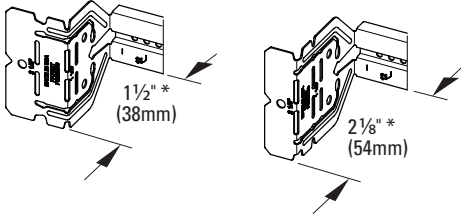

# Telescoping Bracket & Box Mounting Clip

UPC Part #	Catalog #	Description	W (in)	W (mm)	Box Qty.
79903863001	BB2-16T	Telescoping Bracket	11" - 18"	280 - 450	50
79903863002	BB2-24T	Telescoping Bracket	15 1/2" - 26"	390 - 660	50
79903863003	BB2TSC	Box Mounting Clip	--	--	100

**Bend flange as shown for 1 1/2" and 2 1/8" box depths:**

**Cut and bend flange as shown for 2 1/2" and 2 13/16" box depths:**

When BB2-16T or BB2-24T is used on metal studs in Canada, at least one (1) listed Box Stabilizer must be installed on the electrical box closest to the center of the bracket to maintain cUL listing.

**Recommended Box Stabilizers**

Catalog #	Metal Stud Size
BB12	2 1/2" - 4"
BB12-6	6"
BF1-40	1 1/2"
BF1-56	3 1/2"
BF1-64	4"
BF1-96	6"

**Eaton**  
1000 Eaton Boulevard  
Cleveland, OH 44122  
United States  
Eaton.com