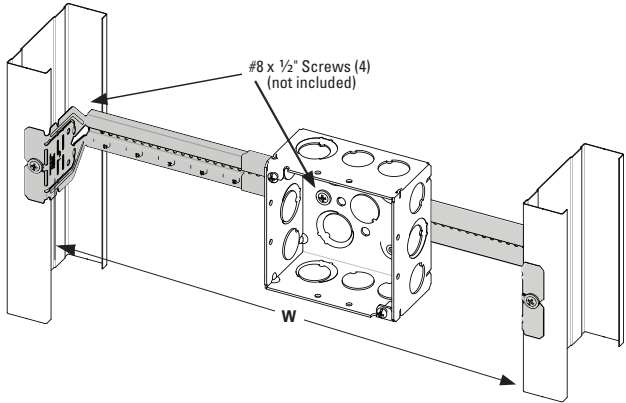

# Telescoping Bracket & Box Mounting Clip

UPC Part #	Catalog #	Description	W (in)	W (mm)	Box Qty.
79903863001	BB2-16T	Telescoping Bracket	11" - 18"	280 - 450	50
79903863002	BB2-24T	Telescoping Bracket	15 1/2" - 26"	390 - 660	50
79903863003	BB2TSC	Box Mounting Clip	--	--	100

**Bend flange as shown for 1 1/2" and 2 1/8" box depths:**

**Cut and bend flange as shown for 2 1/2" and 2 13/16" box depths:**

When BB2-16T or BB2-24T is used on metal studs in Canada, at least one (1) listed Box Stabilizer must be installed on the electrical box closest to the center of the bracket to maintain cUL listing.