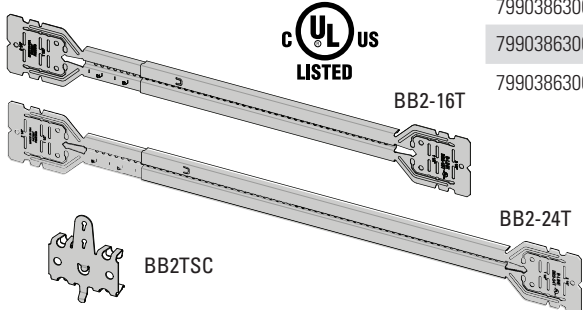

Telescoping Bracket & Box Mounting Clip

UPC Part #	Catalog #	Description	W (in)	W (mm)	Box Qty.
79903863001	BB2-16T	Telescoping Bracket	11" - 18"	280 - 450	50
79903863002	BB2-24T	Telescoping Bracket	15 1/2" - 26"	390 - 660	50
79903863003	BB2TSC	Box Mounting Clip	--	--	100

Bend flange as shown for 1 1/2" and 2 1/8" box depths:

Cut and bend flange as shown for 2 1/2" and 2 13/16" box depths:

When BB2-16T or BB2-24T is used on metal studs in Canada, at least one (1) listed Box Stabilizer must be installed on the electrical box closest to the center of the bracket to maintain cUL listing.

Recommended Box Stabilizers

Catalog #	Metal Stud Size
BB12	2 1/2" - 4"
BB12-6	6"
BF1-40	1 1/2"
BF1-56	3 1/2"
BF1-64	4"
BF1-96	6"

Eaton
1000 Eaton Boulevard
Cleveland, OH 44122
United States
Eaton.com

© 2015 Eaton
All Rights Reserved
Printed in USA
Publication No. FIS-174
July 2015