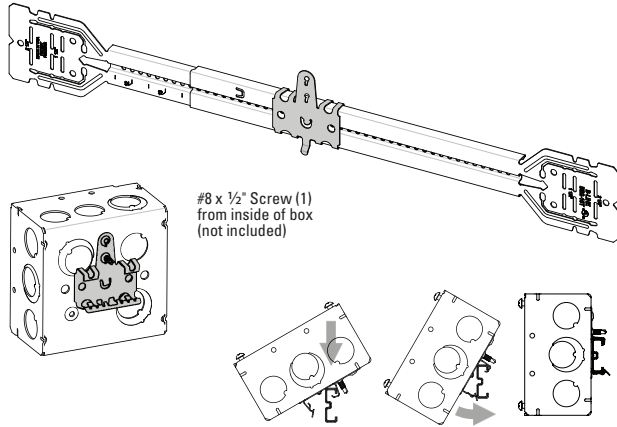

# Telescoping Bracket & Box Mounting Clip

UPC Part #	Catalog #	Description	W (in)	W (mm)	Box Qty.
79903863001	BB2-16T	Telescoping Bracket	11" - 18"	280 - 450	50
79903863002	BB2-24T	Telescoping Bracket	15 1/2" - 26"	390 - 660	50
79903863003	BB2TSC	Box Mounting Clip	--	--	100

**Bend flange as shown for 1 1/2" and 2 1/8" box depths:**

**Cut and bend flange as shown for 2 1/2" and 2 13/16" box depths:**

When BB2-16T or BB2-24T is used on metal studs in Canada, at least one (1) listed Box Stabilizer must be installed on the electrical box closest to the center of the bracket to maintain cUL listing.

**Recommended Box Stabilizers**

Catalog #	Metal Stud Size
BB12	2 1/2" - 4"
BB12-6	6"
BF1-40	1 1/2"
BF1-56	3 1/2"
BF1-64	4"
BF1-96	6"

**Eaton**  
1000 Eaton Boulevard  
Cleveland, OH 44122  
United States  
Eaton.com