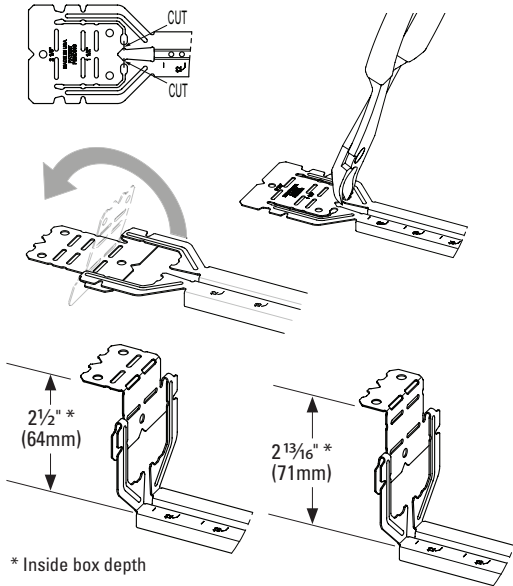

# Telescoping Bracket & Box Mounting Clip

UPC Part #	Catalog #	Description	W (in)	W (mm)	Box Qty.
79903863001	BB2-16T	Telescoping Bracket	11" - 18"	280 - 450	50
79903863002	BB2-24T	Telescoping Bracket	15 1/2" - 26"	390 - 660	50
79903863003	BB2TSC	Box Mounting Clip	--	--	100

**Bend flange as shown for 1 1/2" and 2 1/8" box depths:**

**Cut and bend flange as shown for 2 1/2" and 2 13/16" box depths:**

When BB2-16T or BB2-24T is used on metal studs in Canada, at least one (1) listed Box Stabilizer must be installed on the electrical box closest to the center of the bracket to maintain cUL listing.