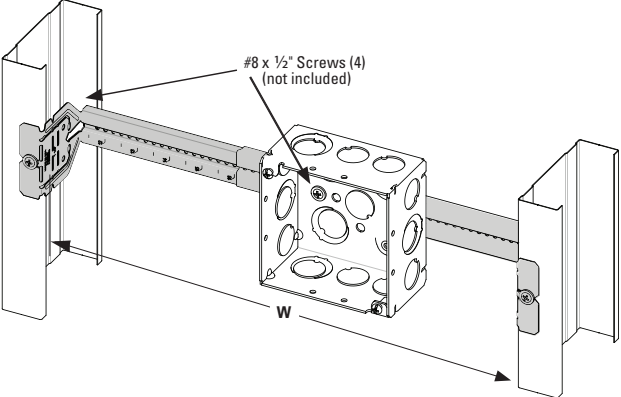

Telescoping Bracket & Box Mounting Clip

UPC Part #	Catalog #	Description	W (in)	W (mm)	Box Qty.
79903863001	BB2-16T	Telescoping Bracket	11" - 18"	280 - 450	50
79903863002	BB2-24T	Telescoping Bracket	15 1/2" - 26"	390 - 660	50
79903863003	BB2TSC	Box Mounting Clip	--	--	100

Bend flange as shown for 1 1/2" and 2 1/8" box depths:

Cut and bend flange as shown for 2 1/2" and 2 13/16" box depths:

When BB2-16T or BB2-24T is used on metal studs in Canada, at least one (1) listed Box Stabilizer must be installed on the electrical box closest to the center of the bracket to maintain cUL listing.

Recommended Box Stabilizers

Catalog #	Metal Stud Size
BB12	2 1/2" - 4"
BB12-6	6"
BF1-40	1 1/2"
BF1-56	3 1/2"
BF1-64	4"
BF1-96	6"

Eaton
1000 Eaton Boulevard
Cleveland, OH 44122
United States
Eaton.com

© 2015 Eaton
All Rights Reserved
Printed in USA
Publication No. FIS-174
July 2015