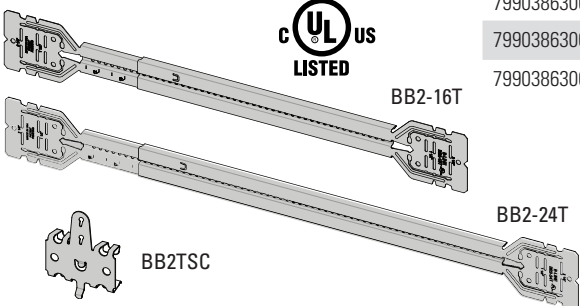

Telescoping Bracket & Box Mounting Clip

UPC Part #	Catalog #	Description	W (in)	W (mm)	Box Qty.
79903863001	BB2-16T	Telescoping Bracket	11" - 18"	280 - 450	50
79903863002	BB2-24T	Telescoping Bracket	15 1/2" - 26"	390 - 660	50
79903863003	BB2TSC	Box Mounting Clip	--	--	100

Bend flange as shown for 1 1/2" and 2 1/8" box depths:

Cut and bend flange as shown for 2 1/2" and 2 13/16" box depths:

When BB2-16T or BB2-24T is used on metal studs in Canada, at least one (1) listed Box Stabilizer must be installed on the electrical box closest to the center of the bracket to maintain cUL listing.

Recommended Box Stabilizers

Catalog #	Metal Stud Size
BB12	2 1/2" - 4"
BB12-6	6"
BF1-40	1 1/2"
BF1-56	3 1/2"
BF1-64	4"
BF1-96	6"

Eaton
1000 Eaton Boulevard
Cleveland, OH 44122
United States
Eaton.com

© 2015 Eaton
All Rights Reserved
Printed in USA
Publication No. FIS-174
July 2015