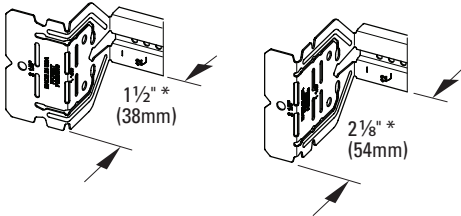

Bend flange as shown for 1 1/2" and 2 1/8" box depths:

Cut and bend flange as shown for 2 1/2" and 2 13/16" box depths: