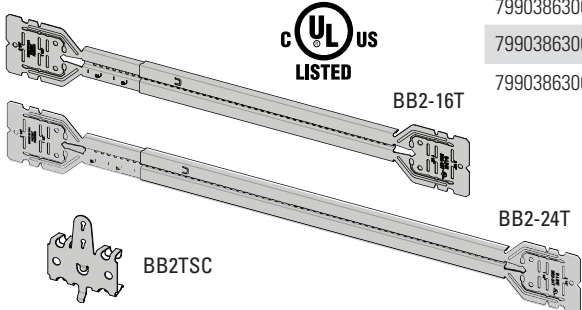

# Telescoping Bracket & Box Mounting Clip

UPC Part #	Catalog #	Description	W (in)	W (mm)	Box Qty.
79903863001	BB2-16T	Telescoping Bracket	11" - 18"	280 - 450	50
79903863002	BB2-24T	Telescoping Bracket	15 1/2" - 26"	390 - 660	50
79903863003	BB2TSC	Box Mounting Clip	--	--	100

**Bend flange as shown for 1 1/2" and 2 1/8" box depths:**

**Cut and bend flange as shown for 2 1/2" and 2 13/16" box depths:**

When BB2-16T or BB2-24T is used on metal studs in Canada, at least one (1) listed Box Stabilizer must be installed on the electrical box closest to the center of the bracket to maintain cUL listing.

**Recommended Box Stabilizers**

Catalog #	Metal Stud Size
BB12	2 1/2" - 4"
BB12-6	6"
BF1-40	1 1/2"
BF1-56	3 1/2"
BF1-64	4"
BF1-96	6"

**Eaton**  
1000 Eaton Boulevard  
Cleveland, OH 44122  
United States  
Eaton.com