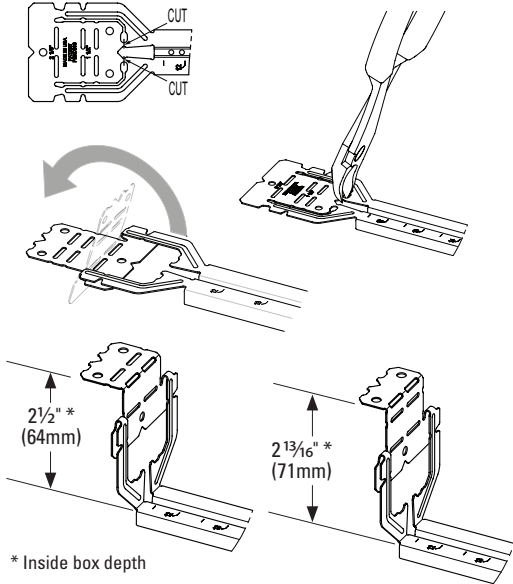

Telescoping Bracket & Box Mounting Clip

UPC Part #	Catalog #	Description	W (in)	W (mm)	Box Qty.
79903863001	BB2-16T	Telescoping Bracket	11" - 18"	280 - 450	50
79903863002	BB2-24T	Telescoping Bracket	15 1/2" - 26"	390 - 660	50
79903863003	BB2TSC	Box Mounting Clip	--	--	100

Bend flange as shown for 1 1/2" and 2 1/8" box depths:

Cut and bend flange as shown for 2 1/2" and 2 13/16" box depths:

When BB2-16T or BB2-24T is used on metal studs in Canada, at least one (1) listed Box Stabilizer must be installed on the electrical box closest to the center of the bracket to maintain cUL listing.

Recommended Box Stabilizers

Catalog #	Metal Stud Size
BB12	2 1/2" - 4"
BB12-6	6"
BF1-40	1 1/2"
BF1-56	3 1/2"
BF1-64	4"
BF1-96	6"

Eaton
1000 Eaton Boulevard
Cleveland, OH 44122
United States
Eaton.com

© 2015 Eaton
All Rights Reserved
Printed in USA
Publication No. FIS-174
July 2015