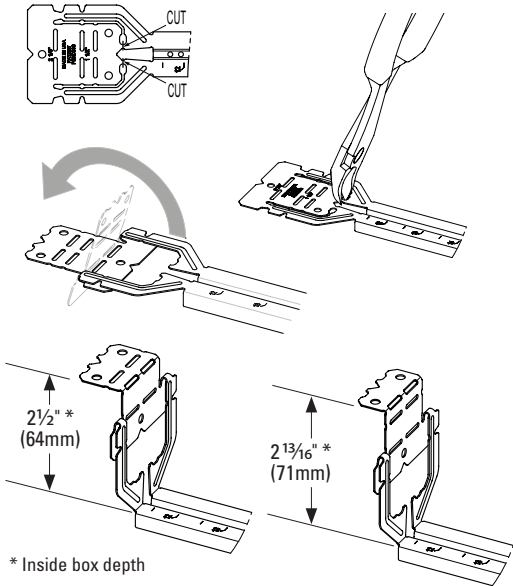

# Telescoping Bracket & Box Mounting Clip

UPC Part #	Catalog #	Description	W (in)	W (mm)	Box Qty.
79903863001	BB2-16T	Telescoping Bracket	11" - 18"	280 - 450	50
79903863002	BB2-24T	Telescoping Bracket	15 1/2" - 26"	390 - 660	50
79903863003	BB2TSC	Box Mounting Clip	--	--	100

**Bend flange as shown for 1 1/2" and 2 1/8" box depths:**

**Cut and bend flange as shown for 2 1/2" and 2 13/16" box depths:**

When BB2-16T or BB2-24T is used on metal studs in Canada, at least one (1) listed Box Stabilizer must be installed on the electrical box closest to the center of the bracket to maintain cUL listing.

**Recommended Box Stabilizers**

Catalog #	Metal Stud Size
BB12	2 1/2" - 4"
BB12-6	6"
BF1-40	1 1/2"
BF1-56	3 1/2"
BF1-64	4"
BF1-96	6"

**Eaton**  
1000 Eaton Boulevard  
Cleveland, OH 44122  
United States  
Eaton.com