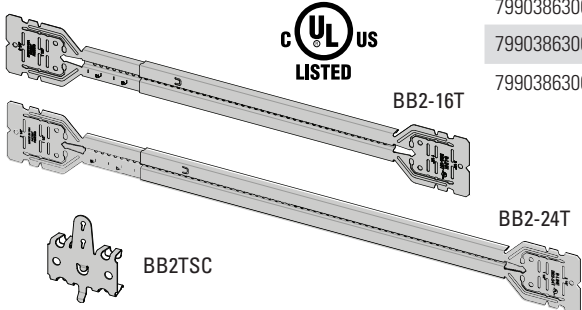

Bend flange as shown for 1 1/2" and 2 1/8" box depths:

Cut and bend flange as shown for 2 1/2" and 2 13/16" box depths:

When BB2-16T or BB2-24T is used on metal studs in Canada, at least one (1) listed Box Stabilizer must be installed on the electrical box closest to the center of the bracket to maintain cUL listing.

Recommended Box Stabilizers

Catalog #	Metal Stud Size
BB12	2 1/2" - 4"
BB12-6	6"
BF1-40	1 1/2"
BF1-56	3 1/2"
BF1-64	4"
BF1-96	6"

Eaton
1000 Eaton Boulevard
Cleveland, OH 44122
United States
Eaton.com

© 2015 Eaton
All Rights Reserved
Printed in USA
Publication No. FIS-174
July 2015

Telescoping Bracket & Box Mounting Clip

UPC Part #	Catalog #	Description	W (in)	W (mm)	Box Qty.
79903863001	BB2-16T	Telescoping Bracket	11" - 18"	280 - 450	50
79903863002	BB2-24T	Telescoping Bracket	15 1/2" - 26"	390 - 660	50
79903863003	BB2TSC	Box Mounting Clip	--	--	100