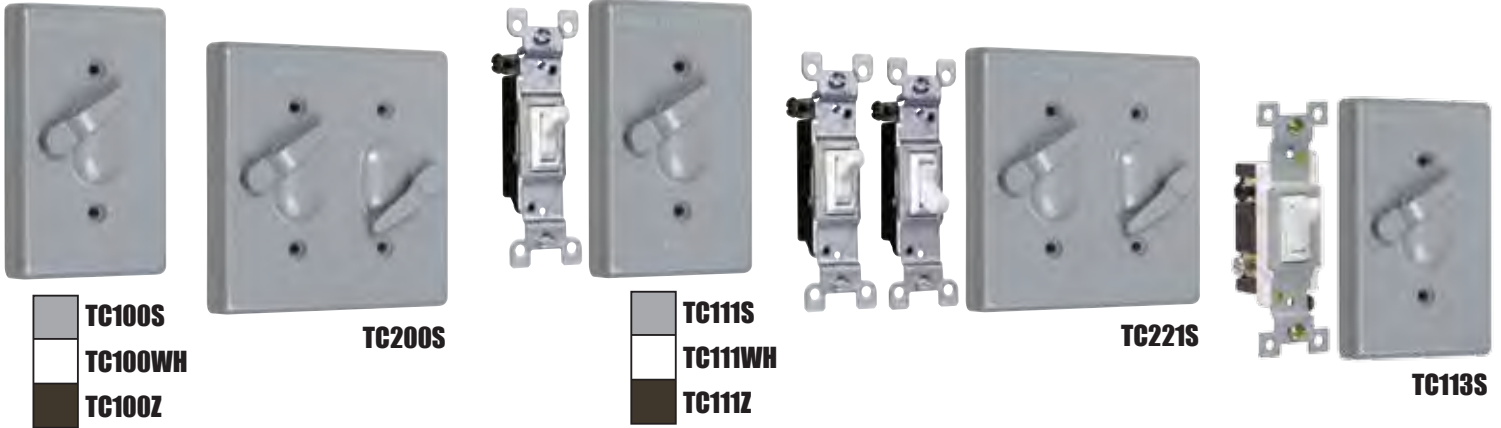

METAL FLAT COVERS

- Superior Commercial Quality Die Cast Metal Toggle Covers and Steel Blank Covers

- Premium Powdercoat Finish

- Includes Gasket , Mounting Hardware and Installation instructions

-  LISTED & 2011 NEC® Compliant

BC100WH

BC200S

BC200Z

BC200WH

BC300S

BC400S

TAYMAC ITEM #	UPC NUMBER	DESCRIPTION	COLOR	SHELF PACK	SHELF PACK WEIGHT (LBS)
Toggle Covers and Toggle Cover Kits					
TC100S	0-92326-11207-9	Toggle Cover	Gray	10	4
TC100WH	0-92326-11319-9	Toggle Cover	White	10	4
TC100Z	0-92326-11423-3	Toggle Cover	Bronze	10	4
TC200S	0-92326-11208-6	2-Gang Toggle Cover	Gray	5	3
TC111S	0-92326-11102-7	Toggle Cover and Single Pole Switch	Gray	6	2.19
TC111WH	0-92326-11315-1	Toggle Cover and Single Pole Switch	White	6	2.19
TC111Z	0-92326-11453-0	Toggle Cover and Single Pole Switch	Bronze	6	2.19
TC113S	0-92326-11422-6	Toggle Cover and 3 Way Switch	Gray	6	2.14
TC221S	0-92326-11103-4	2-Gang Toggle Cover and Single Pole Switches	Gray	4	2.95
Blank Covers					
BC100S	0-92326-11001-3	1-Gang Blank Cover	Gray	20	3.35
BC100Z	0-92326-11002-0	1-Gang Blank Cover	Bronze	20	3.35
BC100WH	0-92326-11211-6	1-Gang Blank Cover	White	20	3.35
BC200S	0-92326-11004-4	2-Gang Blank Cover	Gray	20	5.77
BC200Z	0-92326-11278-9	2-Gang Blank Cover	Bronze	20	5.56
BC200WH	0-92326-11279-6	2-Gang Blank Cover	White	20	5.56
BC400S	0-92326-11260-4	3-Gang Blank Cover	Gray	5	3.69
BC300S	0-92326-11005-1	Round Blank Cover	Gray	20	5.53

METAL FLAT COVERS

- Superior Commercial Quality Die Cast Metal Toggle Covers and Steel Blank Covers

- Premium Powdercoat Finish
- Includes Gasket , Mounting Hardware and Installation instructions

-  LISTED & 2011 NEC® Compliant
-  3R Compliant