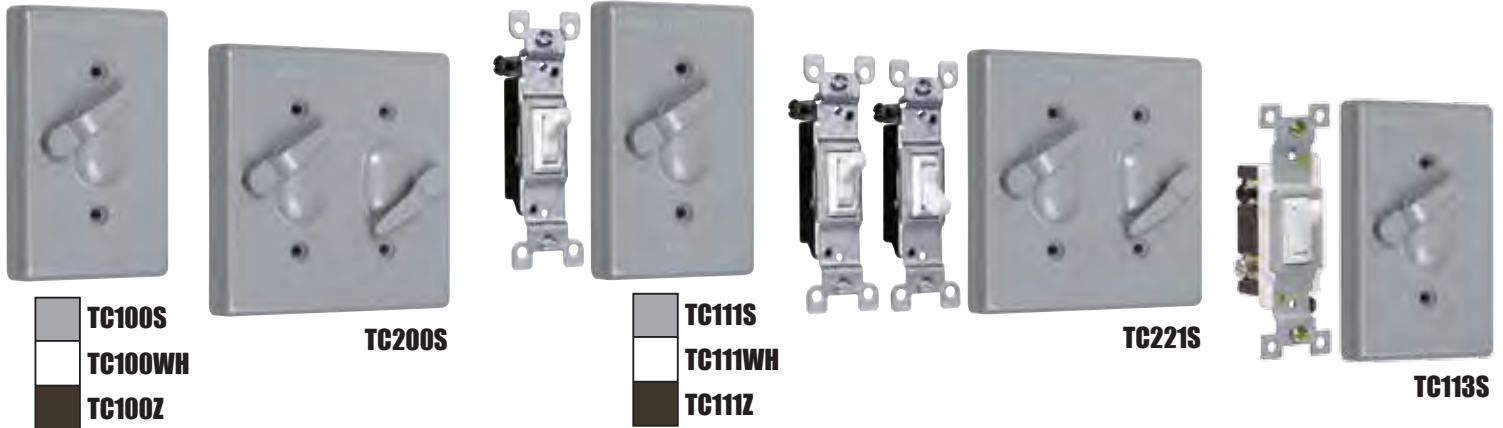

METAL FLAT COVERS

• Superior Commercial Quality Die Cast Metal Toggle Covers and Steel Blank Covers

• Premium Powdercoat Finish

• Includes Gasket, Mounting Hardware and Installation instructions

• LISTED & 2011 NEC® Compliant

• 3R Compliant

TAYMAC ITEM #	UPC NUMBER	DESCRIPTION	COLOR	SHELF PACK	SHELF PACK WEIGHT (LBS)
Toggle Covers and Toggle Cover Kits					
TC100S	0-92326-11207-9	Toggle Cover	Gray	10	4
TC100WH	0-92326-11319-9	Toggle Cover	White	10	4
TC100Z	0-92326-11423-3	Toggle Cover	Bronze	10	4
TC200S	0-92326-11208-6	2-Gang Toggle Cover	Gray	5	3
TC111S	0-92326-11102-7	Toggle Cover and Single Pole Switch	Gray	6	2.19
TC111WH	0-92326-11315-1	Toggle Cover and Single Pole Switch	White	6	2.19
TC111Z	0-92326-11453-0	Toggle Cover and Single Pole Switch	Bronze	6	2.19
TC113S	0-92326-11422-6	Toggle Cover and 3 Way Switch	Gray	6	2.14
TC221S	0-92326-11103-4	2-Gang Toggle Cover and Single Pole Switches	Gray	4	2.95
Blank Covers					
BC100S	0-92326-11001-3	1-Gang Blank Cover	Gray	20	3.35
BC100Z	0-92326-11002-0	1-Gang Blank Cover	Bronze	20	3.35
BC100WH	0-92326-11211-6	1-Gang Blank Cover	White	20	3.35
BC200S	0-92326-11004-4	2-Gang Blank Cover	Gray	20	5.77
BC200Z	0-92326-11278-9	2-Gang Blank Cover	Bronze	20	5.56
BC200WH	0-92326-11279-6	2-Gang Blank Cover	White	20	5.56
BC400S	0-92326-11260-4	3-Gang Blank Cover	Gray	5	3.69
BC300S	0-92326-11005-1	Round Blank Cover	Gray	20	5.53