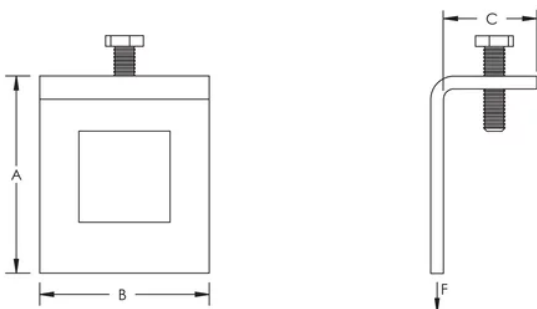

STRUT BEAM CLAMP WITH BOLT, WINDOW SHAPE, EG, A, CC STRUT

CATALOG NUMBER

BC16A000EG

FEATURES

Complete with bolt

Requires installation in pairs

PRODUCT ATTRIBUTES

Material: Steel

Finish: Electrogalvanized

Strut Type: A (1 5/8" x 1 5/8"); CC (1 5/8" x 1 5/8")

A: 3 1/2"

B: 3 1/2"

C: 1 3/4"

Static Load (F): 740lb

DIAGRAMS