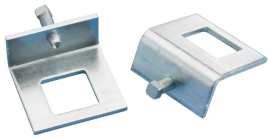

STRUT BEAM CLAMP WITH BOLT, WINDOW SHAPE, EG, A, CC STRUT

CATALOG NUMBER

BC16A000EG

FEATURES

Complete with bolt

Requires installation in pairs

PRODUCT ATTRIBUTES

Material: Steel

Finish: Electrogalvanized

Strut Type: A (1 5/8" x 1 5/8");CC (1 5/8" x 1 5/8")

A: 3 1/2"

B: 3 1/2"

C: 1 3/4"

Static Load (F): 740lb

DIAGRAMS

WARNING

BC16A000EG

FEATURES

Complete with bolt

Requires installation in pairs

PRODUCT ATTRIBUTES

Material: Steel

Finish: Electrogalvanized

Strut Type: A (1 5/8" x 1 5/8"); CC (1 5/8" x 1 5/8")