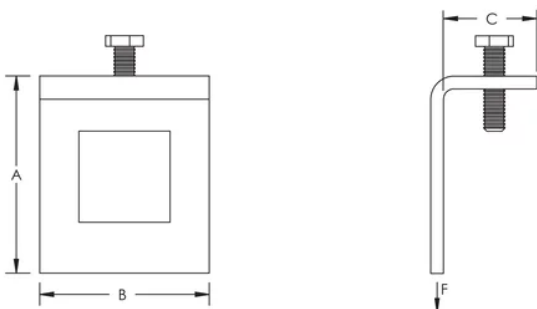

STRUT BEAM CLAMP WITH BOLT, WINDOW SHAPE, EG, A, CC STRUT

CATALOG NUMBER

BC16A000EG

FEATURES

Complete with bolt

Requires installation in pairs

PRODUCT ATTRIBUTES

Material: Steel

Finish: Electrogalvanized

Strut Type: A (1 5/8" x 1 5/8");CC (1 5/8" x 1 5/8")

A: 3 1/2"

B: 3 1/2"

C: 1 3/4"

Static Load (F): 740lb

DIAGRAMS

WARNING