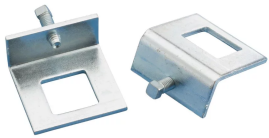

STRUT BEAM CLAMP WITH BOLT, WINDOW SHAPE, EG, A, CC STRUT

CATALOG NUMBER

BC16A000EG

FEATURES

Complete with bolt

Requires installation in pairs

PRODUCT ATTRIBUTES

Material: Steel

BC16A000EG

FEATURES

Complete with bolt

Requires installation in pairs

PRODUCT ATTRIBUTES

Material: Steel

Finish: Electrogalvanized

Strut Type: A (1 5/8" x 1 5/8"); CC (1 5/8" x 1 5/8")