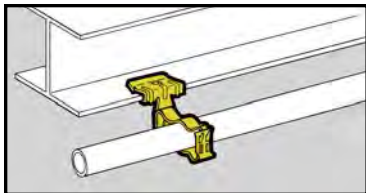

Patent #4958792

* BG-6 will accept the following range $\varnothing.420 - \varnothing.675$: 14/2 thru 10/4 MC/AC cable and 5/16" or 3/8" flexible conduit

Read safety/installation instruction sheets in packages before use.
These products are designed for positioning only. No load rating.

- Quickly attaches conduit to beams.
- Fasteners will rotate 360°.
- Simply installed with a hammer.

Push-Type Conduit To Beam Fasteners

UPC/Part Number	Catalog Number	Conduit Size	Flange Thickness	Box Qty.
78101119275	BP-8-E-2-4	1/2" EMT	1/8" - 1/4"	100
78101119280	BP-8-E-5-8	1/2" EMT	5/16" - 1/2"	100
78101119285	BP-8-E-9-12	1/2" EMT	9/16" - 3/4"	100
78101119375	BP-12-E-2-4	1/2" EMT 1/2" IMC, Rigid	1/8" - 1/4"	100
78101119380	BP-12-E-5-8	1/2" EMT 1/2" IMC, Rigid	5/16" - 1/2"	100
78101119385	BP-12-E-9-12	1/2" EMT 1/2" IMC, Rigid	9/16" - 3/4"	100
78101119465	BP-16-E-2-4	1" EMT 3/4" IMC, Rigid	1/8" - 1/4"	100
78101119470	BP-16-E-5-8	1" EMT 3/4" IMC, Rigid	5/16" - 1/2"	100
78101119475	BP-16-E-9-12	1" EMT 3/4" IMC, Rigid	9/16" - 3/4"	100

**Ultimate
Static Load
Capacity**

*Read safety/installation instruction sheets in packages before use.
These products are designed for positioning only. No load rating.*

- Unique Guide-Rite fastener provides for fast and easy installation.
- Fasteners will rotate 360°.
- Simply installed with a hammer and pliers.