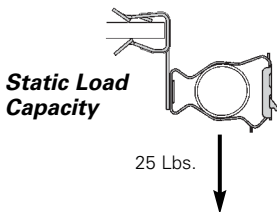

Read safety/installation instruction sheets in packages before use.
These products are designed for positioning only. No load rating.