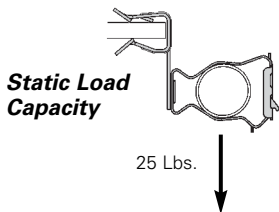

Read safety/installation instruction sheets in packages before use.
These products are designed for positioning only. No load rating.