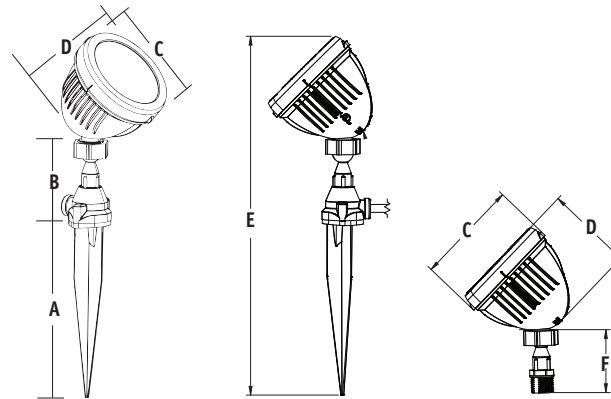

## DIMENSIONS

A	B	C	WEIGHT
3"	6"	5"	2.75 lbs.
76 mm	152 mm	127 mm	1.25 kg

A	B	C	D	E	F	WEIGHT
6.75"	2.875"	3.26"	3.9"	13.53"	2.37"	6.8 LBS.
171 mm	73 mm	82 mm	99 mm	343 mm	60 mm	3.08 KG

Due to continued efforts to improve our products, product specifications are subject to change without notice.  
HOL0244 REV 7.16