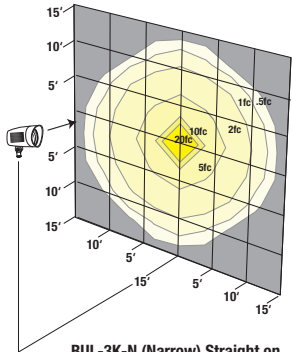

## COLT

BUL-3K-N (Narrow) Straight on

BUL-4K-M (Medium) Straight on

BUL-4K-W (Wide) Straight on

## DIMENSIONS

A	B	C	WEIGHT
3"	6"	5"	2.75 lbs.
76 mm	152 mm	127 mm	1.25 kg

A	B	C	D	E	F	WEIGHT
6.75"	2.875"	3.26"	3.9"	13.53"	2.37"	6.8 LBS.
171 mm	73 mm	82 mm	99 mm	343 mm	60 mm	3.08 KG

Due to continued efforts to improve our products, product specifications are subject to change without notice.  
HOL0244 REV 7.16