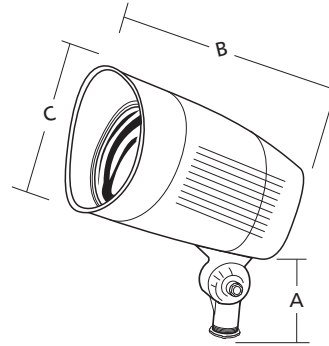

## ACCESSORIES - Order Separately, Field Installed

Catalog Number	Description
BUL-COLOR	Lens kit with five tinted color choices – Red, Blue, Green, Yellow, Pink & Purple
TRN-DB	Trunnion adapter for 1/2" threaded knuckle mount

## DIMENSIONS

A	B	C	WEIGHT
3"	6"	5"	2.75 lbs.
76 mm	152 mm	127 mm	1.25 kg

A	B	C	D	E	F	WEIGHT
6.75"	2.875"	3.26"	3.9"	13.53"	2.37"	6.8 LBS.
171 mm	73 mm	82 mm	99 mm	343 mm	60 mm	3.08 KG

Due to continued efforts to improve our products, product specifications are subject to change without notice.  
HOL0244 REV 7.16