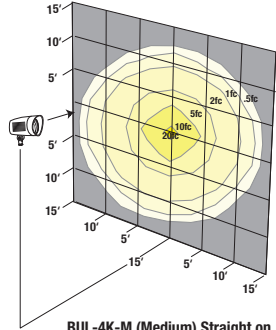

## COLT

BUL-3K-N (Narrow) Straight on

BUL-4K-M (Medium) Straight on

BUL-4K-W (Wide) Straight on

## DIMENSIONS

A	B	C	WEIGHT
3"	6"	5"	2.75 lbs.
76 mm	152 mm	127 mm	1.25 kg

A	B	C	D	E	F	WEIGHT
6.75"	2.875"	3.26"	3.9"	13.53"	2.37"	6.8 LBS.
171 mm	73 mm	82 mm	99 mm	343 mm	60 mm	3.08 KG

Due to continued efforts to improve our products, product specifications are subject to change without notice.  
HOL0244 REV 7.16