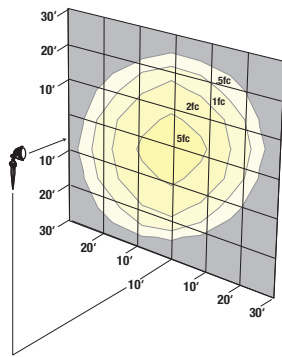

## COLT

BUL-3K-N (Narrow) Straight on

BUL-4K-M (Medium) Straight on

BUL-4K-W (Wide) Straight on

## COLT MINI

45 Tilt 10' Set Back

Straight on 10' Set Back

## DIMENSIONS

A	B	C	WEIGHT
3"	6"	5"	2.75 lbs.
76 mm	152 mm	127 mm	1.25 kg

A	B	C	D	E	F	WEIGHT
6.75"	2.875"	3.26"	3.9"	13.53"	2.37"	6.8 LBS.
171 mm	73 mm	82 mm	99 mm	343 mm	60 mm	3.08 KG

Due to continued efforts to improve our products, product specifications are subject to change without notice.  
HOL0244 REV 7.16