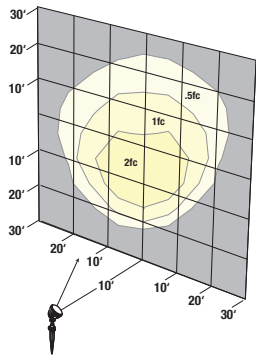

## COLT

BUL-3K-N (Narrow) Straight on

BUL-4K-M (Medium) Straight on

BUL-4K-W (Wide) Straight on

## COLT MINI

45 Tilt 10' Set Back

Straight on 10' Set Back

## DIMENSIONS

A	B	C	WEIGHT
3"	6"	5"	2.75 lbs.
76 mm	152 mm	127 mm	1.25 kg

A	B	C	D	E	F	WEIGHT
6.75"	2.875"	3.26"	3.9"	13.53"	2.37"	6.8 LBS.
171 mm	73 mm	82 mm	99 mm	343 mm	60 mm	3.08 KG

Due to continued efforts to improve our products, product specifications are subject to change without notice.  
HOL0244 REV 7.16