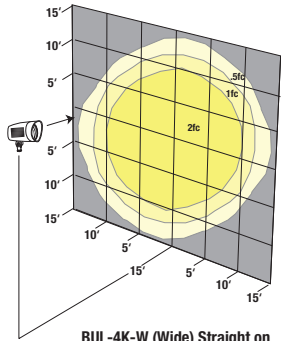

## COLT

BUL-3K-N (Narrow) Straight on

BUL-4K-M (Medium) Straight on

BUL-4K-W (Wide) Straight on

## DIMENSIONS

A	B	C	WEIGHT
3"	6"	5"	2.75 lbs.
76 mm	152 mm	127 mm	1.25 kg

A	B	C	D	E	F	WEIGHT
6.75"	2.875"	3.26"	3.9"	13.53"	2.37"	6.8 LBS.
171 mm	73 mm	82 mm	99 mm	343 mm	60 mm	3.08 KG

Due to continued efforts to improve our products, product specifications are subject to change without notice.  
HOL0244 REV 7.16