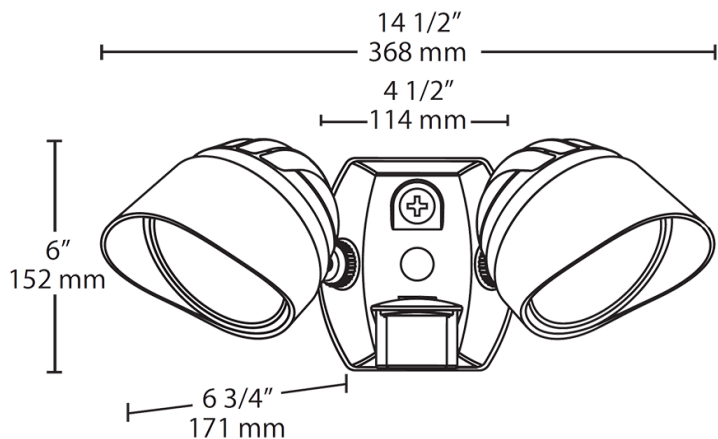

Dimensions

Features

- Two adjustable 12W LED floodlights
- Equivalent to 2x75W BR30/halogen/wide floods
- Microprismatic diffusion lens optimizes light output without glare
- 100,000-hour LED Lifespan

Ordering Matrix