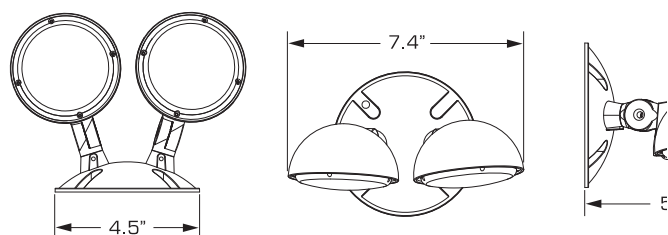

CORS

Single Remote Carton Weight: 1 lbs.
Master Carton Quantity: 20 each