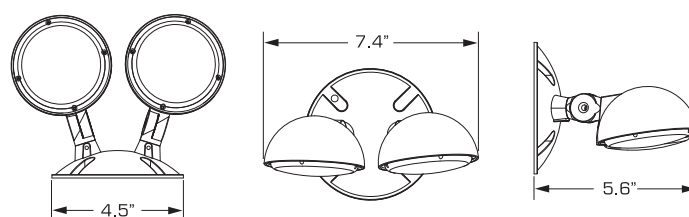

CORD

Double Remote Carton Weight: 1.2 lbs.
Master Carton Quantity: 20 each