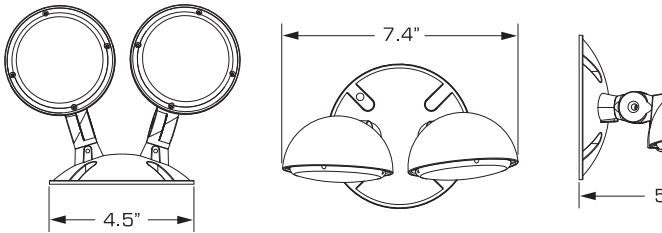

CORS

Single Remote Carton Weight: 1 lbs.
Master Carton Quantity: 20 each