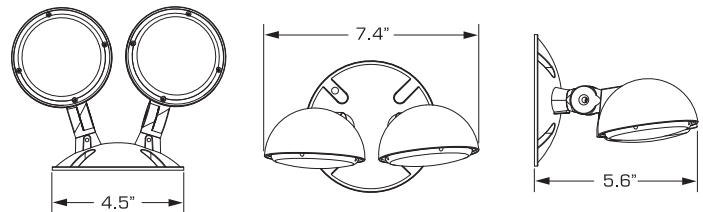

CORS

Single Remote Carton Weight: 1 lbs.
Master Carton Quantity: 20 each

CORD

Double Remote Carton Weight: 1.2 lbs.
Master Carton Quantity: 20 each

FEATURES

- Single or Double lamp-head remote with base
- LED life-cycle of more than 10 years
- Quick installation
- Fully adjustable lamp-heads
- Fully gasketed for application in wet environment