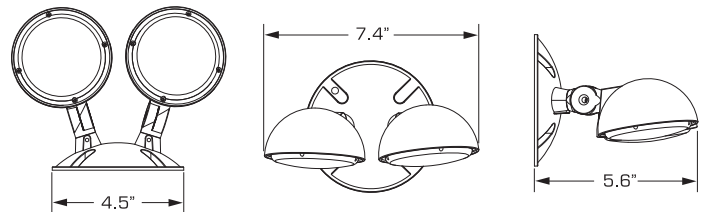

CORD

Double Remote Carton Weight: 1.2 lbs.
Master Carton Quantity: 20 each