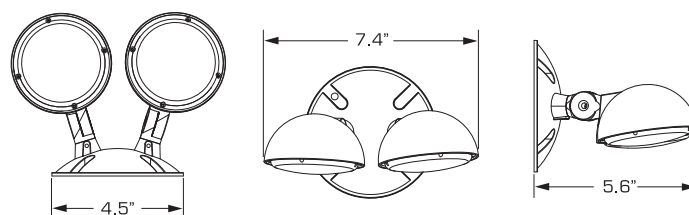

REMOTE

ORDERING INFORMATION

CATALOG NUMBER	DESCRIPTION
CORS	LED Outdoor Remote, Single, Mounting Base, 3 VDC, 1 Watt
CORD	LED Outdoor Remote, Double, Mounting Base, 3 VDC, 1 Watt

Note: Powered by Compass Exit, Combo or Emergency Light with Remote Capacity

CORS

Single Remote Carton Weight: 1 lbs.
Master Carton Quantity: 20 each

CORD

Double Remote Carton Weight: 1.2 lbs.
Master Carton Quantity: 20 each

COR

LED Outdoor Remote

REMOTE

tradeSELECT®