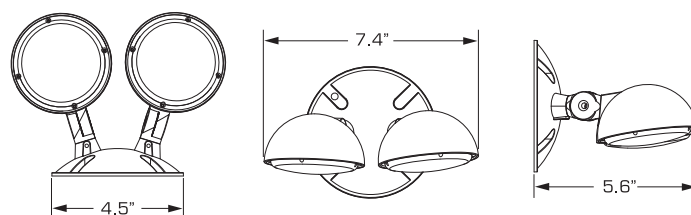

REMOTE

ORDERING INFORMATION

CATALOG NUMBER	DESCRIPTION
CORS	LED Outdoor Remote, Single, Mounting Base, 3 VDC, 1 Watt
CORD	LED Outdoor Remote, Double, Mounting Base, 3 VDC, 1 Watt

Note: Powered by Compass Exit, Combo or Emergency Light with Remote Capacity

CORS

Single Remote Carton Weight: 1 lbs.
Master Carton Quantity: 20 each

CORD

Double Remote Carton Weight: 1.2 lbs.
Master Carton Quantity: 20 each

COR

LED Outdoor Remote

REMOTE

tradeSELECT®