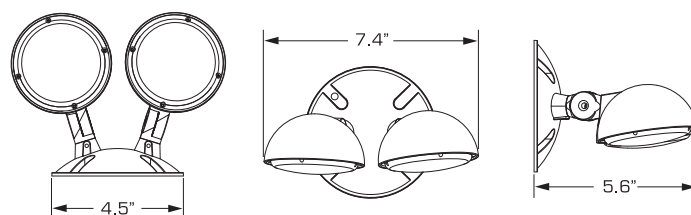

CORD

Double Remote Carton Weight: 1.2 lbs.
Master Carton Quantity: 20 each