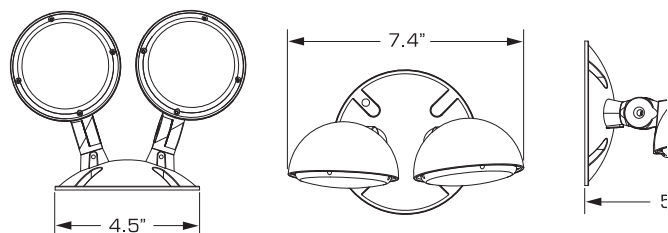

CORS

Single Remote Carton Weight: 1 lbs.
Master Carton Quantity: 20 each