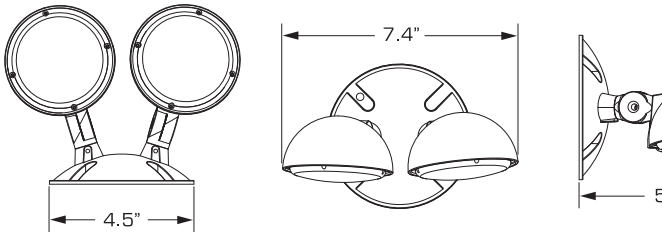

FEATURES

- Single or Double lamp-head remote with base
- LED life-cycle of more than 10 years
- Quick installation
- Fully adjustable lamp-heads
- Fully gasketed for application in wet environment

ORDERING INFORMATION

CORS

Single Remote Carton Weight: 1 lbs.
Master Carton Quantity: 20 each

CORD

Double Remote Carton Weight: 1.2 lbs.
Master Carton Quantity: 20 each

FEATURES

- Single or Double lamp-head remote with base
- LED life-cycle of more than 10 years
- Quick installation
- Fully adjustable lamp-heads
- Fully gasketed for application in wet environment