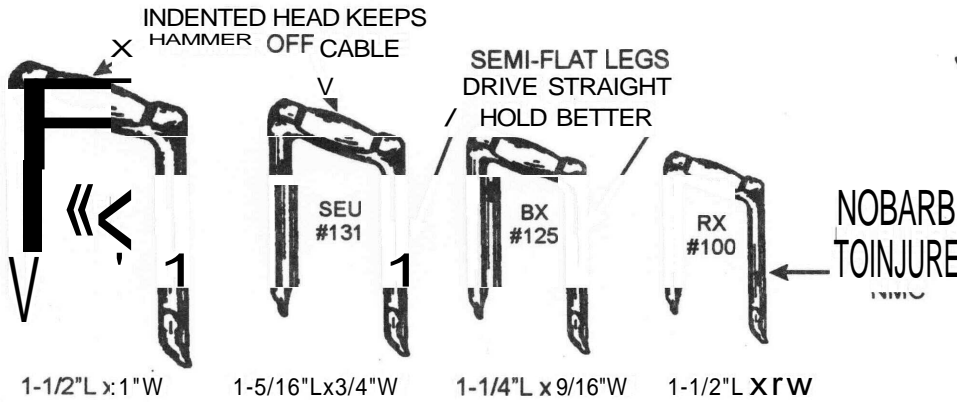

# THE LEADER

**Nob-Staples®**  
**Cable Staples**  
 Carbon Steel

STANDARD SHIPPER						
SIZE AND PACK NUMBER	NAED PRODUCT CODE	CABLE SIZE	ITEM NUMBER	CARTON QUANTITY	QUANTITY	APPROX. WEIGHT IN LBS.
100PP5M	09115	NMC 2 COND. 12 & 14 WIRE & 2 Cond. WG	C703736	PLASTIC PAIL	5,000	23
100 PB 5M	09114		C703702	BULK	5,000	23
100P5	09113		C703652	500	10,000	45
100P1	09111		C703603	100	10,000	45
*100 PB 5M EG	59114		C703850	BULK	5,000	23
*100 P5 EG	59113		C703801	500	10,000	45
*100 P1 EG	59111		C703751	100	10,000	45
125PP5M	09215	BX 3 COND. 12 x 10 WIRE	C704122	PLASTIC PAIL	5,000	36
125 PB 5M	09214		C704106	BULK	5,000	36
125 P5	09213		C704029	500	5,000	36
125 P1	09211		C704071	100	5,000	36
*125PB5MEG	59214		C704130	BULK	5,000	36
*125 P5 EG	59213		C704205	500	5,000	36
*125 P1 EG	59211		C704155	100	5,000	36

## SERVICE CABLE STAPLES ELECTRO GALVANIZED

SIZE AND PACK NUMBER	NAED PRODUCT CODE	CABLE SIZE	ITEM NUMBER	CARTON QUANTITY	QUANTITY	APPROX. WEIGHT IN LBS.
*131 P1	59310	SEU 6/3	C704254	100	5,000	47
*141 P1	59410	SEU 2/3	C704304	100	5,000	59
*151 P1	59510	SEU 4/0	C704396	100	1,000	39

# THE LEADER

**Nob-Staples®**  
Cable Staples  
Carbon Steel

					STANDARD SHIPPER	
SIZE AND PACK NUMBER	NAED PRODUCT CODE	CABLE SIZE	ITEM NUMBER	CARTON QUANTITY	QUANTITY	APPROX. WEIGHT IN LBS.
100PP5M	09115	NMC 2 COND. 12 & 14 WIRE & 2 Cond. WG	C703736	PLASTIC PAIL	5,000	23
100 PB 5M	09114		C703702	BULK	5,000	23
100P5	09113		C703652	500	10,000	45
100P1	09111		C703603	100	10,000	45
*100 PB 5M EG	59114		C703850	BULK	5,000	23
*100 P5 EG	59113		C703801	500	10,000	45
*100 P1 EG	59111		C703751	100	10,000	45
125PP5M	09215	BX 3 COND. 12 x 10 WIRE	C704122	PLASTIC PAIL	5,000	36
125 PB 5M	09214		C704106	BULK	5,000	36
125 P5	09213		C704029	500	5,000	36
125 P1	09211		C704071	100	5,000	36
*125PB5MEG	59214		C704130	BULK	5,000	36
*125 P5 EG	59213		C704205	500	5,000	36
*125 P1 EG	59211		C704155	100	5,000	36