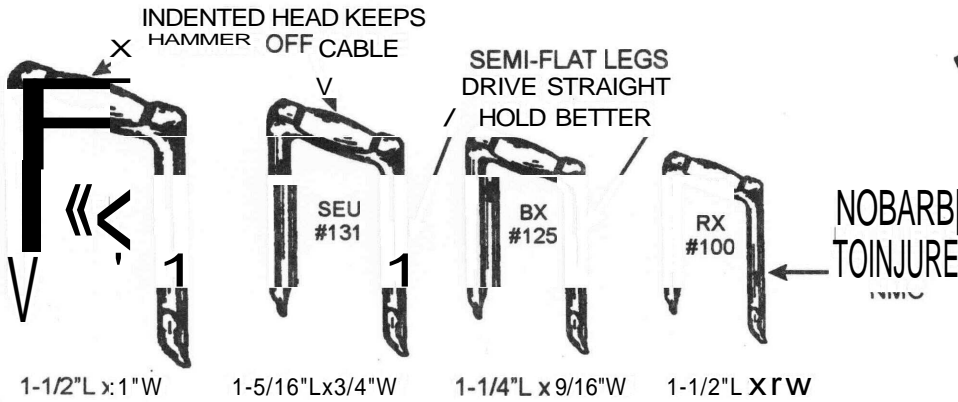

# THE LEADER

**Nob-Staples®**  
Cable Staples  
Carbon Steel

STANDARD SHIPPER

SIZE AND PACK NUMBER	NAED PRODUCT CODE	CABLE SIZE	ITEM NUMBER	CARTON QUANTITY	QUANTITY	APPROX. WEIGHT IN LBS.
100PP5M	09115	NMC 2 COND. 12 & 14 WIRE & 2 Cond. WG	C703736	PLASTIC PAIL	5,000	23
100 PB 5M	09114		C703702	BULK	5,000	23
100P5	09113		C703652	500	10,000	45
100P1	09111		C703603	100	10,000	45
*100 PB 5M EG	59114		C703850	BULK	5,000	23
*100 P5 EG	59113		C703801	500	10,000	45
*100 P1 EG	59111		C703751	100	10,000	45
125PP5M	09215	BX 3 COND. 12 x 10 WIRE	C704122	PLASTIC PAIL	5,000	36
125 PB 5M	09214		C704106	BULK	5,000	36
125 P5	09213		C704029	500	5,000	36
125 P1	09211		C704071	100	5,000	36
*125PB5MEG	59214		C704130	BULK	5,000	36
*125 P5 EG	59213		C704205	500	5,000	36
*125 P1 EG	59211		C704155	100	5,000	36

## SERVICE CABLE STAPLES ELECTRO GALVANIZED

SIZE AND PACK NUMBER	NAED PRODUCT CODE	CABLE SIZE	ITEM NUMBER	CARTON QUANTITY	QUANTITY	APPROX. WEIGHT IN LBS.
*131 P1	59310	SEU 6/3	C704254	100	5,000	47
*141 P1	59410	SEU 2/3	C704304	100	5,000	59
*151 P1	59510	SEU 4/0	C704396	100	1,000	39

# THE LEADER

**Nob-Staples®**  
**Cable Staples**  
 Carbon Steel

					STANDARD SHIPPER	
SIZE AND PACK NUMBER	NAED PRODUCT CODE	CABLE SIZE	ITEM NUMBER	CARTON QUANTITY	QUANTITY	APPROX. WEIGHT IN LBS.
100PP5M	09115	NMC 2 COND. 12 & 14 WIRE & 2 Cond. WG	C703736	PLASTIC PAIL	5,000	23
100 PB 5M	09114		C703702	BULK	5,000	23
100P5	09113		C703652	500	10,000	45
100P1	09111		C703603	100	10,000	45
*100 PB 5M EG	59114		C703850	BULK	5,000	23
*100 P5 EG	59113		C703801	500	10,000	45
*100 P1 EG	59111		C703751	100	10,000	45
125PP5M	09215	BX 3 COND. 12 x 10 WIRE	C704122	PLASTIC PAIL	5,000	36
125 PB 5M	09214		C704106	BULK	5,000	36
125 P5	09213		C704029	500	5,000	36
125 P1	09211		C704071	100	5,000	36
*125PB5MEG	59214		C704130	BULK	5,000	36
*125 P5 EG	59213		C704205	500	5,000	36
*125 P1 EG	59211		C704155	100	5,000	36