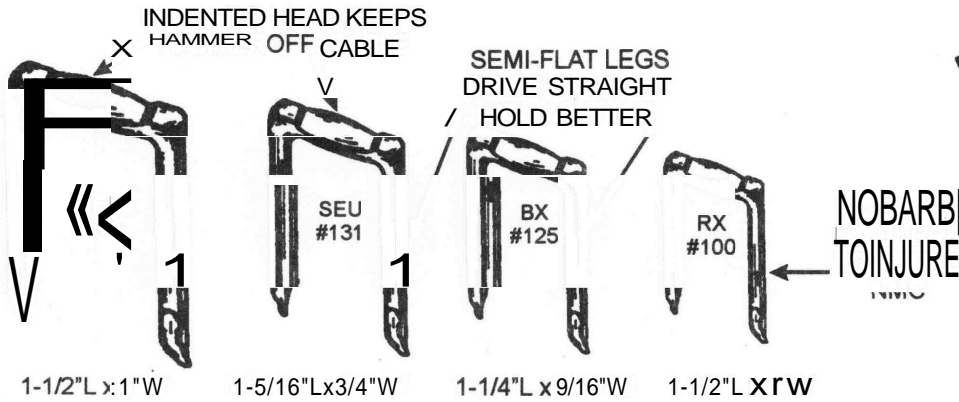

THE LEADER

Nob-Staples®
Cable Staples
Carbon Steel

					STANDARD SHIPPER	
SIZE AND PACK NUMBER	NAED PRODUCT CODE	CABLE SIZE	ITEM NUMBER	CARTON QUANTITY	QUANTITY	APPROX. WEIGHT IN LBS.
100PP5M	09115	NMC 2 COND. 12 & 14 WIRE & 2 Cond. WG	C703736	PLASTIC PAIL	5,000	23
100 PB 5M	09114		C703702	BULK	5,000	23
100P5	09113		C703652	500	10,000	45
100P1	09111		C703603	100	10,000	45
*100 PB 5M EG	59114		C703850	BULK	5,000	23
*100 P5 EG	59113		C703801	500	10,000	45
*100 P1 EG	59111		C703751	100	10,000	45
125PP5M	09215	BX 3 COND. 12 x 10 WIRE	C704122	PLASTIC PAIL	5,000	36
125 PB 5M	09214		C704106	BULK	5,000	36
125 P5	09213		C704029	500	5,000	36
125 P1	09211		C704071	100	5,000	36
*125PB5MEG	59214		C704130	BULK	5,000	36
*125 P5 EG	59213		C704205	500	5,000	36
*125 P1 EG	59211		C704155	100	5,000	36

* ELECTRO GALVANIZED

SERVICE CABLE STAPLES ELECTRO GALVANIZED

SIZE AND PACK NUMBER	NAED PRODUCT CODE	CABLE SIZE	ITEM NUMBER	CARTON QUANTITY	QUANTITY	APPROX. WEIGHT IN LBS.
*131 P1	59310	SEU 6/3	C704254	100	5,000	47
*141 P1	59410	SEU 2/3	C704304	100	5,000	59
*151 P1	59510	SEU 4/0	C704396	100	1,000	39

W.V.V. CROSS, INC.

39 Webster Street. PO Box 365, Jaffrey, NH 03452-0365
Telephone: (603)532-8332 FAX: (603) 532-8336
Customer Service: (800)992-0314

STAPLES FOR PROFESSIONALS.