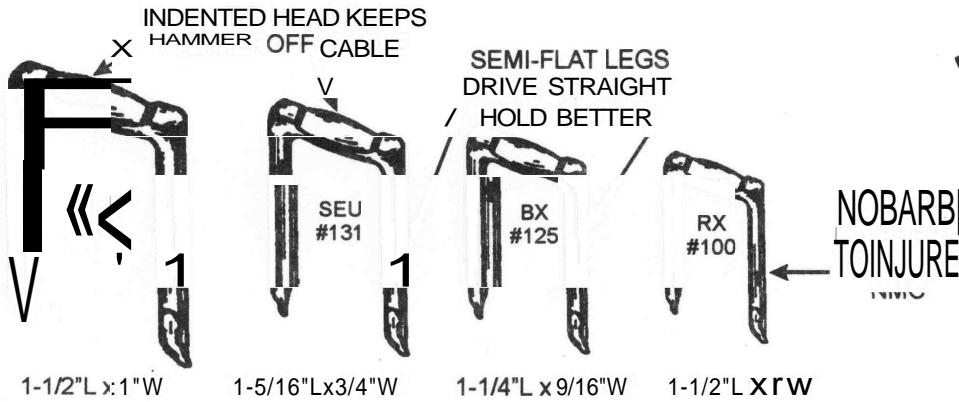

THE LEADER

Nob-Staples®
Cable Staples
 Carbon Steel

STANDARD SHIPPER						
SIZE AND PACK NUMBER	NAED PRODUCT CODE	CABLE SIZE	ITEM NUMBER	CARTON QUANTITY	QUANTITY	APPROX. WEIGHT IN LBS.
100PP5M	09115	NMC 2 COND. 12 & 14 WIRE & 2 Cond. WG	C703736	PLASTIC PAIL	5,000	23
100 PB 5M	09114		C703702	BULK	5,000	23
100P5	09113		C703652	500	10,000	45
100P1	09111		C703603	100	10,000	45
*100 PB 5M EG	59114		C703850	BULK	5,000	23
*100 P5 EG	59113		C703801	500	10,000	45
*100 P1 EG	59111		C703751	100	10,000	45
125PP5M	09215	BX 3 COND. 12 x 10 WIRE	C704122	PLASTIC PAIL	5,000	36
125 PB 5M	09214		C704106	BULK	5,000	36
125 P5	09213		C704029	500	5,000	36
125 P1	09211		C704071	100	5,000	36
*125PB5MEG	59214		C704130	BULK	5,000	36
*125 P5 EG	59213		C704205	500	5,000	36
*125 P1 EG	59211		C704155	100	5,000	36

* ELECTRO GALVANIZED

SERVICE CABLE STAPLES ELECTRO GALVANIZED

SIZE AND PACK NUMBER	NAED PRODUCT CODE	CABLE SIZE	ITEM NUMBER	CARTON QUANTITY	QUANTITY	APPROX. WEIGHT IN LBS.
*131 P1	59310	SEU 6/3	C704254	100	5,000	47
*141 P1	59410	SEU 2/3	C704304	100	5,000	59
*151 P1	59510	SEU 4/0	C704396	100	1,000	39

					STANDARD SHIPPER	
SIZE AND PACK NUMBER	NAED PRODUCT CODE	CABLE SIZE	ITEM NUMBER	CARTON QUANTITY	QUANTITY	APPROX. WEIGHT IN LBS.
100PP5M	09115	NMC 2 COND. 12 & 14 WIRE & 2 Cond. WG	C703736	PLASTIC PAIL	5,000	23
100 PB 5M	09114		C703702	BULK	5,000	23
100P5	09113		C703652	500	10,000	45
100P1	09111		C703603	100	10,000	45
*100 PB 5M EG	59114		C703850	BULK	5,000	23
*100 P5 EG	59113		C703801	500	10,000	45
*100 P1 EG	59111		C703751	100	10,000	45
125PP5M	09215	BX 3 COND. 12 x 10 WIRE	C704122	PLASTIC PAIL	5,000	36
125 PB 5M	09214		C704106	BULK	5,000	36
125 P5	09213		C704029	500	5,000	36
125 P1	09211		C704071	100	5,000	36
*125PB5MEG	59214		C704130	BULK	5,000	36
*125 P5 EG	59213		C704205	500	5,000	36
*125 P1 EG	59211		C704155	100	5,000	36