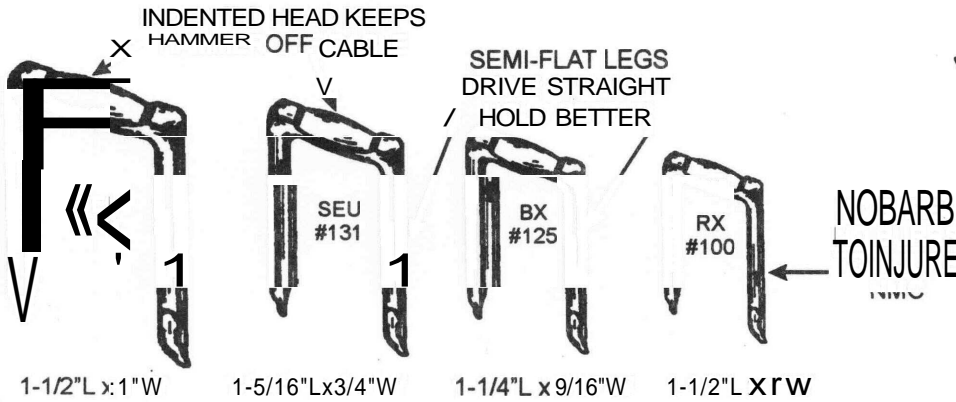

# THE LEADER

**Nob-Staples®**  
Cable Staples  
Carbon Steel

STANDARD SHIPPER

SIZE AND PACK NUMBER	NAED PRODUCT CODE	CABLE SIZE	ITEM NUMBER	CARTON QUANTITY	QUANTITY	APPROX. WEIGHT IN LBS.
100PP5M	09115	NMC 2 COND. 12 & 14 WIRE & 2 Cond. WG	C703736	PLASTIC PAIL	5,000	23
100 PB 5M	09114		C703702	BULK	5,000	23
100P5	09113		C703652	500	10,000	45
100P1	09111		C703603	100	10,000	45
*100 PB 5M EG	59114		C703850	BULK	5,000	23
*100 P5 EG	59113		C703801	500	10,000	45
*100 P1 EG	59111		C703751	100	10,000	45
125PP5M	09215	BX 3 COND. 12 x 10 WIRE	C704122	PLASTIC PAIL	5,000	36
125 PB 5M	09214		C704106	BULK	5,000	36
125 P5	09213		C704029	500	5,000	36
125 P1	09211		C704071	100	5,000	36
*125PB5MEG	59214		C704130	BULK	5,000	36
*125 P5 EG	59213		C704205	500	5,000	36
*125 P1 EG	59211		C704155	100	5,000	36

## SERVICE CABLE STAPLES ELECTRO GALVANIZED

SIZE AND PACK NUMBER	NAED PRODUCT CODE	CABLE SIZE	ITEM NUMBER	CARTON QUANTITY	QUANTITY	APPROX. WEIGHT IN LBS.
*131 P1	59310	SEU 6/3	C704254	100	5,000	47
*141 P1	59410	SEU 2/3	C704304	100	5,000	59
*151 P1	59510	SEU 4/0	C704396	100	1,000	39

# THE LEADER

**Nob-Staples®**  
**Cable Staples**  
 Carbon Steel

					STANDARD SHIPPER	
SIZE AND PACK NUMBER	NAED PRODUCT CODE	CABLE SIZE	ITEM NUMBER	CARTON QUANTITY	QUANTITY	APPROX. WEIGHT IN LBS.
100PP5M	09115	NMC 2 COND. 12 & 14 WIRE & 2 Cond. WG	C703736	PLASTIC PAIL	5,000	23
100 PB 5M	09114		C703702	BULK	5,000	23
100P5	09113		C703652	500	10,000	45
100P1	09111		C703603	100	10,000	45
*100 PB 5M EG	59114		C703850	BULK	5,000	23
*100 P5 EG	59113		C703801	500	10,000	45
*100 P1 EG	59111		C703751	100	10,000	45
125PP5M	09215	BX 3 COND. 12 x 10 WIRE	C704122	PLASTIC PAIL	5,000	36
125 PB 5M	09214		C704106	BULK	5,000	36
125 P5	09213		C704029	500	5,000	36
125 P1	09211		C704071	100	5,000	36
*125PB5MEG	59214		C704130	BULK	5,000	36
*125 P5 EG	59213		C704205	500	5,000	36
*125 P1 EG	59211		C704155	100	5,000	36