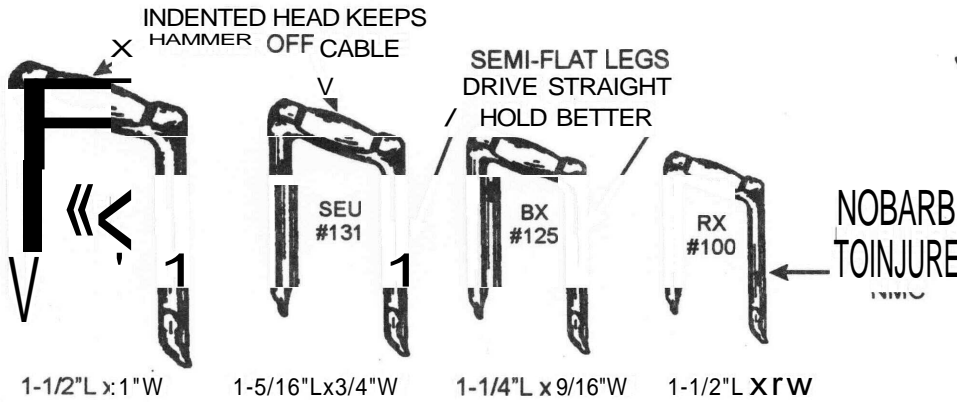

THE LEADER

Nob-Staples®
Cable Staples
 Carbon Steel

STANDARD SHIPPER						
SIZE AND PACK NUMBER	NAED PRODUCT CODE	CABLE SIZE	ITEM NUMBER	CARTON QUANTITY	QUANTITY	APPROX. WEIGHT IN LBS.
100PP5M	09115	NMC 2 COND. 12 & 14 WIRE & 2 Cond. WG	C703736	PLASTIC PAIL	5,000	23
100 PB 5M	09114		C703702	BULK	5,000	23
100P5	09113		C703652	500	10,000	45
100P1	09111		C703603	100	10,000	45
*100 PB 5M EG	59114		C703850	BULK	5,000	23
*100 P5 EG	59113		C703801	500	10,000	45
*100 P1 EG	59111		C703751	100	10,000	45
125PP5M	09215	BX 3 COND. 12 x 10 WIRE	C704122	PLASTIC PAIL	5,000	36
125 PB 5M	09214		C704106	BULK	5,000	36
125 P5	09213		C704029	500	5,000	36
125 P1	09211		C704071	100	5,000	36
*125PB5MEG	59214		C704130	BULK	5,000	36
*125 P5 EG	59213		C704205	500	5,000	36
*125 P1 EG	59211		C704155	100	5,000	36

* ELECTRO GALVANIZED

SERVICE CABLE STAPLES ELECTRO GALVANIZED

SIZE AND PACK NUMBER	NAED PRODUCT CODE	CABLE SIZE	ITEM NUMBER	CARTON QUANTITY	QUANTITY	APPROX. WEIGHT IN LBS.
*131 P1	59310	SEU 6/3	C704254	100	5,000	47
*141 P1	59410	SEU 2/3	C704304	100	5,000	59
*151 P1	59510	SEU 4/0	C704396	100	1,000	39

					STANDARD SHIPPER	
SIZE AND PACK NUMBER	NAED PRODUCT CODE	CABLE SIZE	ITEM NUMBER	CARTON QUANTITY	QUANTITY	APPROX. WEIGHT IN LBS.
100PP5M	09115	NMC 2 COND. 12 & 14 WIRE & 2 Cond. WG	C703736	PLASTIC PAIL	5,000	23
100 PB 5M	09114		C703702	BULK	5,000	23
100P5	09113		C703652	500	10,000	45
100P1	09111		C703603	100	10,000	45
*100 PB 5M EG	59114		C703850	BULK	5,000	23
*100 P5 EG	59113		C703801	500	10,000	45
*100 P1 EG	59111		C703751	100	10,000	45
125PP5M	09215	BX 3 COND. 12 x 10 WIRE	C704122	PLASTIC PAIL	5,000	36
125 PB 5M	09214		C704106	BULK	5,000	36
125 P5	09213		C704029	500	5,000	36
125 P1	09211		C704071	100	5,000	36
*125PB5MEG	59214		C704130	BULK	5,000	36
*125 P5 EG	59213		C704205	500	5,000	36
*125 P1 EG	59211		C704155	100	5,000	36