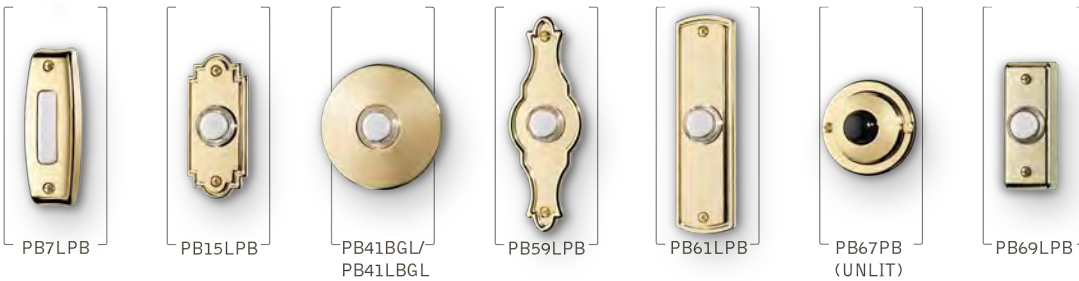

POLISHED BRASS