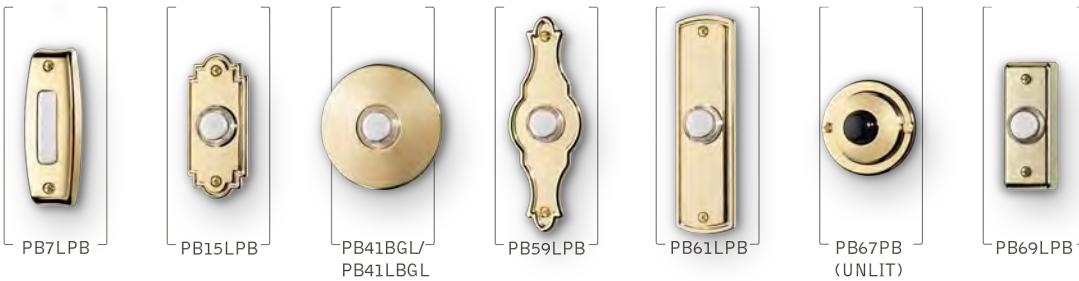

P O L I S H E D B R A S S