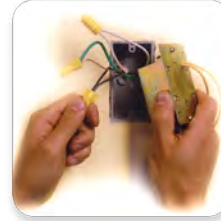

**Step One:**

Install a junction box where the chime is to be installed.

**Step Two:**

Wire the transformer as you would any common receptacle.

**Step Three:**

Drop the transformer in and attach to the junction box. Connect low voltage wires to the chime and mount it directly to the transformer. The transformer works in any standard, single-gang junction box.