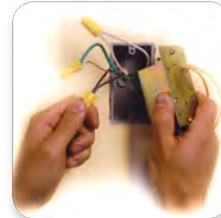

Step One:

Install a junction box where the chime is to be installed.

Step Two:

Wire the transformer as you would any common receptacle.

Step Three:

Drop the transformer in and attach to the junction box. Connect low voltage wires to the chime and mount it directly to the transformer. The transformer works in any standard, single-gang junction box.