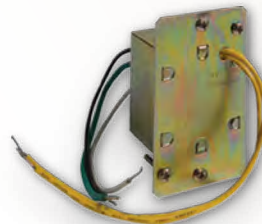

**Step One:**

Install a junction box where the chime is to be installed.

**Step Two:**

Wire the transformer as you would any common receptacle.

**Step Three:**

Drop the transformer in and attach to the junction box. Connect low voltage wires to the chime and mount it directly to the transformer. The transformer works in any standard, single-gang junction box.

## Chime Accessories - Transformers

**Quick install transformers, built to last.**

Not all transformers are equal. In fact, our transformers feature an easy-to-install lock-mount or wall-mount that can reduce installation time by 25%. A second unique feature that provides added reassurance is the thermal cut-off switch designed to shut off the door chime system in the event of excessive temperature.