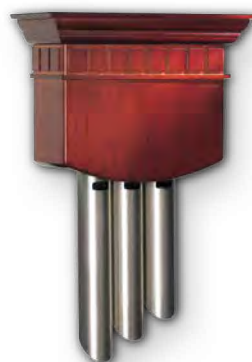

Uses a 16-volt transformer.

Dimensions:

10" x 16 5/8" x 4 1/4"