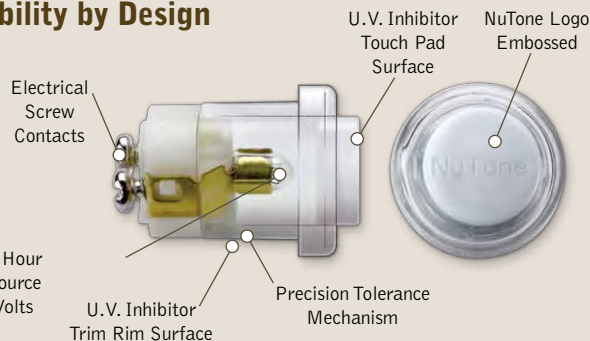

Pushbutton Durability by Design

20,000 Hour Light Source @ 18 Volts

NuTone® Pushbuttons

Model#	Lighted or Unlighted	Finish	Surface Mount	Fits Brick Molding	Dimensions
PB4LBL	Lighted	Black	X	X	1 1/8" x 4 3/16"
PB4LBR	Lighted	Oil-Rubbed Bronze	X	X	1 1/8" x 4 3/16"
PB4LSN	Lighted	Satin Nickel	X	X	1 1/8" x 4 3/16"
PB7LBL	Lighted	Black	X	X	2 7/8" x 1" x 3/4"
PB7LPB	Lighted	Polished Brass	X	X	2 7/8" x 1" x 3/4"
PB7LSN	Lighted	Satin Nickel	X	X	2 7/8" x 1" x 3/4"
PB7LWH	Lighted	White	X	X	2 7/8" x 1" x 3/4"
PB7WH	Unlighted	White	X	X	2 7/8" x 1" x 3/4"
PB10GL	Lighted	Gold Anodized with Black Trim			7/8" x 2 5/8"
PB15LBR	Lighted	Oil-Rubbed Bronze			1 1/4" x 3"
PB15LPB	Lighted	Polished Brass			1 1/4" x 3"
PB15LSN	Lighted	Satin Nickel			1 1/4" x 3"
PB18WHCL	Unlighted	Clear/White		X	1 3/16" Round
PB18LWHCL	Lighted	Clear/White		X	1 3/16" Round
PB19LGL	Lighted	Polished Brass with Antique Hammered Center	X	X	1" x 3 1/8"
PB27LBR	Lighted	Oil-Rubbed Bronze			1 1/2" x 3 1/2"
PB27LSN	Lighted	Satin Nickel			1 1/2" x 3 1/2"
PB29LR	Lighted	Oil-Rubbed Bronze			7/8" x 3 9/16"
PB29LSN	Lighted	Satin Nickel			7/8" x 3 9/16"
PB49LPB	Lighted	Polished Brass	X	X	1 1/8" x 6"
PB53LWH	Lighted	White	X		1 1/4" x 3 1/2"
PB59LPB	Lighted	Polished Brass			1 5/8" x 4 1/4"
PB61LPB	Lighted	Polished Brass			1 1/4" x 4 1/2"
PB64LAB	Lighted	Antique Brass		X	1 1/8" x 4 3/4"
PB67AB	Unlighted	Antique Brass	X		1 3/4" Round
PB67PB	Unlighted	Polished Brass	X		1 3/4" Round
PB69LBL	Lighted	Black	X	X	1" x 2 3/4"
PB69LPB	Lighted	Polished Brass	X	X	1" x 2 3/4"
PB69LPC	Lighted	Polished Chrome	X	X	1" x 2 3/4"
PB69LSN	Lighted	Satin Nickel	X	X	1" x 2 3/4"
PB69LWH	Lighted	White	X	X	1" x 2 3/4"
PB78LWHCL	Lighted	White			1 3/16" Round

NuTone® Stucco Pushbuttons

Model#	Lighted Or Unlighted	Finish	Dimensions
PB41BGL	Unlighted	Polished Brass (Escutcheon & Button)	2 1/2" Round
PB41LBGL	Lighted	Polished Brass (Escutcheon & Button)	2 1/2" Round
PB41LBR	Lighted	Oil-Rubbed Bronze (Escutcheon & Button)	2 1/2" Round
PB41LSN	Lighted	Satin Nickel (Escutcheon & Button)	2 1/2" Round
PB41LWH	Lighted	White (Escutcheon & Button)	2 1/2" Round
PB41APB41LA	-	Wiring Sleeve	-