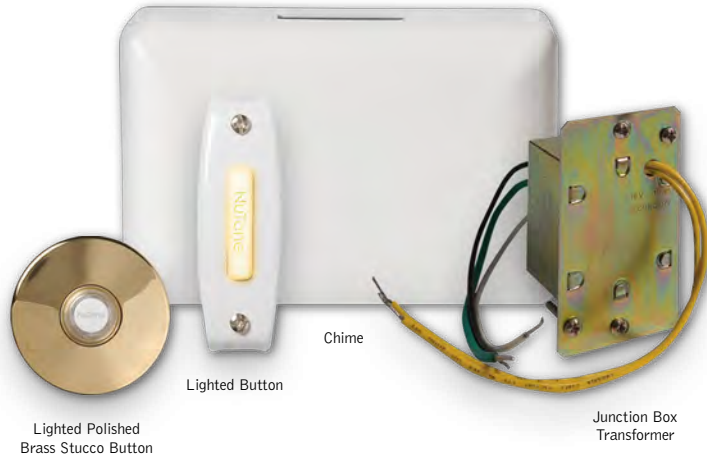

Builder Kits – Junction Box Transformer

Now, rather than mounting the transformer in a remote location and running wires to various points, NuTone® puts everything in one package. With our patented new system, just run the wire, connect and drop the entire transformer in the junction box. Two simple low voltage connections later and the chime is running. NuTone ends the back and forth, up and down runaround by keeping everything conveniently packaged in one location. Choose a kit with one or two standard buttons, or one stucco button.

Lighted Polished Brass Stucco Button

Lighted Button

Chime

Junction Box Transformer

Model#	Chime	Lighted Button	Junction Box Transformer
BK140LWH	1	1	1
BK140SLPB	1	1 Lighted Polished Brass Stucco Button	1
BK142LWH	1	2	1

Step One:

Install a junction box where the chime is to be installed.

Step Two:

Wire the transformer as you would any common receptacle.

Step Three:

Drop the transformer in and attach to the junction box. Connect low voltage wires to the chime and mount it directly to the transformer. The transformer works in any standard, single-gang junction box.

Chime Accessories - Transformers

Quick install transformers, built to last.

Not all transformers are equal. In fact, our transformers feature an easy-to-install lock-mount or wall-mount that can reduce installation time by 25%. A second unique feature that provides added reassurance is the thermal cut-off switch designed to shut off the door chime system in the event of excessive temperature.