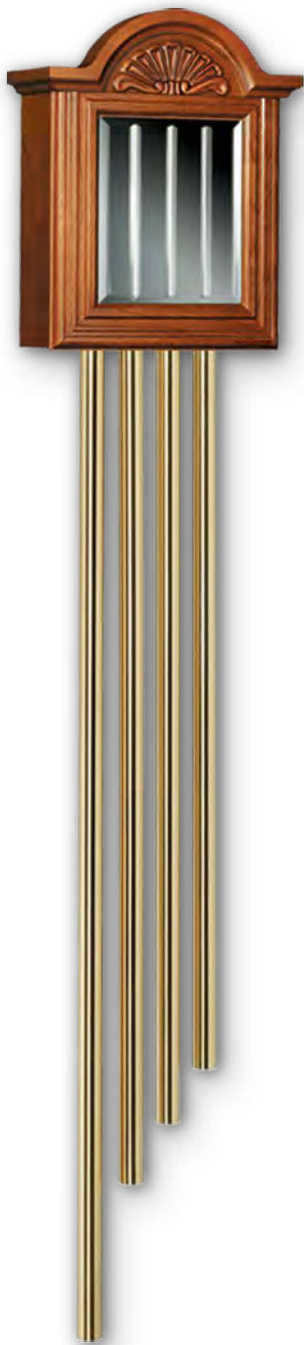

Traditional Musical

LA501CY

The LA501CY features a cherry finish and is accented with a beveled, mirrored insert. This chime can easily replace an existing two-note chime without rewiring.

For up to three doors. Eight-note Westminster or four-note chime for front door, one-note for the back door, and a separate note for a side door.

Features adjustable volume control.

Uses a 16-volt transformer.

Dimensions:

12 1/2" x 60 1/4" x 4 7/8"