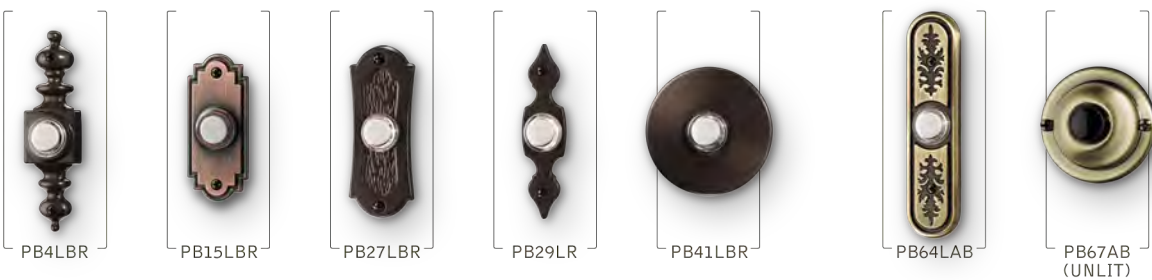

P O L I S H E D C H R O M E

O I L - R U B B E D B R O N Z E