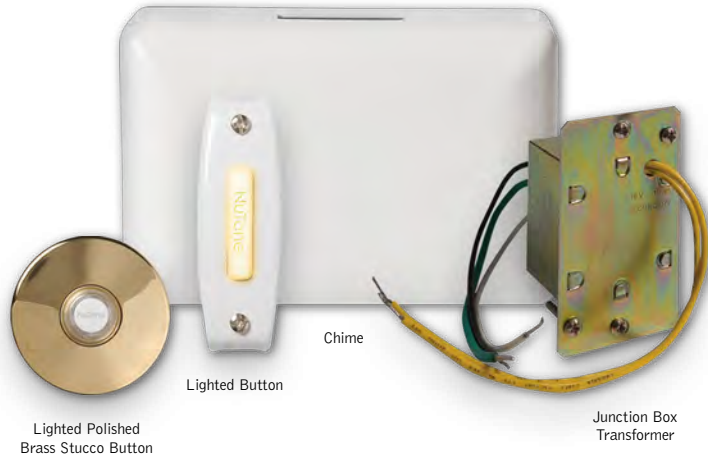

Builder Kits – Junction Box Transformer

Now, rather than mounting the transformer in a remote location and running wires to various points, NuTone® puts everything in one package. With our patented new system, just run the wire, connect and drop the entire transformer in the junction box. Two simple low voltage connections later and the chime is running. NuTone ends the back and forth, up and down runaround by keeping everything conveniently packaged in one location. Choose a kit with one or two standard buttons, or one stucco button.