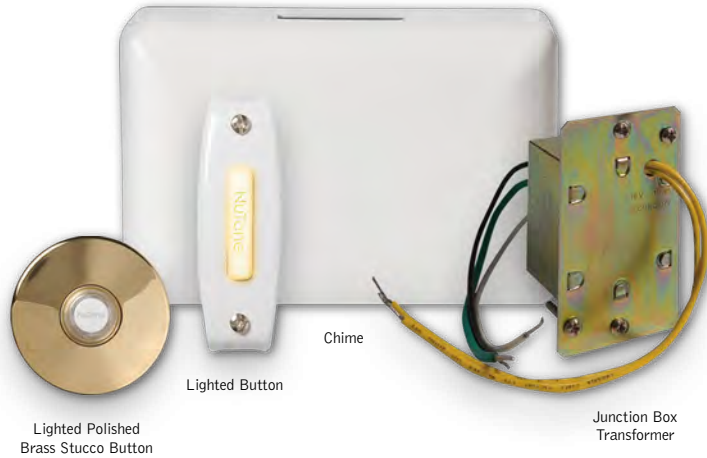

Builder Kits – Junction Box Transformer

Now, rather than mounting the transformer in a remote location and running wires to various points, NuTone® puts everything in one package. With our patented new system, just run the wire, connect and drop the entire transformer in the junction box. Two simple low voltage connections later and the chime is running. NuTone ends the back and forth, up and down runaround by keeping everything conveniently packaged in one location. Choose a kit with one or two standard buttons, or one stucco button.

Lighted Polished Brass Stucco Button

Lighted Button

Chime

Junction Box Transformer

Model#	Chime	Lighted Button	Junction Box Transformer
BK140LWH	1	1	1
BK140SLPB	1	1 Lighted Polished Brass Stucco Button	1
BK142LWH	1	2	1

Step One:

Install a junction box where the chime is to be installed.

Step Two:

Wire the transformer as you would any common receptacle.

Step Three:

Drop the transformer in and attach to the junction box. Connect low voltage wires to the chime and mount it directly to the transformer. The transformer works in any standard, single-gang junction box.

Chime Accessories - Transformers

Quick install transformers, built to last.

Not all transformers are equal. In fact, our transformers feature an easy-to-install lock-mount or wall-mount that can reduce installation time by 25%. A second unique feature that provides added reassurance is the thermal cut-off switch designed to shut off the door chime system in the event of excessive temperature.