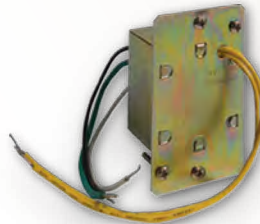

Transformer C915 us
16-volt, 10VA transformer for use with most NuTone door chimes. 16-volt, 10VA for a single chime. Fits in standard junction box, run one wire and it's ready for use.