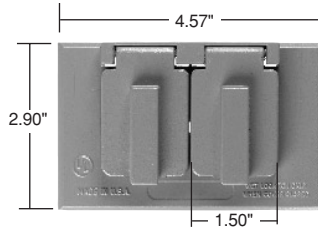

**Horizontal
2 Self-Closing Lids**

**Vertical
1 Self-Closing Lid**

**Horizontal
1 Self-Closing Lid**

Catalog Number	Description	Color	3rd Party Compliance
One Gang			
CA7-GH	Single Receptacle Horizontal – 1 Self-Closing Lid	Gray	•
CA7-GV CA7-BRV CA7-WV	Single Receptacle Vertical – 1 Self-Closing Lid	Gray Bronze White	•
CA8-GH CA8-BRH CA8-WH	Duplex Receptacle Horizontal – 2 Self-Closing Lids	Gray Bronze White	•
CA8-GJ	Oversized Duplex Receptacle Horizontal – 2 Self-Closing Lids Dimensions: H - 4.52", L - 4.58"	Gray	•
CA8-GV CA8-BRV CA8-WV	Duplex Receptacle Vertical – 1 Self-Closing Lid	Gray Bronze White	•
CA8-GVFS CA8-WVFS	Duplex Receptacle Vertical – 1 Self-Closing Lid 4 Screw Mounting	Gray White	•
CA721-G	Power Outlet – 1.625 Diameter Vertical – 1 Self-Closing Lid	Gray	•
CA725-G	Power Outlet – 1.750 Diameter Vertical – 1 Self-Closing Lid	Gray	•
CA723-G	Power Outlet – 2.125 Diameter Vertical – 1 Self-Closing Lid	Gray	•

Weatherproof Boxes & Covers

Cast Weatherproof Covers

Features

- Broad line of single gang covers for receptacles and power outlets.
- High quality, made in U.S.A.
- Baked-on electrostatic, polyester, powder paint for superior scratch and corrosion resistance.
- Heavy-duty die-cast zinc.
- Stainless steel springs.
- Covers comply with 2002 NEC Section 406.8(A) and 406.8(B)(2).