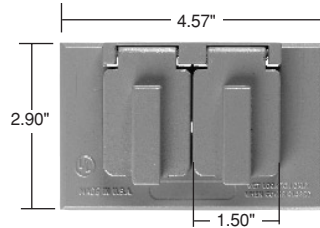

Horizontal
2 Self-Closing Lids

Vertical
1 Self-Closing Lid

Horizontal
1 Self-Closing Lid

Catalog Number	Description	Color	3rd Party Compliance
			cULus
One Gang			
CA7-GH	Single Receptacle Horizontal – 1 Self-Closing Lid	Gray	•
CA7-GV CA7-BRV CA7-WV	Single Receptacle Vertical – 1 Self-Closing Lid	Gray Bronze White	•
CA8-GH CA8-BRH CA8-WH	Duplex Receptacle Horizontal – 2 Self-Closing Lids	Gray Bronze White	•
CA8-GJ	Oversized Duplex Receptacle Horizontal – 2 Self-Closing Lids Dimensions: H - 4.52", L - 4.58"	Gray	•
CA8-GV CA8-BRV CA8-WV	Duplex Receptacle Vertical – 1 Self-Closing Lid	Gray Bronze White	•
CA8-GVFS CA8-WVFS	Duplex Receptacle Vertical – 1 Self-Closing Lid 4 Screw Mounting	Gray White	•
CA721-G	Power Outlet – 1.625 Diameter Vertical – 1 Self-Closing Lid	Gray	•
CA725-G	Power Outlet – 1.750 Diameter Vertical – 1 Self-Closing Lid	Gray	•
CA723-G	Power Outlet – 2.125 Diameter Vertical – 1 Self-Closing Lid	Gray	•

Weatherproof Boxes & Covers

Cast Weatherproof Covers

Features

- Broad line of single gang covers for receptacles and power outlets.
- High quality, made in U.S.A.
- Baked-on electrostatic, polyester, powder paint for superior scratch and corrosion resistance.
- Heavy-duty die-cast zinc.
- Stainless steel springs.
- Covers comply with 2002 NEC Section 406.8(A) and 406.8(B)(2).