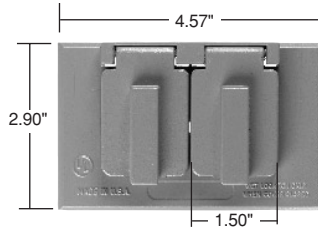

Horizontal
2 Self-Closing Lids

Vertical
1 Self-Closing Lid

Horizontal
1 Self-Closing Lid

Catalog Number	Description	Color	3rd Party Compliance
			cULus
One Gang			
CA7-GH	Single Receptacle Horizontal – 1 Self-Closing Lid	Gray	•
CA7-GV CA7-BRV CA7-WV	Single Receptacle Vertical – 1 Self-Closing Lid	Gray Bronze White	•
CA8-GH CA8-BRH CA8-WH	Duplex Receptacle Horizontal – 2 Self-Closing Lids	Gray Bronze White	•
CA8-GJ	Oversized Duplex Receptacle Horizontal – 2 Self-Closing Lids Dimensions: H - 4.52", L - 4.58"	Gray	•
CA8-GV CA8-BRV CA8-WV	Duplex Receptacle Vertical – 1 Self-Closing Lid	Gray Bronze White	•
CA8-GVFS CA8-WVFS	Duplex Receptacle Vertical – 1 Self-Closing Lid 4 Screw Mounting	Gray White	•
CA721-G	Power Outlet – 1.625 Diameter Vertical – 1 Self-Closing Lid	Gray	•
CA725-G	Power Outlet – 1.750 Diameter Vertical – 1 Self-Closing Lid	Gray	•
CA723-G	Power Outlet – 2.125 Diameter Vertical – 1 Self-Closing Lid	Gray	•

Weatherproof Boxes & Covers

Cast Weatherproof Covers

Features

- Broad line of single gang covers for receptacles and power outlets.
- High quality, made in U.S.A.
- Baked-on electrostatic, polyester, powder paint for superior scratch and corrosion resistance.
- Heavy-duty die-cast zinc.
- Stainless steel springs.
- Covers comply with 2002 NEC Section 406.8(A) and 406.8(B)(2).