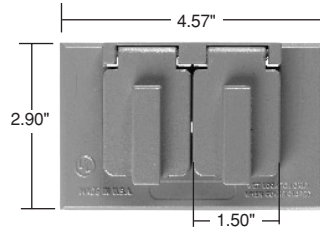

Weatherproof Boxes & Covers

Cast Weatherproof Covers

Features

- Broad line of single gang covers for receptacles and power outlets.
- High quality, made in U.S.A.
- Baked-on electrostatic, polyester, powder paint for superior scratch and corrosion resistance.
- Heavy-duty die-cast zinc.
- Stainless steel springs.
- Covers comply with 2002 NEC Section 406.8(A) and 406.8(B)(2).

Horizontal
2 Self-Closing Lids

Vertical
1 Self-Closing Lid

Horizontal
1 Self-Closing Lid

Catalog Number	Description	Color	3rd Party Compliance
			cULus
One Gang			
CA7-GH	Single Receptacle Horizontal – 1 Self-Closing Lid	Gray	•
CA7-GV CA7-BRV CA7-WV	Single Receptacle Vertical – 1 Self-Closing Lid	Gray Bronze White	•
CA8-GH CA8-BRH CA8-WH	Duplex Receptacle Horizontal – 2 Self-Closing Lids	Gray Bronze White	•
CA8-GJ	Oversized Duplex Receptacle Horizontal – 2 Self-Closing Lids Dimensions: H - 4.52", L - 4.58"	Gray	•
CA8-GV CA8-BRV CA8-WV	Duplex Receptacle Vertical – 1 Self-Closing Lid	Gray Bronze White	•
CA8-GVFS CA8-WVFS	Duplex Receptacle Vertical – 1 Self-Closing Lid 4 Screw Mounting	Gray White	•
CA721-G	Power Outlet – 1.625 Diameter Vertical – 1 Self-Closing Lid	Gray	•
CA725-G	Power Outlet – 1.750 Diameter Vertical – 1 Self-Closing Lid	Gray	•
CA723-G	Power Outlet – 2.125 Diameter Vertical – 1 Self-Closing Lid	Gray	•