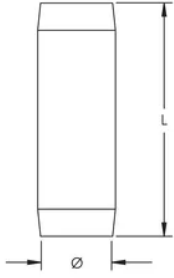

PRODUCT ATTRIBUTES

Material: Bronze

Ground Rod Diameter, Nominal: 5/8"

Length (L): 2.4"

Thread Size (TS): 5/8" UNC

Unit Weight: 0.23 lb

Complies With: EN IEC 62561-2

DIAGRAMS

CATALOG NUMBER

CR58

CERTIFICATIONS

FEATURES

High-strength couplings are threaded and chamfered at both ends for easy driving

Corrosion-resistant couplings ensure permanent, low resistance copper-to-copper connections