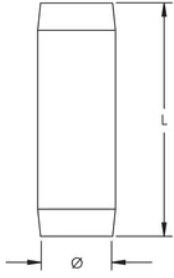

THREADED COUPLER FOR COPPER-BONDED GROUND ROD, THREADED, BRONZE, 5/8" DIA

CATALOG NUMBER

CR58

CERTIFICATIONS

FEATURES

High-strength couplings are threaded and chamfered at both ends for easy driving

Corrosion-resistant couplings ensure permanent, low resistance copper-to-copper connections

PRODUCT ATTRIBUTES

Material: Bronze

Ground Rod Diameter, Nominal: 5/8"

Length (L): 2.4"

Thread Size (TS): 5/8" UNC

Unit Weight: 0.23 lb

Complies With: EN IEC 62561-2

DIAGRAMS