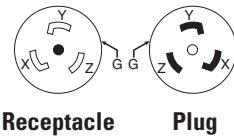

Industrial grade 50A locking devices

Product description

3-pole, 4-wire grounding
50A, 3Ø 250V/AC
Non-NEMA, California standard

CS8364

CS8369

California standard plugs & connectors

Rating	A	V/AC	Description	Cord diameter	Color	Plug catalog no.	Connector catalog no.		
50	250		3Ø pro grip nylon	0.44-1.06" (11.1-26.0mm)	RD & BK	□ CS8365EX	□ CS8364EX	•	•
			3Ø armored	0.68-1.13" (17.3-28.6mm)	Steel	□ CS8365	□ CS8364	•	•

Receptacle specification information:
50A: C-92

Flanged inlet & flanged outlet specification information:
50A: C-92

Color ordering information:

For ordering devices, include Catalog no. followed by the Color suffix: BK (Black), GY (Gray), RD (Red), Y or CR (Yellow)