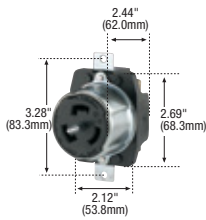

Industrial grade 50A locking devices

Product description

3-pole, 4-wire grounding
50A, 3Ø 250V/AC
Non-NEMA, California standard

CS8364

CS8369

California standard plugs & connectors

Rating A	V/AC	Description	Cord diameter	Color	Plug catalog no.	Connector catalog no.		
50	250	3Ø pro grip nylon	0.44-1.06" (11.1-26.0mm)	RD & BK	□ CS8365EX	□ CS8364EX	•	•
		3Ø armored	0.68-1.13" (17.3-28.6mm)	Steel	□ CS8365	□ CS8364	•	•

7788CR
Corrosion resistant

7770

7716

7717

7716EX

7717EX

Dimensional information:
C-80, C-81

Plug & connector specification information:

3-pole, 4-wire grounding
 50A, 3Ø 250V/AC
 Non-NEMA, California standard

CS8364

CS8369

California standard plugs & connectors

Rating	A	V/AC	Description	Cord diameter	Color	Plug catalog no.	Connector catalog no.		
50	250		3Ø pro grip nylon	0.44-1.06" (11.1-26.0mm)	RD & BK	□ CS8365EX	□ CS8364EX	•	•
			3Ø armored	0.68-1.13" (17.3-28.6mm)	Steel	□ CS8365	□ CS8364	•	•

7788CR
Corrosion resistant

7770

7716

7717

7716EX

7717EX

Dimensional information:
 C-80, C-81

Plug & connector specification information:
 50A: C-92