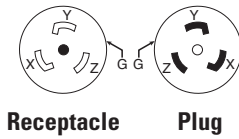

Industrial grade 50A locking devices

Product description

3-pole, 4-wire grounding
50A, 3Ø 250V/AC
Non-NEMA, California standard

CS8364

CS8369

California standard plugs & connectors

Rating A	V/AC	Description	Cord diameter	Color	Plug catalog no.	Connector catalog no.		
50	250	3Ø pro grip nylon	0.44-1.06" (11.1-26.0mm)	RD & BK	□ CS8365EX	□ CS8364EX	•	•
		3Ø armored	0.68-1.13" (17.3-28.6mm)	Steel	□ CS8365	□ CS8364	•	•

50A: C-92

Receptacle specification information:

50A: C-92

Flanged inlet & flanged outlet specification information:

50A: C-92

Color ordering information:

For ordering devices, include Catalog no. followed by the Color suffix: BK (Black), GY (Gray), RD (Red), Y or CR (Yellow)

Receptacle specification information:
 50A: C-92

Flanged inlet & flanged outlet specification information:
 50A: C-92

Color ordering information:

For ordering devices, include Catalog no. followed by the Color suffix: BK (Black), GY (Gray), RD (Red), Y or CR (Yellow)