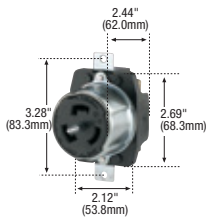

Industrial grade 50A locking devices

Product description

3-pole, 4-wire grounding
50A, 3Ø 250V/AC
Non-NEMA, California standard

CS8364

CS8369

California standard plugs & connectors

Rating	A	V/AC	Description	Cord diameter	Color	Plug catalog no.	Connector catalog no.		
50	250		3Ø pro grip nylon	0.44-1.06" (11.1-26.0mm)	RD & BK	□ CS8365EX	□ CS8364EX	•	•
			3Ø armored	0.68-1.13" (17.3-28.6mm)	Steel	□ CS8365	□ CS8364	•	•

7788CR
Corrosion resistant

7770

7716

7717

7716EX

7717EX

Dimensional information:
C-80, C-81

Plug & connector specification information:
50A: C-92

3-pole, 4-wire grounding
50A, 3Ø 250V/AC
Non-NEMA, California standard

CS8364

CS8369

California standard plugs & connectors

Rating A	V/AC	Description	Cord diameter	Color	Plug catalog no.	Connector catalog no.		
50	250	3Ø pro grip nylon	0.44-1.06" (11.1-26.0mm)	RD & BK	□ CS8365EX	□ CS8364EX	•	•
		3Ø armored	0.68-1.13" (17.3-28.6mm)	Steel	□ CS8365	□ CS8364	•	•