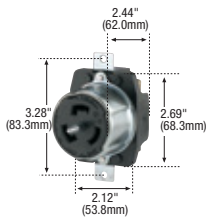

Industrial grade 50A locking devices

Product description

3-pole, 4-wire grounding
50A, 3Ø 250V/AC
Non-NEMA, California standard

CS8364

CS8369

California standard plugs & connectors

Rating	A	V/AC	Description	Cord diameter	Color	Plug catalog no.	Connector catalog no.		
50	250		3Ø pro grip nylon	0.44-1.06" (11.1-26.0mm)	RD & BK	□ CS8365EX	□ CS8364EX	•	•
			3Ø armored	0.68-1.13" (17.3-28.6mm)	Steel	□ CS8365	□ CS8364	•	•

3-pole, 4-wire grounding
50A, 3Ø 250V/AC
Non-NEMA, California standard

CS8364

CS8369

California standard plugs & connectors

Rating A	V/AC	Description	Cord diameter	Color	Plug catalog no.	Connector catalog no.		
50	250	3Ø pro grip nylon	0.44-1.06" (11.1-26.0mm)	RD & BK	□ CS8365EX	□ CS8364EX	•	•
		3Ø armored	0.68-1.13" (17.3-28.6mm)	Steel	□ CS8365	□ CS8364	•	•

7788CR
Corrosion resistant

7770

7716

7717

7716EX

7717EX

Dimensional information:
C-80, C-81

Plug & connector specification information:
50A: C-92