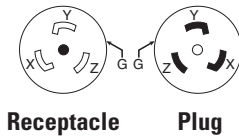

Industrial grade 50A locking devices

Product description

3-pole, 4-wire grounding
50A, 3Ø 250V/AC
Non-NEMA, California standard

CS8364