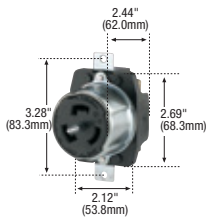

### Product description

3-pole, 4-wire grounding  
50A, 3Ø 250V/AC  
Non-NEMA, California standard

CS8364

CS8369

### California standard plugs & connectors

Rating A	V/AC	Description	Cord diameter	Color	Plug catalog no.	Connector catalog no.	
50	250	3Ø pro grip nylon	0.44-1.06" (11.1-26.0mm)	RD & BK	□ CS8365EX	□ CS8364EX	• •
		3Ø armored	0.68-1.13" (17.3-28.6mm)	Steel	□ CS8365	□ CS8364	• •