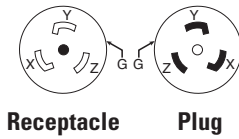

50A: C-92

Receptacle specification information:

50A: C-92

Flanged inlet & flanged outlet specification information:

50A: C-92

Color ordering information:

For ordering devices, include Catalog no. followed by the Color suffix: BK (Black), GY (Gray), RD (Red), Y or CR (Yellow)

3-pole, 4-wire grounding
 50A, 3Ø 250V/AC
 Non-NEMA, California standard

CS8364

CS8369

California standard plugs & connectors

Rating	A	V/AC	Description	Cord diameter	Color	Plug catalog no.	Connector catalog no.		
50	250		3Ø pro grip nylon	0.44-1.06" (11.1-26.0mm)	RD & BK	□ CS8365EX	□ CS8364EX	•	•
			3Ø armored	0.68-1.13" (17.3-28.6mm)	Steel	□ CS8365	□ CS8364	•	•