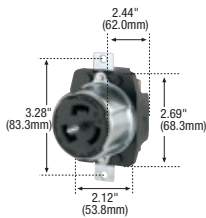

Industrial grade 50A locking devices

Product description

3-pole, 4-wire grounding
50A, 3Ø 250V/AC
Non-NEMA, California standard

CS8364

CS8369

California standard plugs & connectors

Rating A	V/AC	Description	Cord diameter	Color	Plug catalog no.	Connector catalog no.		
50	250	3Ø pro grip nylon	0.44-1.06" (11.1-26.0mm)	RD & BK	□ CS8365EX	□ CS8364EX	•	•
		3Ø armored	0.68-1.13" (17.3-28.6mm)	Steel	□ CS8365	□ CS8364	•	•

3-pole, 4-wire grounding
 50A, 3Ø 250V/AC
 Non-NEMA, California standard

CS8364

CS8369

California standard plugs & connectors

Rating	A	V/AC	Description	Cord diameter	Color	Plug catalog no.	Connector catalog no.		
50	250		3Ø pro grip nylon	0.44-1.06" (11.1-26.0mm)	RD & BK	□ CS8365EX	□ CS8364EX	•	•
			3Ø armored	0.68-1.13" (17.3-28.6mm)	Steel	□ CS8365	□ CS8364	•	•

7788CR
Corrosion resistant

7770

7716

7717

7716EX

7717EX

Dimensional information:
 C-80, C-81

Plug & connector specification information:
 50A: C-92