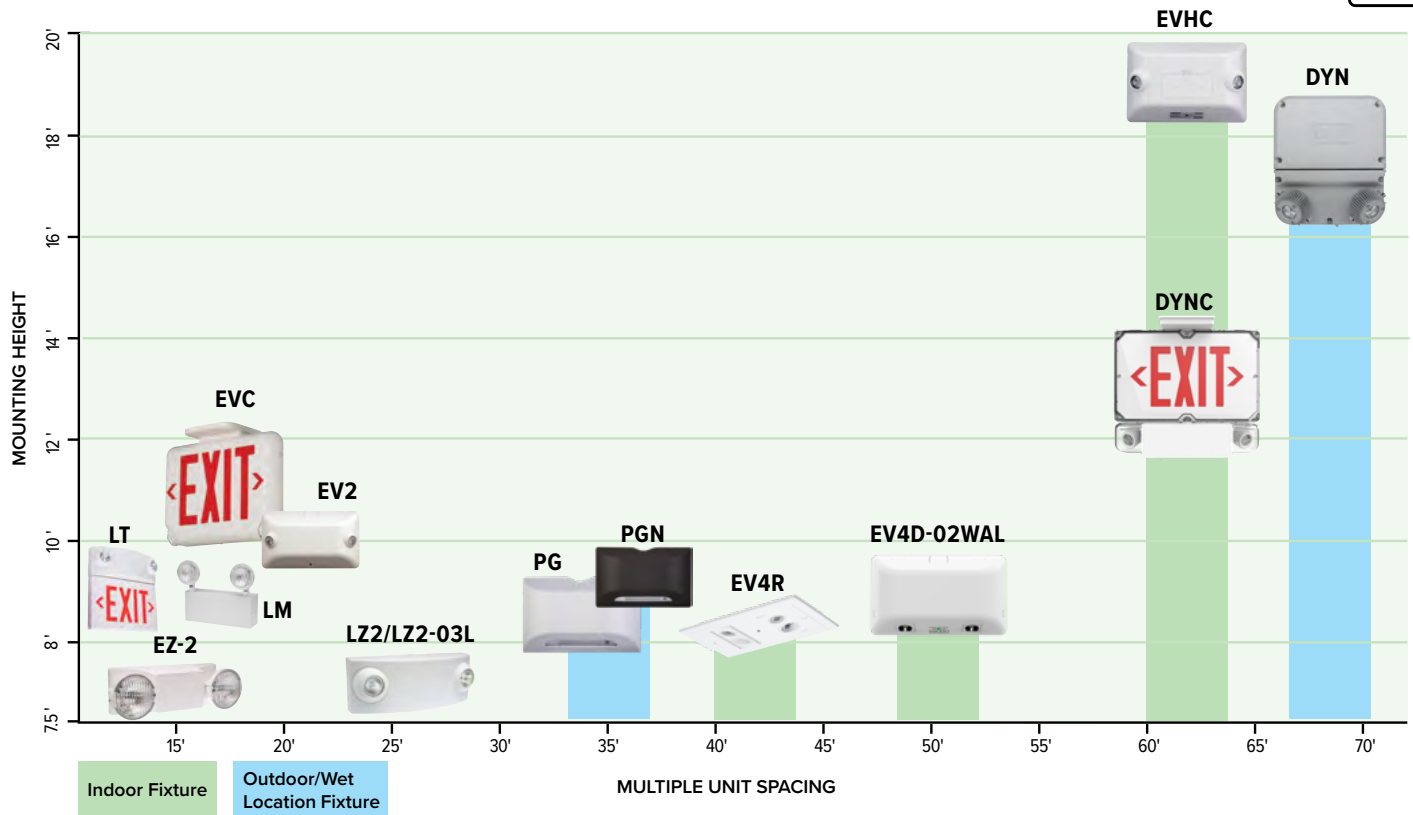

# LIFE SAFETY

## MOUNTING HEIGHT VS. MULTIPLE UNIT SPACING GUIDE

## MOUNTING HEIGHT VS. MULTIPLE UNIT SPACING GUIDE

All multiple unit spacing and mounting height suggestions are based on a 6' path to obtain 1 footcandle average illumination. This information to be used as a product reference only. To obtain additional performance information, please refer to the specification sheet available at [www.dual-lite.com](http://www.dual-lite.com)