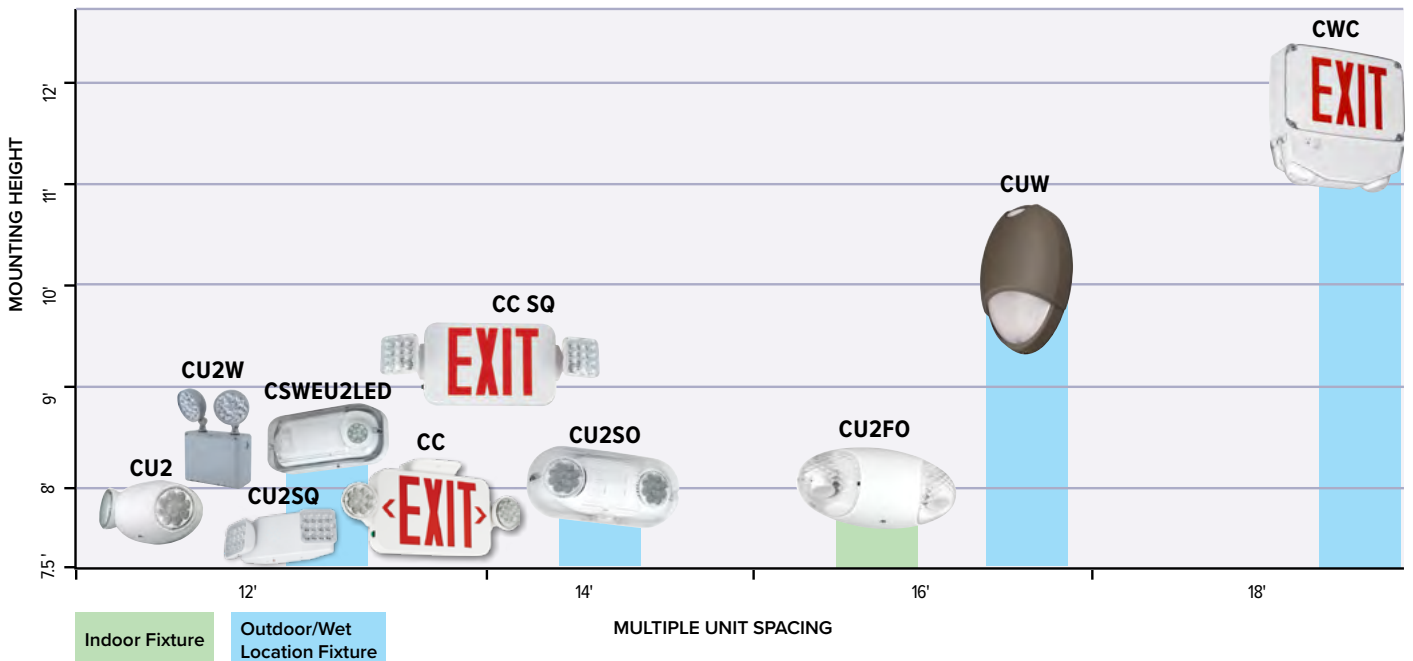

# LIFE SAFETY

## MOUNTING HEIGHT VS. MULTIPLE UNIT SPACING GUIDE

## MOUNTING HEIGHT VS. MULTIPLE UNIT SPACING GUIDE

All multiple unit spacing and mounting height suggestions are based on a 6' path to obtain 1 footcandle average illumination. This information to be used as a product reference only. To obtain additional performance information, please refer to the specification sheet available at [www.dual-lite.com](http://www.dual-lite.com)