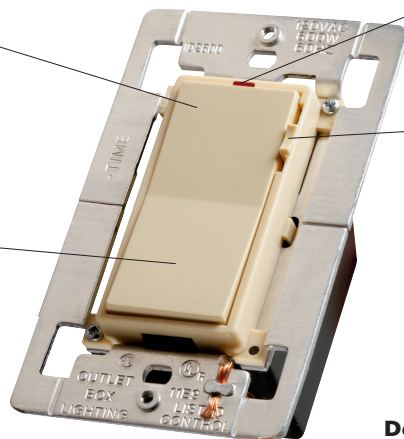

Dimmers & Fan Speed Controls Decorator Dimmers – Advanced Functionality

Tap down once for full Off. Hold paddle up to raise lights, down to lower.

Sleek, ergonomic P&S Decorator style matches other Decorator devices.

Red LED night light glows when Off.

Convenient operation – combines On/Off preset Decorator switch with separate slider microswitch for separate dimming control.

Soft start control brings lights up slowly, extends bulb life.

Constant memory returns lights to previous level after power failure.

D600-ELA