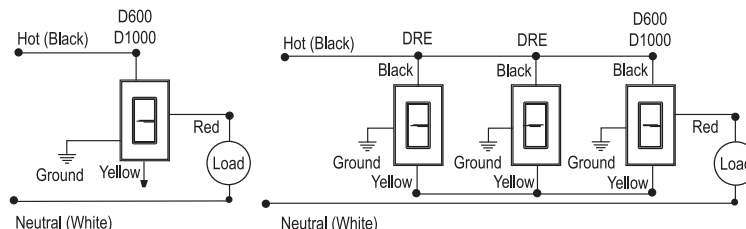

WIRING DIAGRAMS

Single Pole and Multilocation