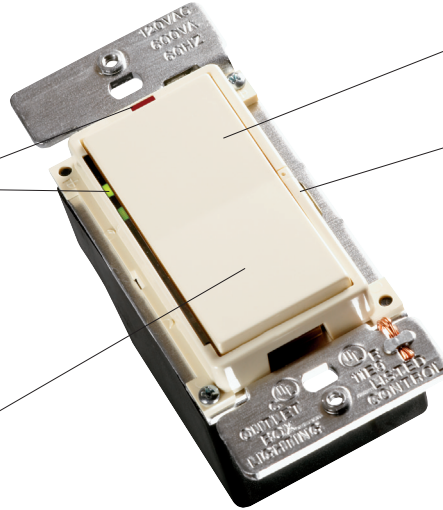

**NEW**

**NEW**

\* Available in VisionPak™ packaging, add "V" to Catalog Number. Example: D600-ELAV.  
† All dimmers and fan controls can be operated from more than one location when used with DRE remotes. Uses standard 3-way wiring. See wiring diagram.

**WIRING DIAGRAMS**

**Single Pole and Multilocation**

# Dimmers & Fan Speed Controls

**Constant memory** returns lights to previous level after power failure.

**Enables On/Off and full dimming control** from an unlimited number of locations.

**LED indicators keep you informed.** Green LEDs indicate preset level and current light level. Red LED night light glows when load is off.

**Easy operation** — Tap up once for preset, twice for full On. Tap down once for full Off. Hold paddle up to raise lights, down to lower.

**Sleek, ergonomic P&S Decorator style** matches other Decorator devices.