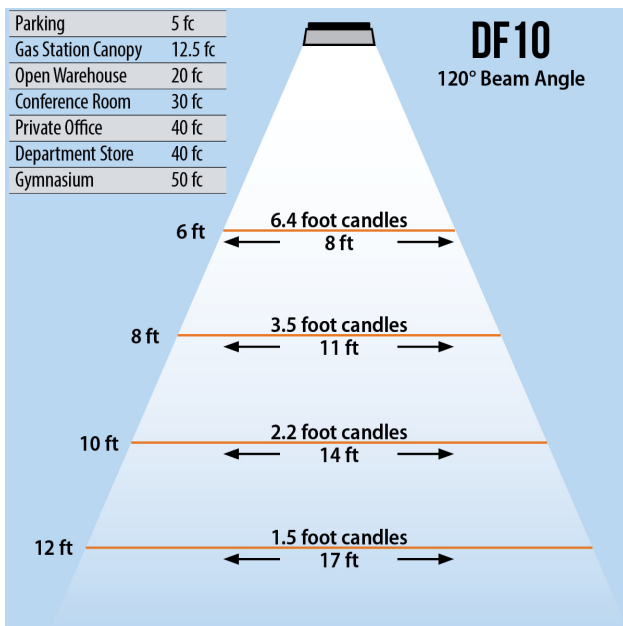

## LED FLOOD LIGHT (10 WATT)

60W PAR 38 Replacement

Trunion Mount

Knuckle Mount

Lumens	900
CCT	3000-3500K, 6000-6500K
CRI	> 75
Beam Angle	120°
Operating Voltage	100 - 240 VAC
Power Consumption	10W
LED Source	Bridgelux
Lifespan	> 50,000 Hours
IP Grade	IP65
Body Construction	Aluminum & Toughened Glass
Dimensions	4.53" x 2.60" x 4.13"
Weight	1 lbs

### ORDER CODE Example DF10-BRZ-10W120D6K

Fixture	Finish	Beam Angle	CCT
DF10 - Trunion	BRZ - Bronze	10W120D - 120°	6K - 6000K
DF10KM - Knuckle			3K - 3000K