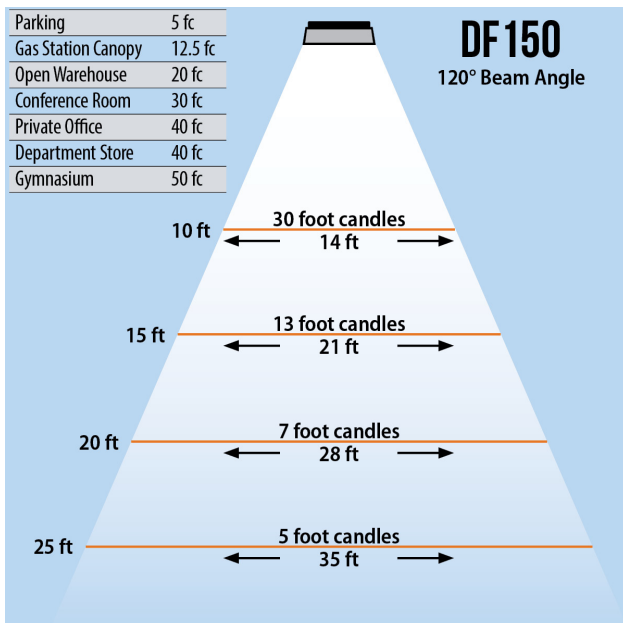

DURAFLOOD 150

LED FLOOD LIGHT (150 WATT)

400 MH Replacement

480V

Lumens	13,500
CCT	3000-3500K, 4000-4500K, 6000-6500K
CRI	> 75
Beam Angle	60°, 120°
Operating Voltage	100 - 277 VAC 180 - 528 VAC
Power Consumption	150W
Driver	Mean Well
LED Source	Bridgelux
Lifespan	> 50,000 Hours
IP Grade	IP65
Body Construction	Aluminum & Toughened Glass
Dimensions	16.73" x 12.79" x 9.44"
Weight	23.14 lbs

ORDER CODE Example: DF150-BRZ-150W120D6K

Fixture	Finish	Beam Angle	CCT	Voltage
DF150- Trunnion	BRZ- Bronze	150W120-120°	6K- 6000K	— - 240V
	GR- Gray		4K- 4000K	4V- 480V
	SS- Salt Spray		3K- 3000K	

Slipfitter Option, Bronze	SF-BRZ-180
Slipfitter Option, Gray	SF-GR-180

ORDER CODE Example: DF150-BRZ-150W120D6K

Fixture	Finish	Beam Angle	CCT	Voltage
DF150- Trunnion	BRZ- Bronze	150W120-120°	6K- 6000K	___ - 240V
	GR- Gray		4K- 4000K	4V- 480V
	SS- Salt Spray		3K- 3000K	

Slipfitter Option, Bronze	SF-BRZ-180
Slipfitter Option, Gray	SF-GR-180