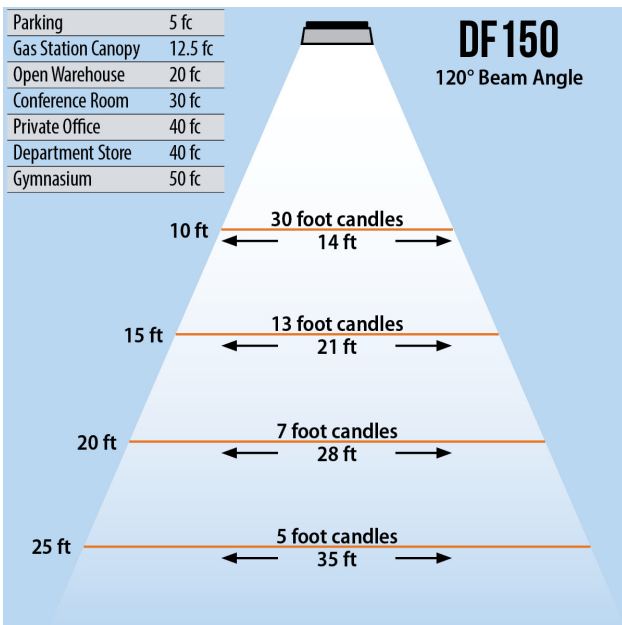

DURAFLOOD 150

LED FLOOD LIGHT (150 WATT)

400 MH Replacement

480V

Lumens	13,500
CCT	3000-3500K, 4000-4500K, 6000-6500K
CRI	> 75
Beam Angle	60°, 120°
Operating Voltage	100 - 277 VAC 180 - 528 VAC
Power Consumption	150W
Driver	Mean Well
LED Source	Bridgelux
Lifespan	> 50,000 Hours
IP Grade	IP65
Body Construction	Aluminum & Toughened Glass
Dimensions	16.73" x 12.79" x 9.44"
Weight	23.14 lbs

ORDER CODE Example: DF150-BRZ-150W120D6K

Fixture	Finish	Beam Angle	CCT	Voltage
DF150- Trunnion	BRZ- Bronze	150W120-120°	6K- 6000K	— - 240V
	GR- Gray		4K- 4000K	4V- 480V
	SS- Salt Spray		3K- 3000K	

Slipfitter Option, Bronze	SF-BRZ-180
Slipfitter Option, Gray	SF-GR-180

ORDER CODE Example: DF150-BRZ-150W120D6K

Fixture	Finish	Beam Angle	CCT	Voltage
DF150- Trunnion	BRZ- Bronze	150W120-120°	6K- 6000K	___ - 240V
	GR- Gray		4K- 4000K	4V- 480V
	SS- Salt Spray		3K- 3000K	

Slipfitter Option, Bronze	SF-BRZ-180
Slipfitter Option, Gray	SF-GR-180