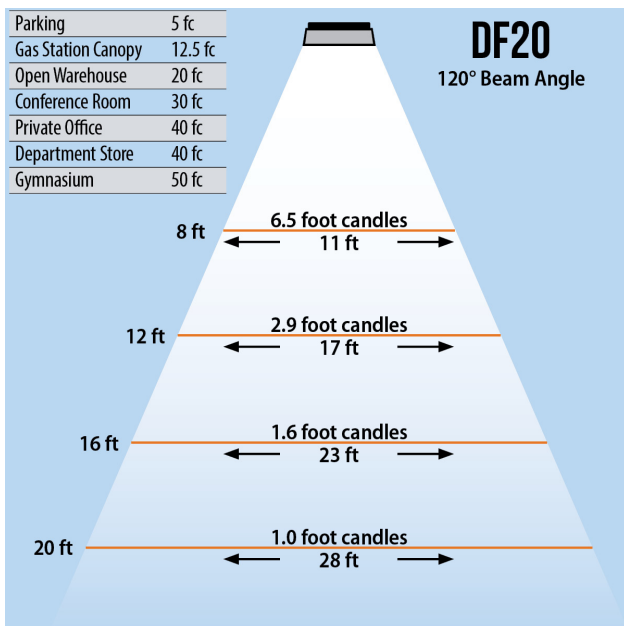

DURAFLOOD 20

LED FLOOD LIGHT (20 WATT)

120W PAR 38 Replacement

Trunnion Mount

Knuckle Mount

Lumens	1,800
CCT	3000-3500K, 6000-6500K
CRI	> 75
Beam Angle	120°
Operating Voltage	100 - 240 VAC
Power Consumption	20W
LED Source	Bridgelux
Lifespan	> 50,000 Hours
IP Grade	IP65
Body Construction	Aluminum & Toughened Glass
Dimensions	7.09" x 5.51" x 5.71"
Weight	2.65 lbs

ORDER CODE Example DF20-BRZ-20W120D6K

Fixture	Finish	Beam Angle	CCT
DF200 - Trunnion	BRZ - Bronze	20W120D - 120°	6K - 6000K
DF20KM - Knuckle			3K - 3000K

DURAFLOOD 20

LED FLOOD LIGHT (20 WATT)

120W PAR 38 Replacement

Trunnion Mount

Knuckle Mount

Lumens	1,800
CCT	3000-3500K, 6000-6500K
CRI	> 75
Beam Angle	120°
Operating Voltage	100 - 240 VAC
Power Consumption	20W
LED Source	Bridgelux
Lifespan	> 50,000 Hours
IP Grade	IP65
Body Construction	Aluminum & Toughened Glass
Dimensions	7.09" x 5.51" x 5.71"
Weight	2.65 lbs

ORDER CODE Example DF20-BRZ-20W120D6K

Fixture	Finish	Beam Angle	CCT
DF200 - Trunnion	BRZ - Bronze	20W120D - 120°	6K - 6000K
DF20KM - Knuckle			3K - 3000K