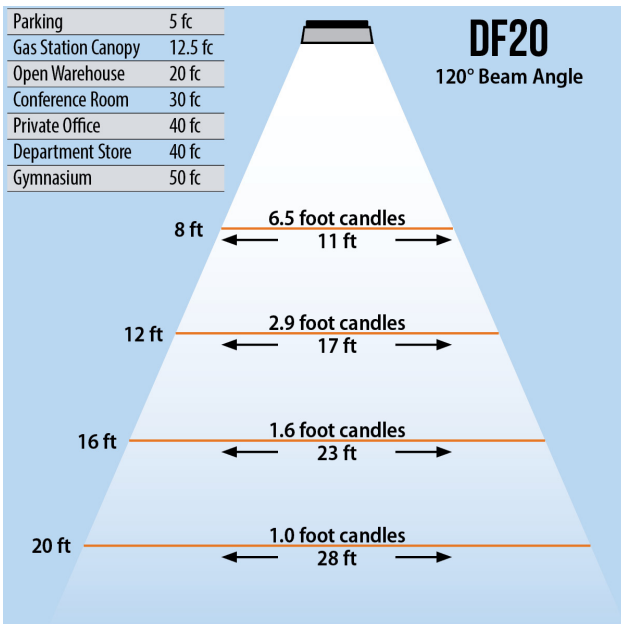

DURAFLOOD 20

LED FLOOD LIGHT (20 WATT)

120W PAR 38 Replacement

Trunnion Mount

Knuckle Mount

Lumens	1,800
CCT	3000-3500K, 6000-6500K
CRI	> 75
Beam Angle	120°
Operating Voltage	100 - 240 VAC
Power Consumption	20W
LED Source	Bridgelux
Lifespan	> 50,000 Hours
IP Grade	IP65
Body Construction	Aluminum & Toughened Glass
Dimensions	7.09" x 5.51" x 5.71"
Weight	2.65 lbs

ORDER CODE Example DF20-BRZ-20W120D6K

Fixture	Finish	Beam Angle	CCT
DF200 - Trunnion	BRZ - Bronze	20W120D - 120°	6K - 6000K
DF20KM - Knuckle			3K - 3000K

DURAFLOOD 20

LED FLOOD LIGHT (20 WATT)

120W PAR 38 Replacement

Trunnion Mount

Knuckle Mount

Lumens	1,800
CCT	3000-3500K, 6000-6500K
CRI	> 75
Beam Angle	120°
Operating Voltage	100 - 240 VAC
Power Consumption	20W
LED Source	Bridgelux
Lifespan	> 50,000 Hours
IP Grade	IP65
Body Construction	Aluminum & Toughened Glass
Dimensions	7.09" x 5.51" x 5.71"
Weight	2.65 lbs