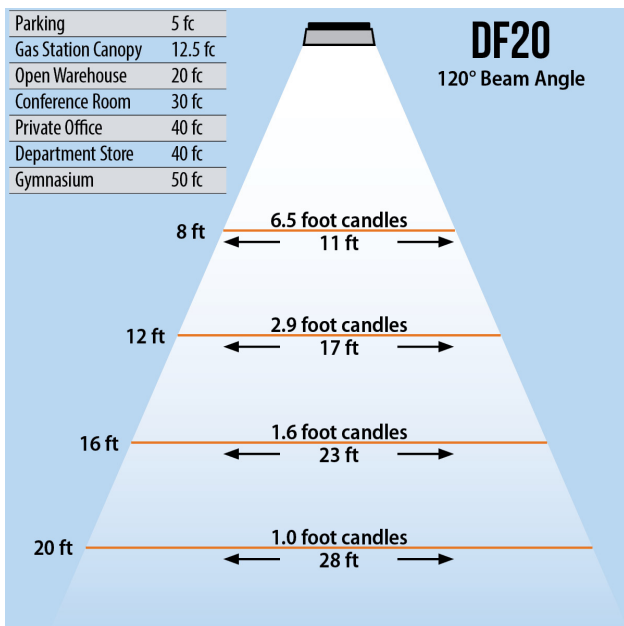

DURAFLOOD 20

LED FLOOD LIGHT (20 WATT)

120W PAR 38 Replacement

Trunnion Mount

Knuckle Mount

Lumens	1,800
CCT	3000-3500K, 6000-6500K
CRI	> 75
Beam Angle	120°
Operating Voltage	100 - 240 VAC
Power Consumption	20W
LED Source	Bridgelux
Lifespan	> 50,000 Hours
IP Grade	IP65
Body Construction	Aluminum & Toughened Glass
Dimensions	7.09" x 5.51" x 5.71"
Weight	2.65 lbs

ORDER CODE Example DF20-BRZ-20W120D6K

Fixture	Finish	Beam Angle	CCT
DF200 - Trunnion	BRZ - Bronze	20W120D - 120°	6K - 6000K
DF20KM - Knuckle			3K - 3000K

DURAFLOOD 20

LED FLOOD LIGHT (20 WATT)

120W PAR 38 Replacement

Trunnion Mount

Knuckle Mount

Lumens	1,800
CCT	3000-3500K, 6000-6500K
CRI	> 75
Beam Angle	120°
Operating Voltage	100 - 240 VAC
Power Consumption	20W
LED Source	Bridgelux
Lifespan	> 50,000 Hours
IP Grade	IP65
Body Construction	Aluminum & Toughened Glass
Dimensions	7.09" x 5.51" x 5.71"
Weight	2.65 lbs