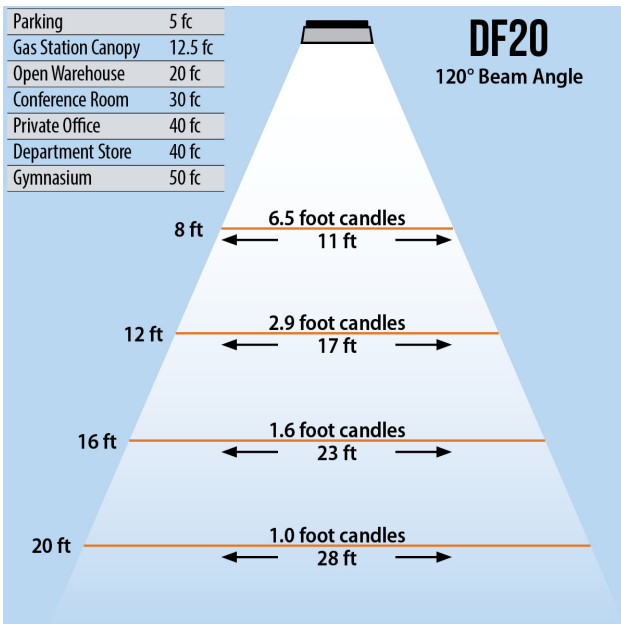

## LED FLOOD LIGHT (20 WATT)

120W PAR 38 Replacement

Trunnion Mount

Knuckle Mount

Lumens	1,800
CCT	3000-3500K, 6000-6500K
CRI	> 75
Beam Angle	120°
Operating Voltage	100 - 240 VAC
Power Consumption	20W
LED Source	Bridgelux
Lifespan	> 50,000 Hours
IP Grade	IP65
Body Construction	Aluminum & Toughened Glass
Dimensions	7.09" x 5.51" x 5.71"
Weight	2.65 lbs

## LED FLOOD LIGHT (20 WATT)

120W PAR 38 Replacement

Lumens	1,800
CCT	3000-3500K, 6000-6500K
CRI	> 75
Beam Angle	120°
Operating Voltage	100 - 240 VAC
Power Consumption	20W
LED Source	Bridgelux
Lifespan	> 50,000 Hours
IP Grade	IP65
Body Construction	Aluminum & Toughened Glass
Dimensions	7.09" x 5.51" x 5.71"
Weight	2.65 lbs