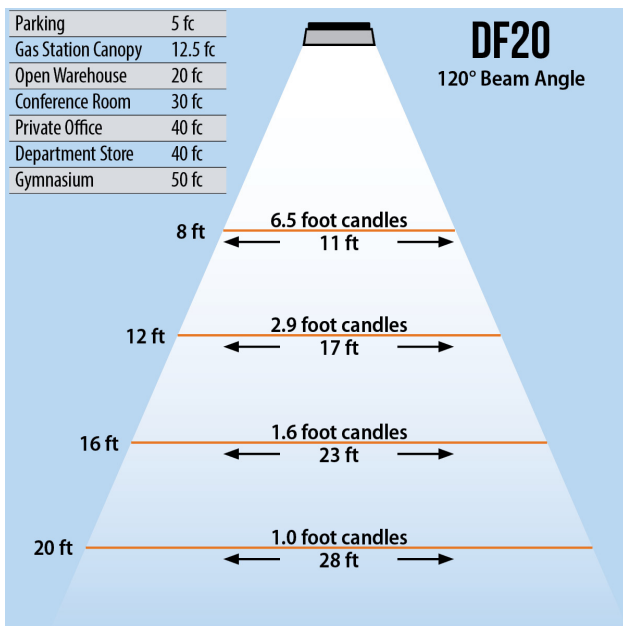

DURAFLOOD 20

LED FLOOD LIGHT (20 WATT)

120W PAR 38 Replacement

Trunnion Mount

Knuckle Mount

Lumens	1,800
CCT	3000-3500K, 6000-6500K
CRI	> 75
Beam Angle	120°
Operating Voltage	100 - 240 VAC
Power Consumption	20W
LED Source	Bridgelux
Lifespan	> 50,000 Hours
IP Grade	IP65
Body Construction	Aluminum & Toughened Glass
Dimensions	7.09" x 5.51" x 5.71"
Weight	2.65 lbs

ORDER CODE Example DF20-BRZ-20W120D6K

Fixture	Finish	Beam Angle	CCT
DF200 - Trunnion	BRZ - Bronze	20W120D - 120°	6K - 6000K
DF20KM - Knuckle			3K - 3000K

DURAFLOOD 20

LED FLOOD LIGHT (20 WATT)

120W PAR 38 Replacement

Trunnion Mount

Knuckle Mount

Lumens	1,800
CCT	3000-3500K, 6000-6500K
CRI	> 75
Beam Angle	120°
Operating Voltage	100 - 240 VAC
Power Consumption	20W
LED Source	Bridgelux
Lifespan	> 50,000 Hours
IP Grade	IP65
Body Construction	Aluminum & Toughened Glass
Dimensions	7.09" x 5.51" x 5.71"
Weight	2.65 lbs

ORDER CODE Example DF20-BRZ-20W120D6K

Fixture	Finish	Beam Angle	CCT
DF200 - Trunnion	BRZ - Bronze	20W120D - 120°	6K - 6000K
DF20KM - Knuckle			3K - 3000K