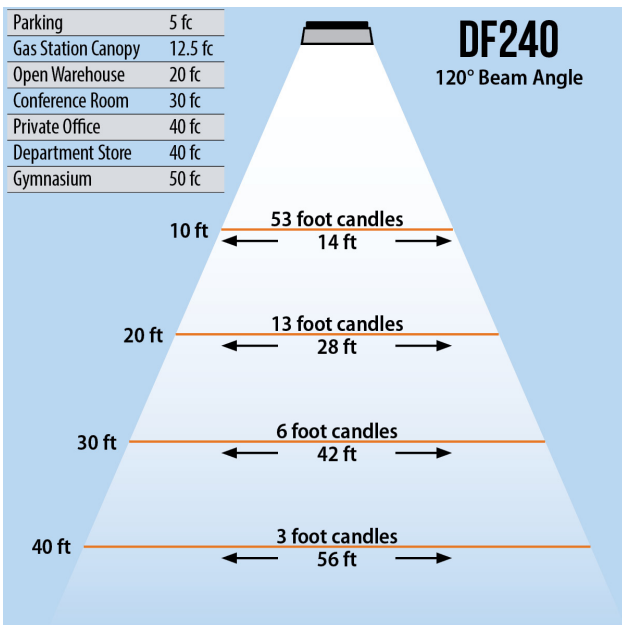

## LED FLOOD LIGHT (240 WATT)

750 - 1000 MH Replacement

**480V AVAILABLE**

INVENTRONICS

		<b>480V</b>
Lumens	21,600	
CCT	6000-6500K	
CRI	> 75	
Beam Angle	120°	
Operating Voltage	100 - 277 VAC	180 - 528 VAC
Power Consumption	240W	
Driver	Mean Well	Inventronics
LED Source	Bridgelux	
Lifespan	> 50,000 Hours	
IP Grade	IP65	
Body Construction	Aluminum & Toughened Glass	
Dimensions	29.92" x 11.42" x 4.33"	
Weight	33.07 lbs	