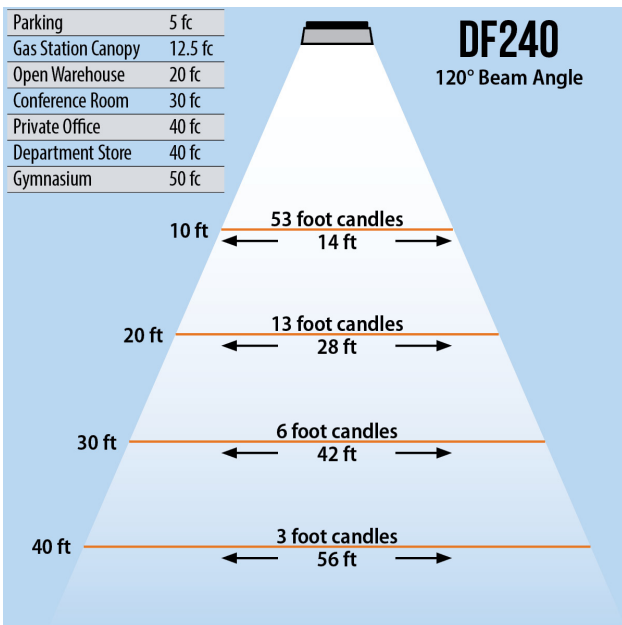

## LED FLOOD LIGHT (240 WATT)

750 - 1000 MH Replacement

**480V AVAILABLE**

INVENTRONICS

		<b>480V</b>
Lumens	21,600	
CCT	6000-6500K	
CRI	> 75	
Beam Angle	120°	
Operating Voltage	100 - 277 VAC	180 - 528 VAC
Power Consumption	240W	
Driver	Mean Well	Inventronics
LED Source	Bridgelux	
Lifespan	> 50,000 Hours	
IP Grade	IP65	
Body Construction	Aluminum & Toughened Glass	
Dimensions	29.92" x 11.42" x 4.33"	
Weight	33.07 lbs	

### ORDER CODE Example: DF240-BLK-240W120D6K

Fixture	Finish	Beam Angle	CCT	Voltage
DF240- Trunnion	BLK- Black	150W120-120°	6K- 6000K	___ - 240V
DF240S- Slipfitter				4V- 480V

Horizontal Slipfitter Option, **Black** SFK-BLK-DF240H  
 Vertical Slipfitter Option, **Black** SFK-BLK-DF240V

## DURAFLOOD 240

**480V AVAILABLE**

## LED FLOOD LIGHT (240 WATT)

750 - 1000 MH Replacement

INVENTRONICS

		<b>480V</b>
Lumens	21,600	
CCT	6000-6500K	
CRI	> 75	
Beam Angle	120°	
Operating Voltage	100 - 277 VAC	180 - 528 VAC
Power Consumption	240W	
Driver	Mean Well	Inventronics
LED Source	Bridgelux	
Lifespan	> 50,000 Hours	
IP Grade	IP65	
Body Construction	Aluminum & Toughened Glass	
Dimensions	29.92" x 11.42" x 4.33"	
Weight	33.07 lbs	