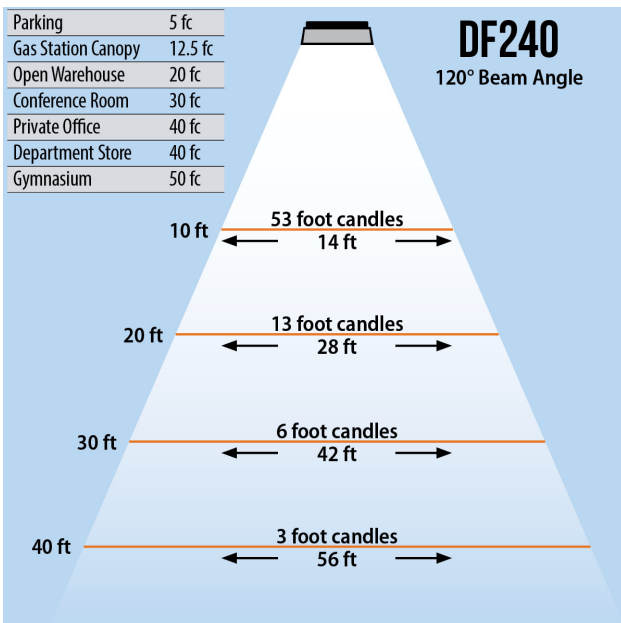

DURAFLOOD 240

LED FLOOD LIGHT (240 WATT)

750 - 1000 MH Replacement

480V AVAILABLE

INVENTRONICS

		480V
Lumens	21,600	
CCT	6000-6500K	
CRI	> 75	
Beam Angle	120°	
Operating Voltage	100 - 277 VAC	180 - 528 VAC
Power Consumption	240W	
Driver	Mean Well	Inventronics
LED Source	Bridgelux	
Lifespan	> 50,000 Hours	
IP Grade	IP65	
Body Construction	Aluminum & Toughened Glass	
Dimensions	29.92" x 11.42" x 4.33"	
Weight	33.07 lbs	

ORDER CODE Example: DF240-BLK-240W120D6K

Fixture	Finish	Beam Angle	CCT	Voltage
DF240- Trunnion	BLK- Black	150W120-120°	6K- 6000K	___ - 240V
DF240S- Slipfitter				4V- 480V

Horizontal Slipfitter Option, **Black** SFK-BLK-DF240H
 Vertical Slipfitter Option, **Black** SFK-BLK-DF240V