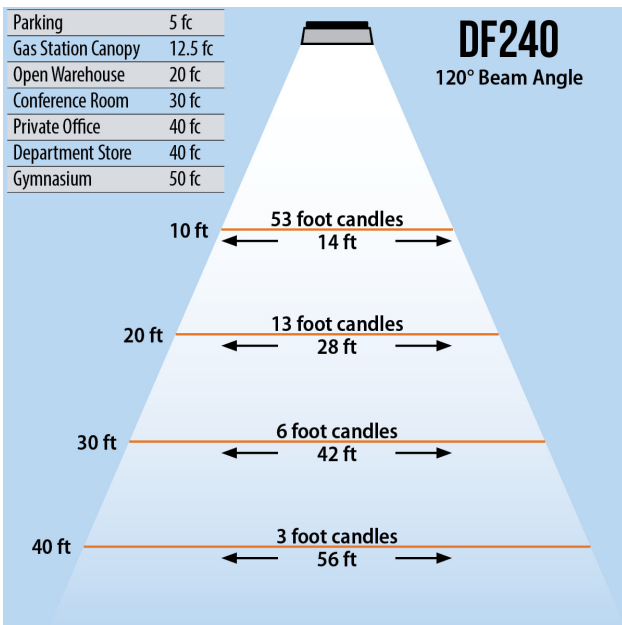

## LED FLOOD LIGHT (240 WATT)

750 - 1000 MH Replacement

**480V AVAILABLE**

INVENTRONICS

		<b>480V</b>
Lumens	21,600	
CCT	6000-6500K	
CRI	> 75	
Beam Angle	120°	
Operating Voltage	100 - 277 VAC	180 - 528 VAC
Power Consumption	240W	
Driver	Mean Well	Inventronics
LED Source	Bridgelux	
Lifespan	> 50,000 Hours	
IP Grade	IP65	
Body Construction	Aluminum & Toughened Glass	
Dimensions	29.92" x 11.42" x 4.33"	
Weight	33.07 lbs	

### ORDER CODE Example: DF240-BLK-240W120D6K

Fixture	Finish	Beam Angle	CCT	Voltage
DF240- Trunnion	BLK- Black	150W120-120°	6K- 6000K	___ - 240V
DF240S- Slipfitter				4V- 480V

Horizontal Slipfitter Option, **Black** SFK-BLK-DF240H  
 Vertical Slipfitter Option, **Black** SFK-BLK-DF240V

## DURAFLOOD 240