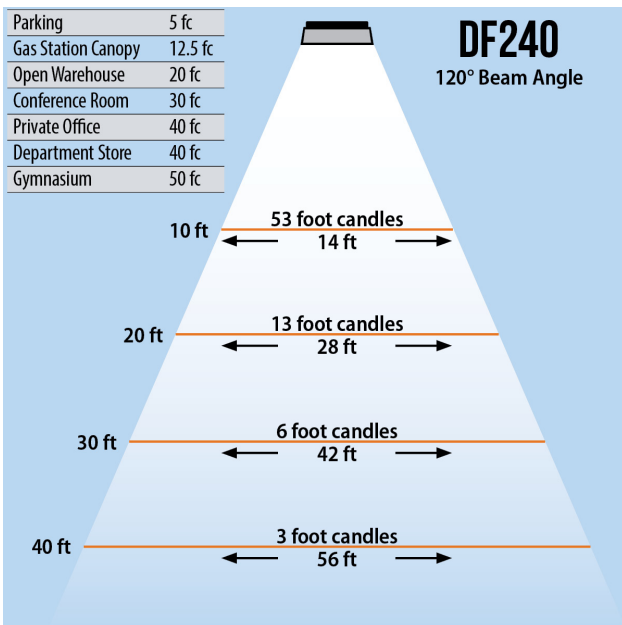

## LED FLOOD LIGHT (240 WATT)

750 - 1000 MH Replacement

**480V AVAILABLE**

INVENTRONICS

		<b>480V</b>
Lumens	21,600	
CCT	6000-6500K	
CRI	> 75	
Beam Angle	120°	
Operating Voltage	100 - 277 VAC	180 - 528 VAC
Power Consumption	240W	
Driver	Mean Well	Inventronics
LED Source	Bridgelux	
Lifespan	> 50,000 Hours	
IP Grade	IP65	
Body Construction	Aluminum & Toughened Glass	
Dimensions	29.92" x 11.42" x 4.33"	
Weight	33.07 lbs	

## LED FLOOD LIGHT (240 WATT)

750 - 1000 MH Replacement

INVENTRONICS

		<b>480V</b>
Lumens	21,600	
CCT	6000-6500K	
CRI	> 75	
Beam Angle	120°	
Operating Voltage	100 - 277 VAC	180 - 528 VAC
Power Consumption	240W	
Driver	Mean Well	Inventronics
LED Source	Bridgelux	
Lifespan	> 50,000 Hours	
IP Grade	IP65	
Body Construction	Aluminum & Toughened Glass	
Dimensions	29.92" x 11.42" x 4.33"	
Weight	33.07 lbs	