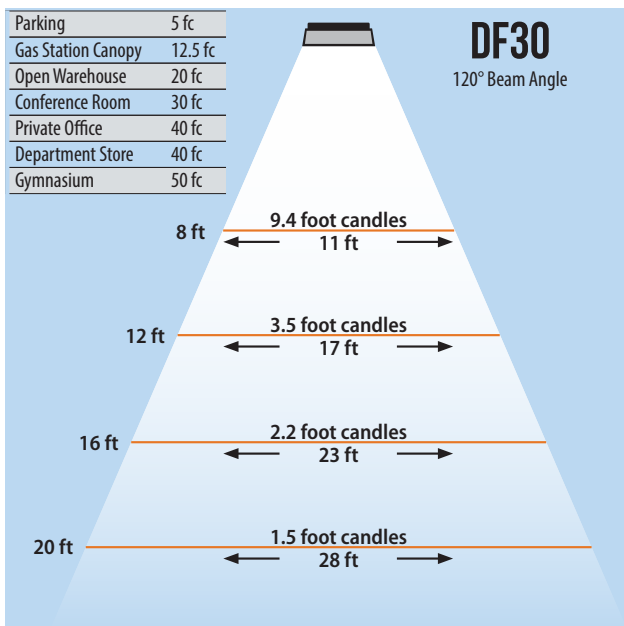

DURAFLOOD 30

LED FLOOD LIGHT (30 WATT)

175W PAR 38 Replacement

Trunion Mount

Knuckle Mount

Lumens	2,700
CCT	3000-3500K, 6000-6500K
CRI	> 75
Beam Angle	120°
Operating Voltage	100 - 240 VAC
Power Consumption	30W
LED Source	Bridgelux
Lifespan	> 50,000 Hours
IP Grade	IP65
Body Construction	Aluminum & Toughened Glass
Dimensions	8.86" x 7.28" x 4.96"
Weight	2.85 lbs

ORDER CODE Example DF30-BRZ-30W120D6K

Fixture	Finish	Beam Angle	CCT
DF30 - Trunion	BRZ - Bronze	30W120D - 120°	6K - 6000K
DF30KM - Knuckle			3K - 3000K

DURAFLOOD 30

LED FLOOD LIGHT (30 WATT)

175W PAR 38 Replacement

Lumens	2,700
CCT	3000-3500K, 6000-6500K
CRI	> 75
Beam Angle	120°
Operating Voltage	100 - 240 VAC
Power Consumption	30W
LED Source	Bridgelux
Lifespan	> 50,000 Hours
IP Grade	IP65
Body Construction	Aluminum & Toughened Glass
Dimensions	8.86" x 7.28" x 4.96"
Weight	2.85 lbs

Trunnion Mount

Knuckle Mount

ORDER CODE Example DF30-BRZ-30W120D6K

Fixture	Finish	Beam Angle	CCT
DF30 - Trunnion	BRZ - Bronze	30W120D - 120°	6K - 6000K
DF30KM - Knuckle			3K - 3000K