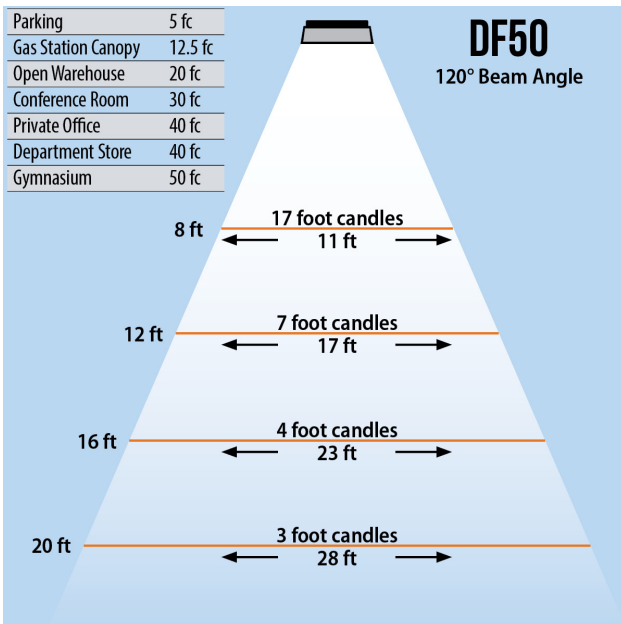

DURAFLOOD 50

LED FLOOD LIGHT (50 WATT)

150 MH Replacement

Trunnion Mount

Knuckle Mount

Lumens	4,500
CCT	3000-3500K, 6000-6500K
CRI	> 75
Beam Angle	120°
Operating Voltage	100 - 277 VAC
Power Consumption	50W
Driver	Mean Well
LED Source	Bridgelux
Lifespan	> 50,000 Hours
IP Grade	IP65
Body Construction	Aluminum & Toughened Glass
Dimensions	11.41" x 9.29" x 7.20"
Weight	6.61 lbs

ORDER CODE Example DF50-BRZ-50W120D6K

Fixture	Finish	Beam Angle	CCT
DF50 - Trunnion	BRZ - Bronze	50W120D - 120°	6K - 6000K
DF50KM - Knuckle	GR - Gray		3K - 3000K

DURAFLOOD 50

LED FLOOD LIGHT (50 WATT)

150 MH Replacement

Trunion Mount

Knuckle Mount

Lumens	4,500
CCT	3000-3500K, 6000-6500K
CRI	> 75
Beam Angle	120°
Operating Voltage	100 - 277 VAC
Power Consumption	50W
Driver	Mean Well
LED Source	Bridgelux
Lifespan	> 50,000 Hours
IP Grade	IP65
Body Construction	Aluminum & Toughened Glass
Dimensions	11.41" x 9.29" x 7.20"
Weight	6.61 lbs