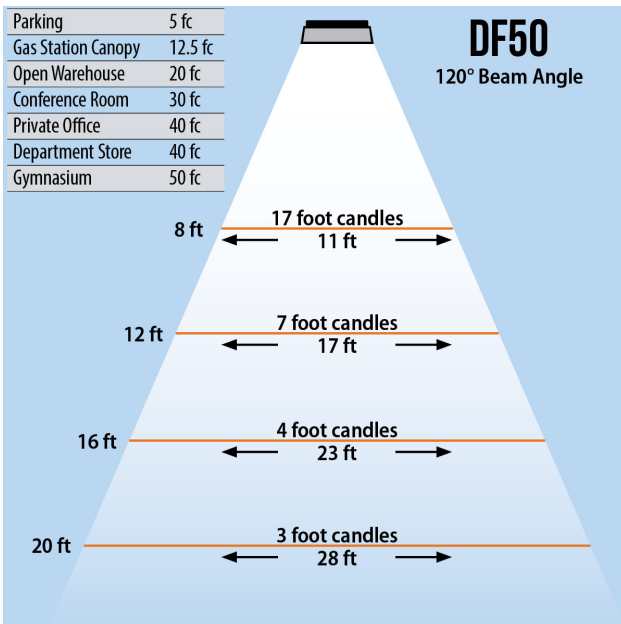

DURAFLOOD 50

LED FLOOD LIGHT (50 WATT)

150 MH Replacement

Trunnion Mount

Knuckle Mount

Lumens	4,500
CCT	3000-3500K, 6000-6500K
CRI	> 75
Beam Angle	120°
Operating Voltage	100 - 277 VAC
Power Consumption	50W
Driver	Mean Well
LED Source	Bridgelux
Lifespan	> 50,000 Hours
IP Grade	IP65
Body Construction	Aluminum & Toughened Glass
Dimensions	11.41" x 9.29" x 7.20"
Weight	6.61 lbs

ORDER CODE Example DF50-BRZ-50W120D6K

Fixture	Finish	Beam Angle	CCT
DF50 - Trunnion	BRZ - Bronze	50W120D - 120°	6K - 6000K
DF50KM - Knuckle	GR - Gray		3K - 3000K

DURAFLOOD 50

LED FLOOD LIGHT (50 WATT)

150 MH Replacement

Trunion Mount

Knuckle Mount

Lumens	4,500
CCT	3000-3500K, 6000-6500K
CRI	> 75
Beam Angle	120°
Operating Voltage	100 - 277 VAC
Power Consumption	50W
Driver	Mean Well
LED Source	Bridgelux
Lifespan	> 50,000 Hours
IP Grade	IP65
Body Construction	Aluminum & Toughened Glass
Dimensions	11.41" x 9.29" x 7.20"
Weight	6.61 lbs

ORDER CODE Example DF50-BRZ-50W120D6K

Fixture	Finish	Beam Angle	CCT
DF50 - Trunion	BRZ - Bronze	50W120D - 120°	6K - 6000K
DF50KM - Knuckle	GR - Gray		3K - 3000K