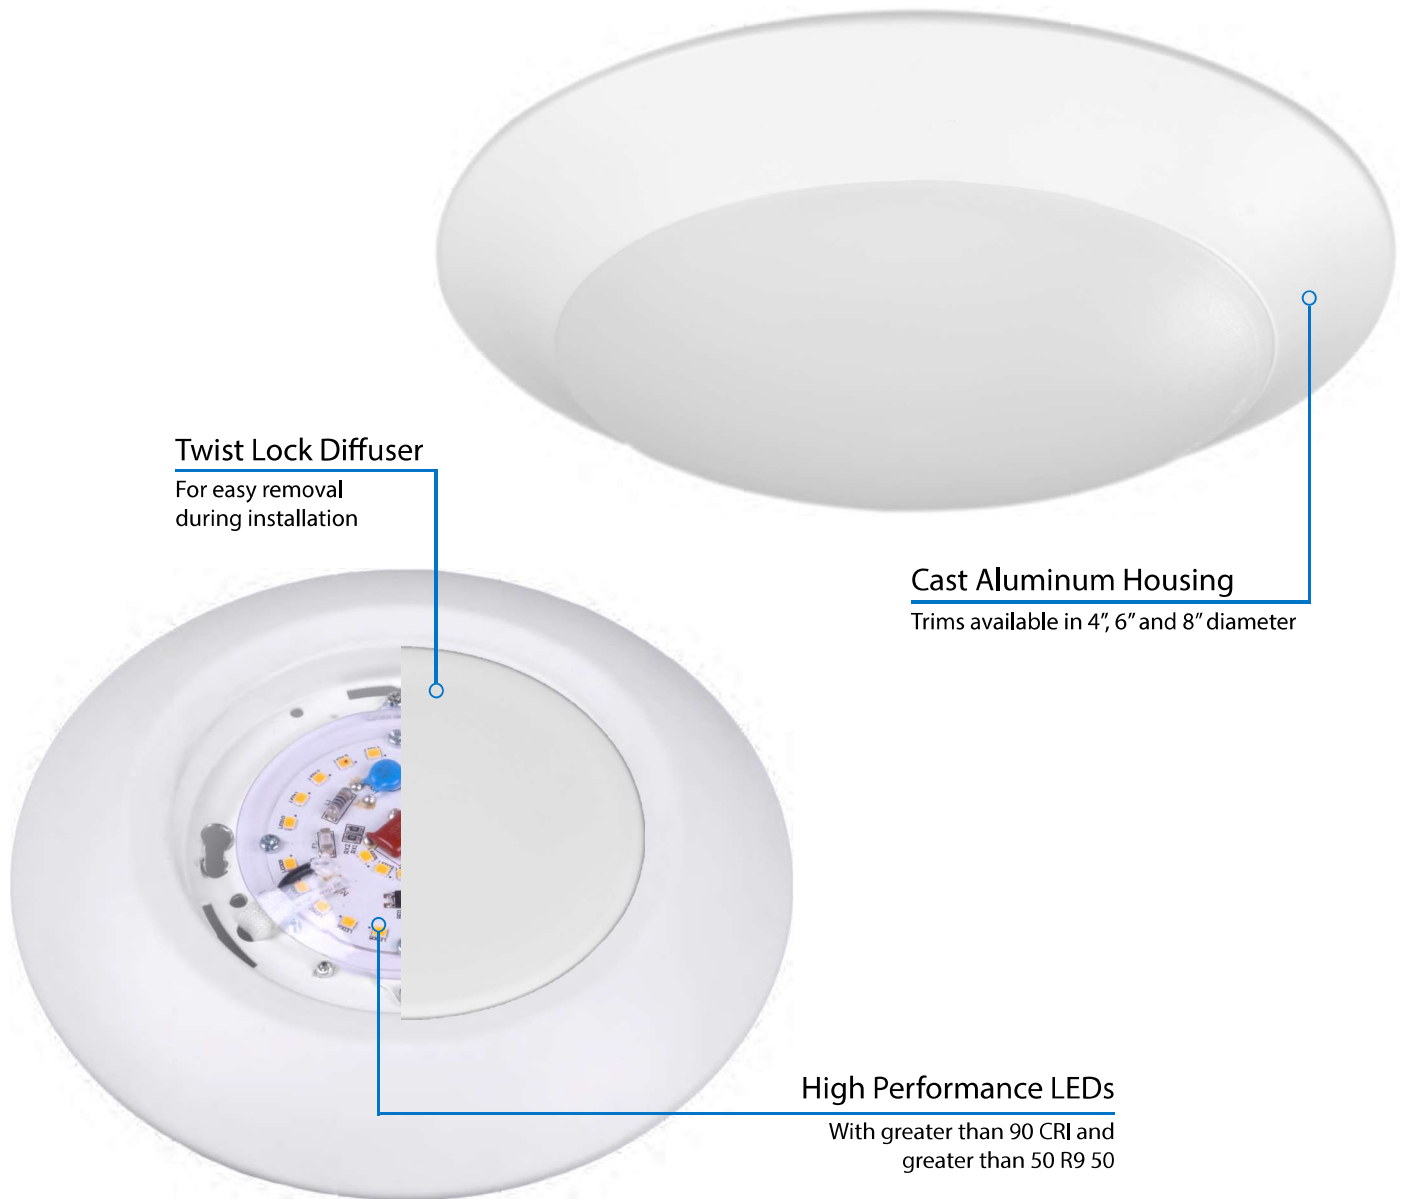

### Optical System

- Polystyrene diffuser and high reflectivity cover maximizes light output while reducing glare, creating uniform light distribution

## Driverless Surface Mount **LED** Downlight

The DSK Driverless Surface Mount LED Downlight is our thinnest installation solution designed to fit the tightest of spaces. The driverless technology allows this fixture to fasten to most any 4" pancake, non-metallic or 4/O junction box eliminating the need for recessed housing. Simply remove the twist lock diffuser and set your included captive screws. It's that quick!